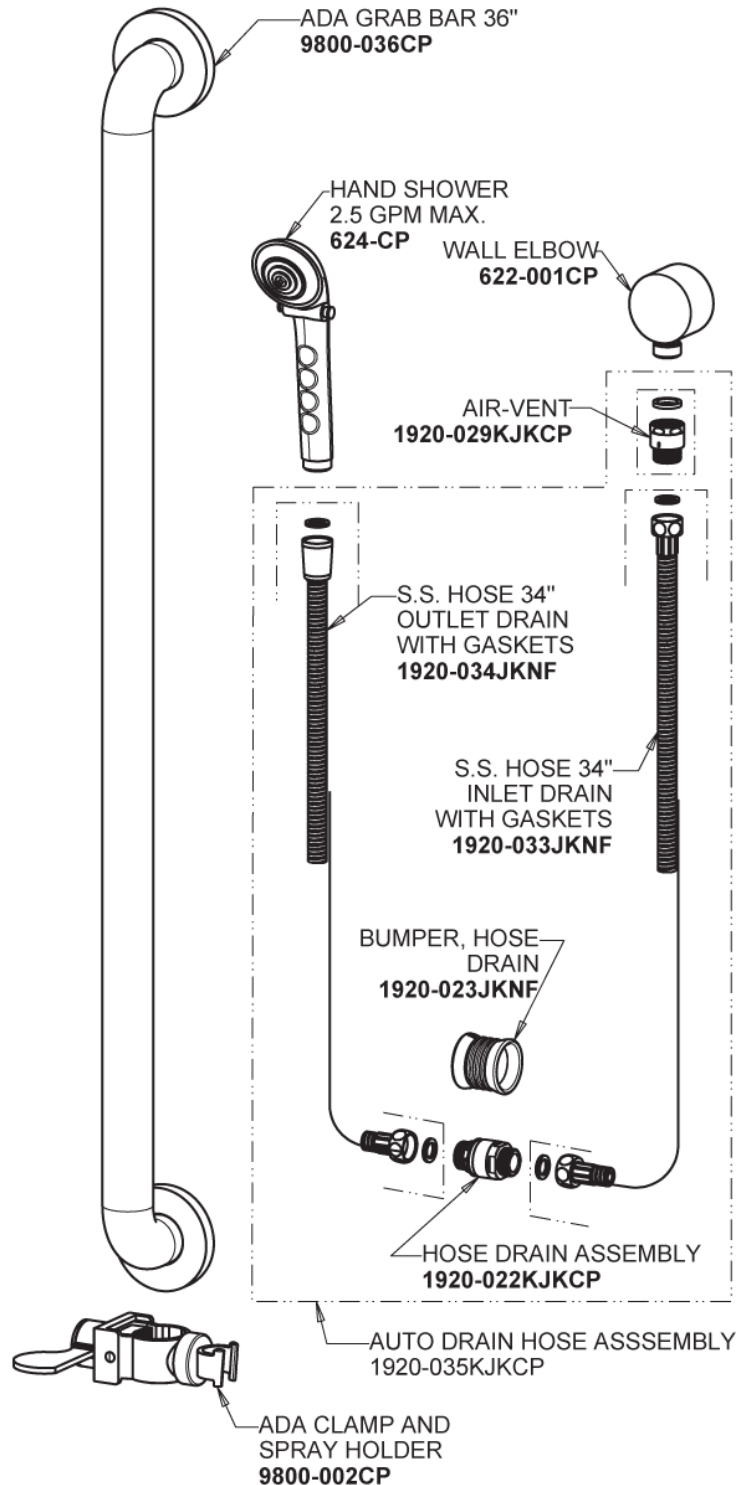

Repair Parts

154-ADCP

CHICAGO FAUCETS®

Geberit Group

2.5 GPM Shower Hand Spray and Hose with Automatic Drain and 36" ADA Grab Bar
154-ADCP

For Technical Assistance:

Phone: 800-TEC-TRUE (832-8783)

Email: techsupport.us@chicagofaucets.com