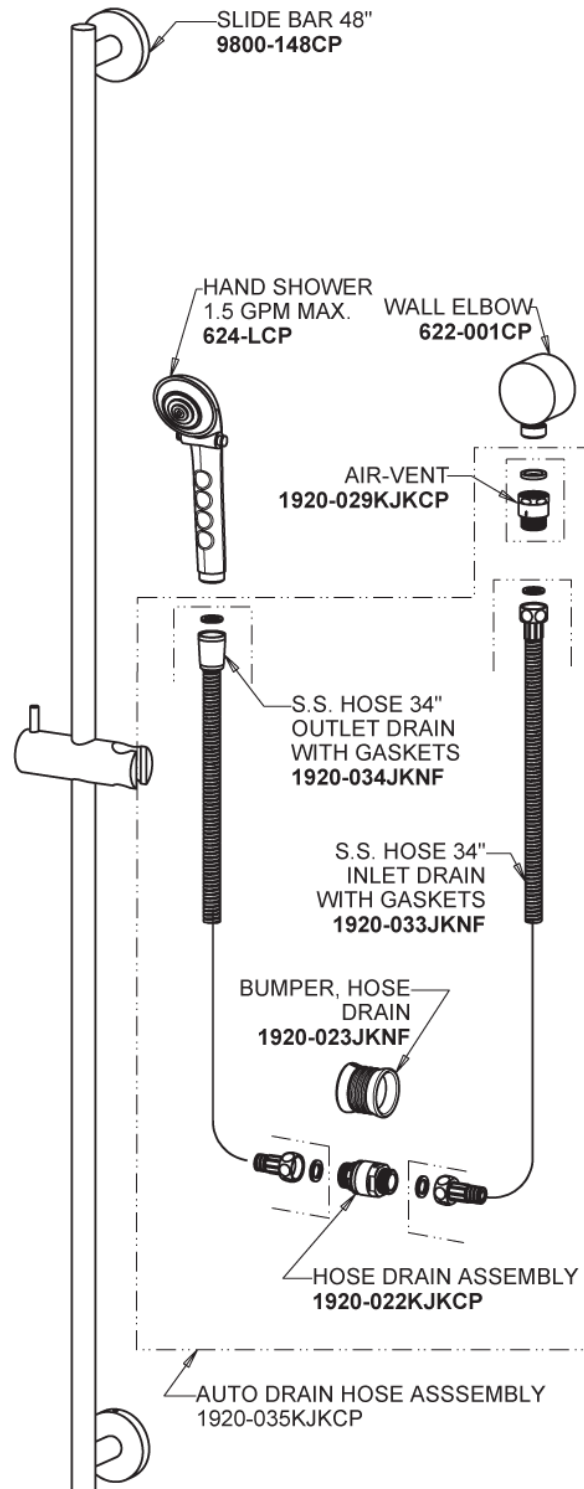

Repair Parts

153-LADCP

CHICAGO FAUCETS®

Geberit Group

1.5 GPM Shower Hand Spray and Hose with Automatic Drain
153-LADCP

For Technical Assistance:

Phone: 800-TEC-TRUE (832-8783)

Email: techsupport.us@chicagofaucets.com