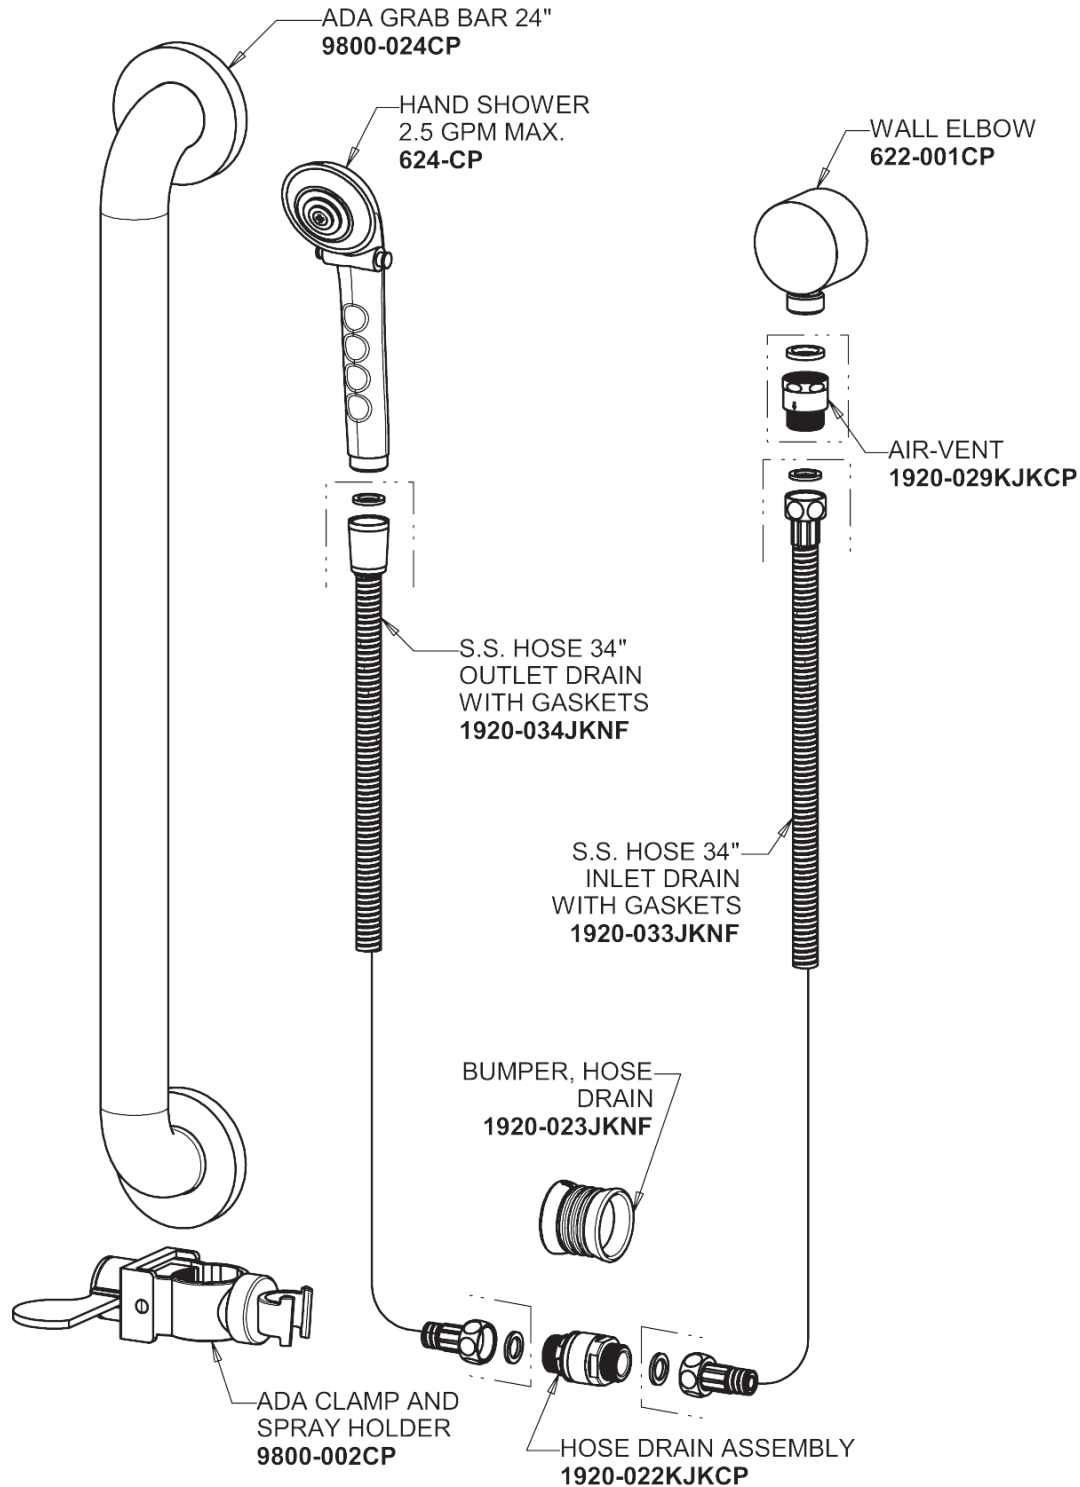

Repair Parts

152-ADCP

CHICAGO FAUCETS®

Geberit Group

2.5 GPM Shower Hand Spray and Hose with Automatic Drain and 24" ADA Grab Bar
152-ADCP

For Technical Assistance:

Phone: 800-TEC-TRUE (832-8783)

Email: techsupport.us@chicagofaucets.com