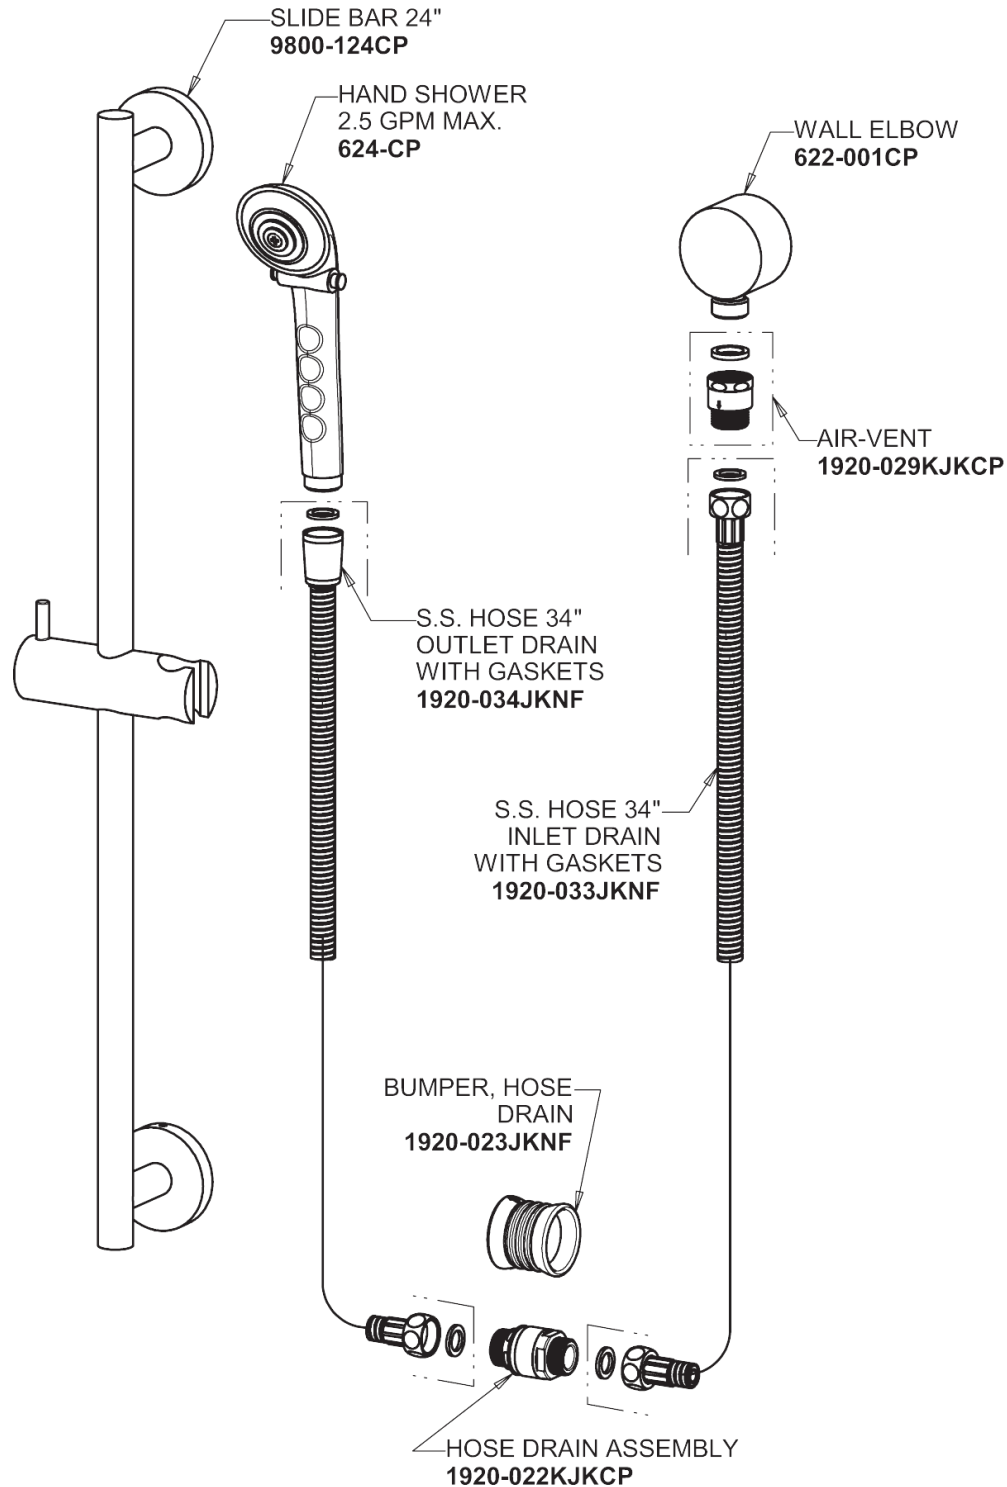

Repair Parts

151-ADCP

CHICAGO FAUCETS®

Geberit Group

2.5 GPM Shower Hand Spray and Hose with Automatic Drain and 24" Slide Bar
151-ADCP

For Technical Assistance:

Phone: 800-TEC-TRUE (832-8783)

Email: techsupport.us@chicagofaucets.com