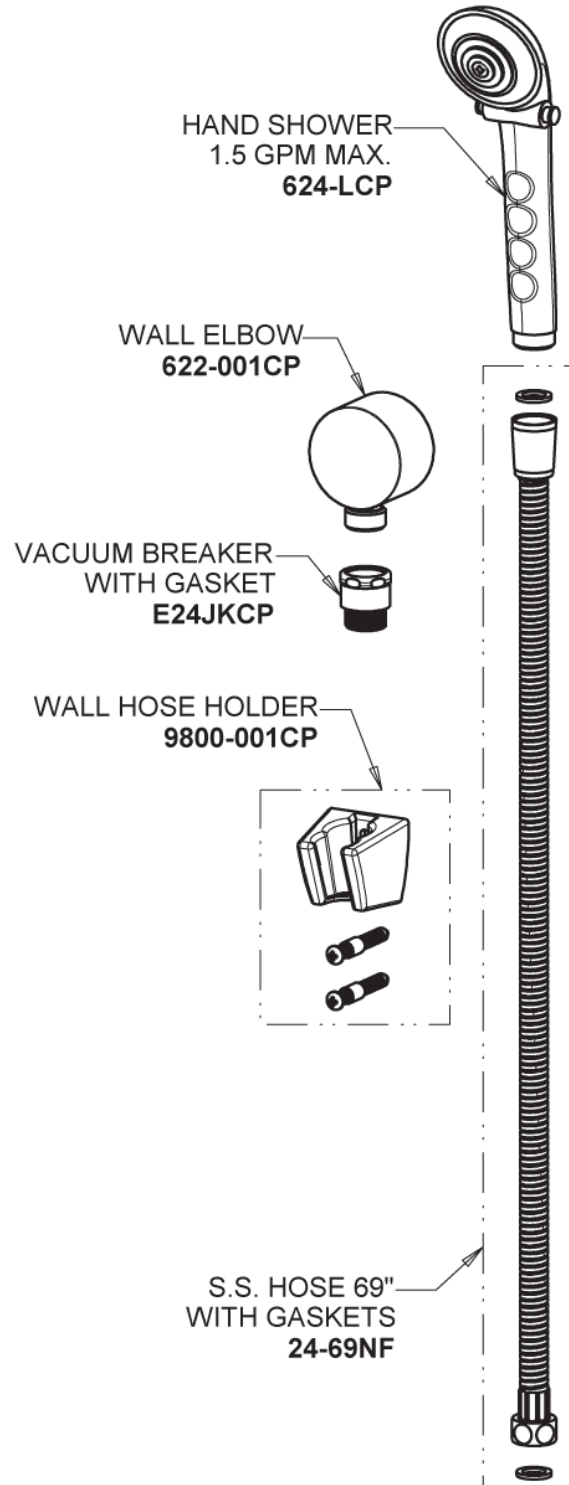

Repair Parts

150-ALCP

Wall Mounted Hand Spray

CHICAGO FAUCETS®

Geberit Group

1.5 GPM Shower Hand Spray and Hose
150-ALCP

For Technical Assistance:

Phone: 800-TEC-TRUE (832-8783)