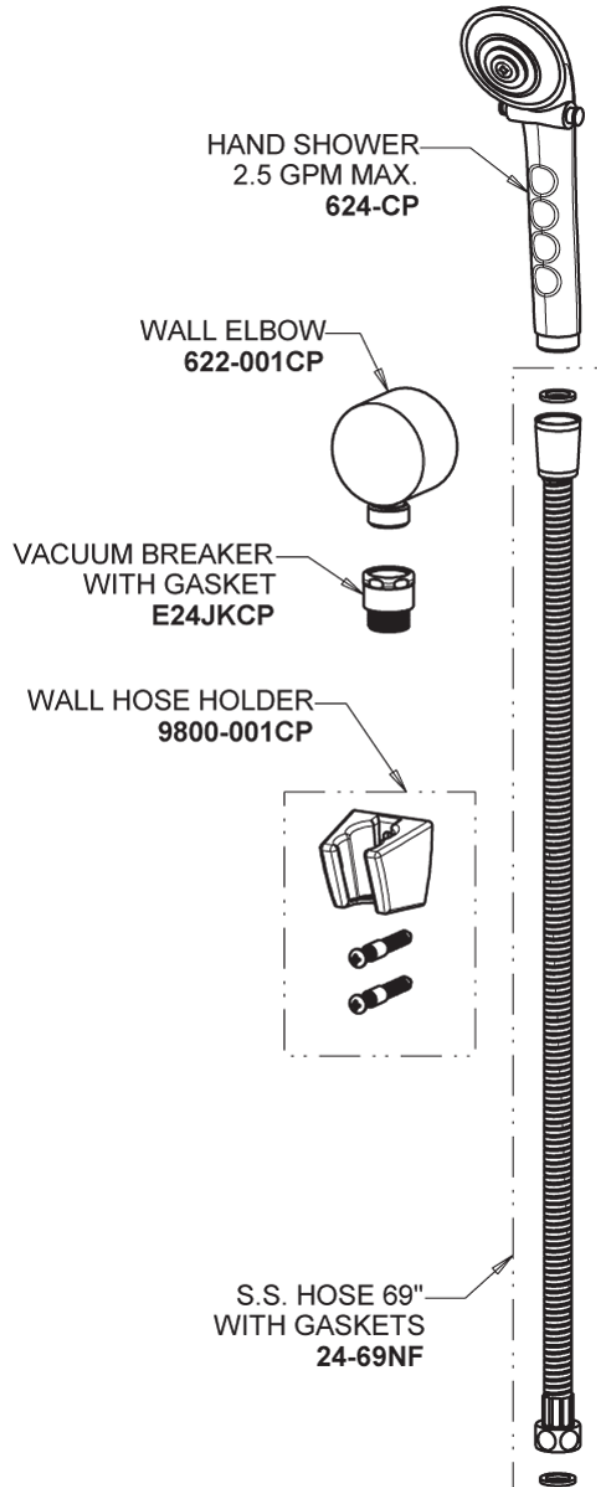

# Repair Parts

150-ACP

Wall Mounted Hand Spray

# CHICAGO FAUCETS®

Geberit Group

2.5 GPM Shower Hand Spray and Hose  
**150-ACP**