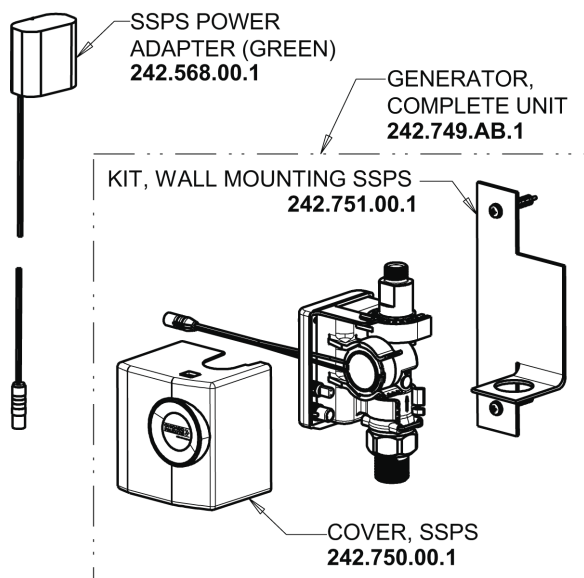

Self Sustaining Power System
SSPS

Thermostatic Mixing Valve
131-ABNF