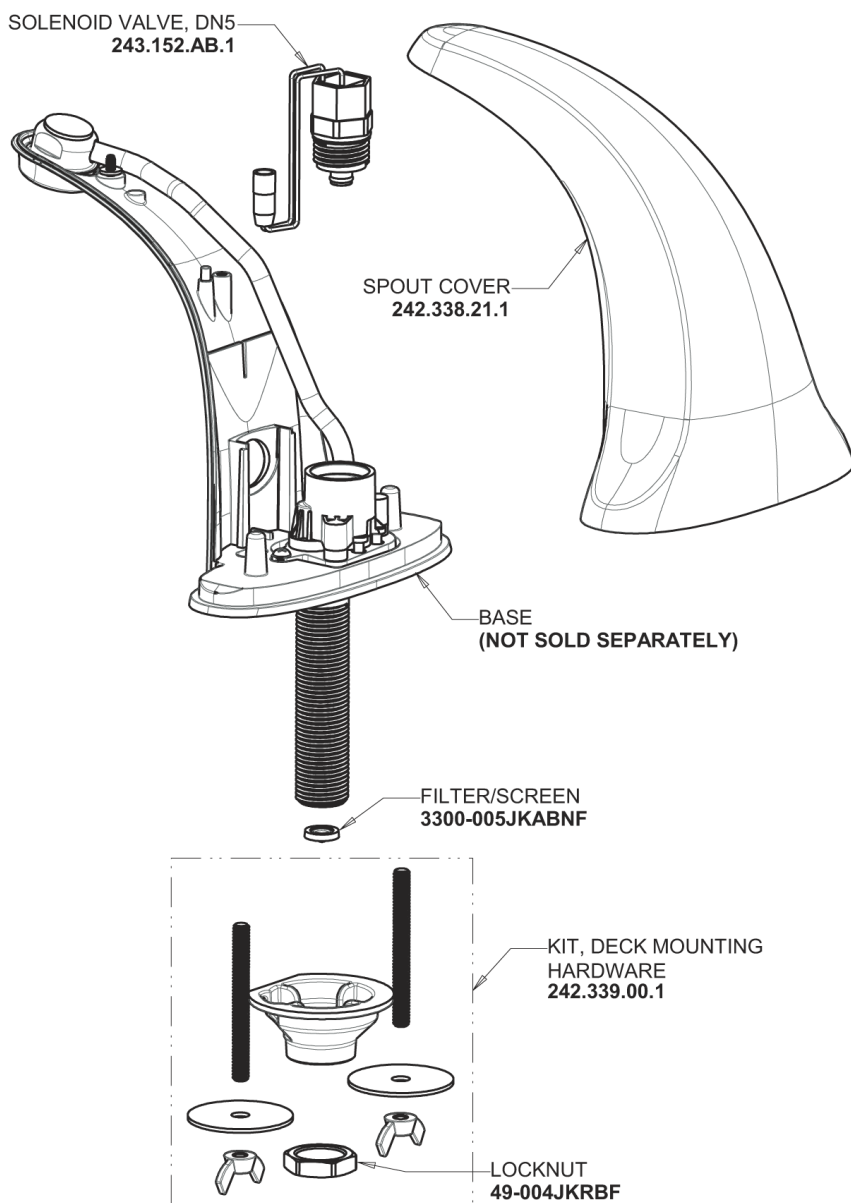

Repair Parts

116.976.AB.1

E-Tronic® 40 Traditional Sink Faucet with Dual Beam Infrared Sensor

CHICAGO FAUCETS®

Geberit Group

E-Tronic 40 Base Base Parts:

Hoses for HyTronic, E-Tronic 40 243.705.AB.1, 250-001KJKNF

116.976.AB.1

E-Tronic® 40 Traditional Sink Faucet with Dual Beam Infrared Sensor

CHICAGO FAUCETS®

Geberit Group

Electronic Module
242.575.00.1

0.5 GPM (1.9 L/min) Vandal Proof Econo-Flo Non-Aerating Spray
E2805JKABCP