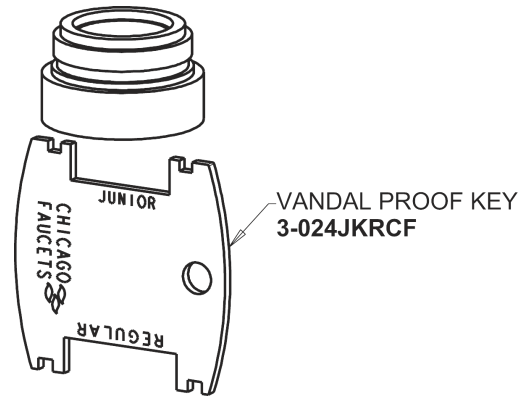

Repair Parts

116.976.AB.1

E-Tronic® 40 Traditional Sink Faucet with Dual Beam Infrared Sensor

CHICAGO FAUCETS®

Geberit Group

E-Tronic 40 Base Base Parts:

Hoses for HyTronic, E-Tronic 40 243.705.AB.1, 250-001KJKNF

116.976.AB.1

E-Tronic® 40 Traditional Sink Faucet with Dual Beam Infrared Sensor

CHICAGO FAUCETS®

Geberit Group

Electronic Module
242.575.00.1

0.5 GPM (1.9 L/min) Vandal Proof Econo-Flo Non-Aerating Spray
E2805JKABCP