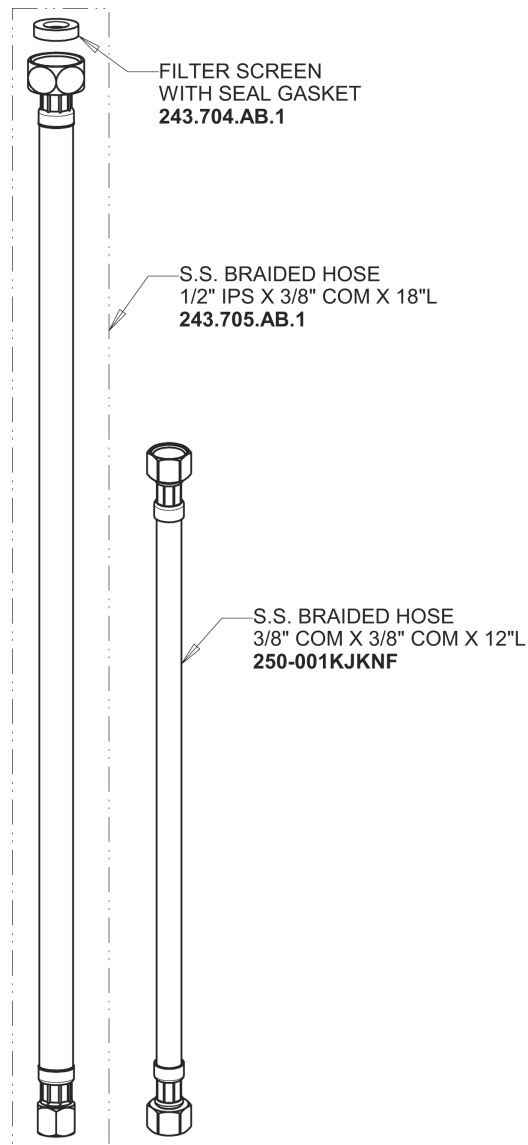

Repair Parts

116.976.AB.1

E-Tronic® 40 Traditional Sink Faucet with Dual Beam Infrared Sensor

CHICAGO FAUCETS®

Geberit Group

E-Tronic 40 Base Base Parts:

Hoses for HyTronic, E-Tronic 40 243.705.AB.1, 250-001KJKNF

116.976.AB.1

E-Tronic® 40 Traditional Sink Faucet with Dual Beam Infrared Sensor

CHICAGO FAUCETS®

Geberit Group

Electronic Module
242.575.00.1

0.5 GPM (1.9 L/min) Vandal Proof Econo-Flo Non-Aerating Spray
E2805JKABCP