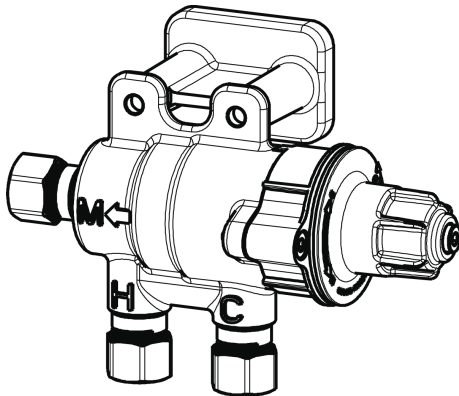

Repair Parts

116.975.AB.1

HyTronic Gooseneck Sink Faucet with Dual Beam Infrared Sensor

CHICAGO FAUCETS®

Geberit Group

5-1/4" Rigid/Swing Gooseneck Spout with Flow Control GN2H8FCJKABCP

Thermostatic Mixing Valve 131-ABNF

Self Sustaining Power System SSPS

Electronic Module 242.574.00.1

For Technical Assistance:

Phone: 800-TEC-TRUE (832-8783)

Email: techsupport.us@chicagofaucets.com

2100 South Clearwater Drive

Des Plaines, IL 60018

Phone: 847-803-5000

chicagofaucets.com