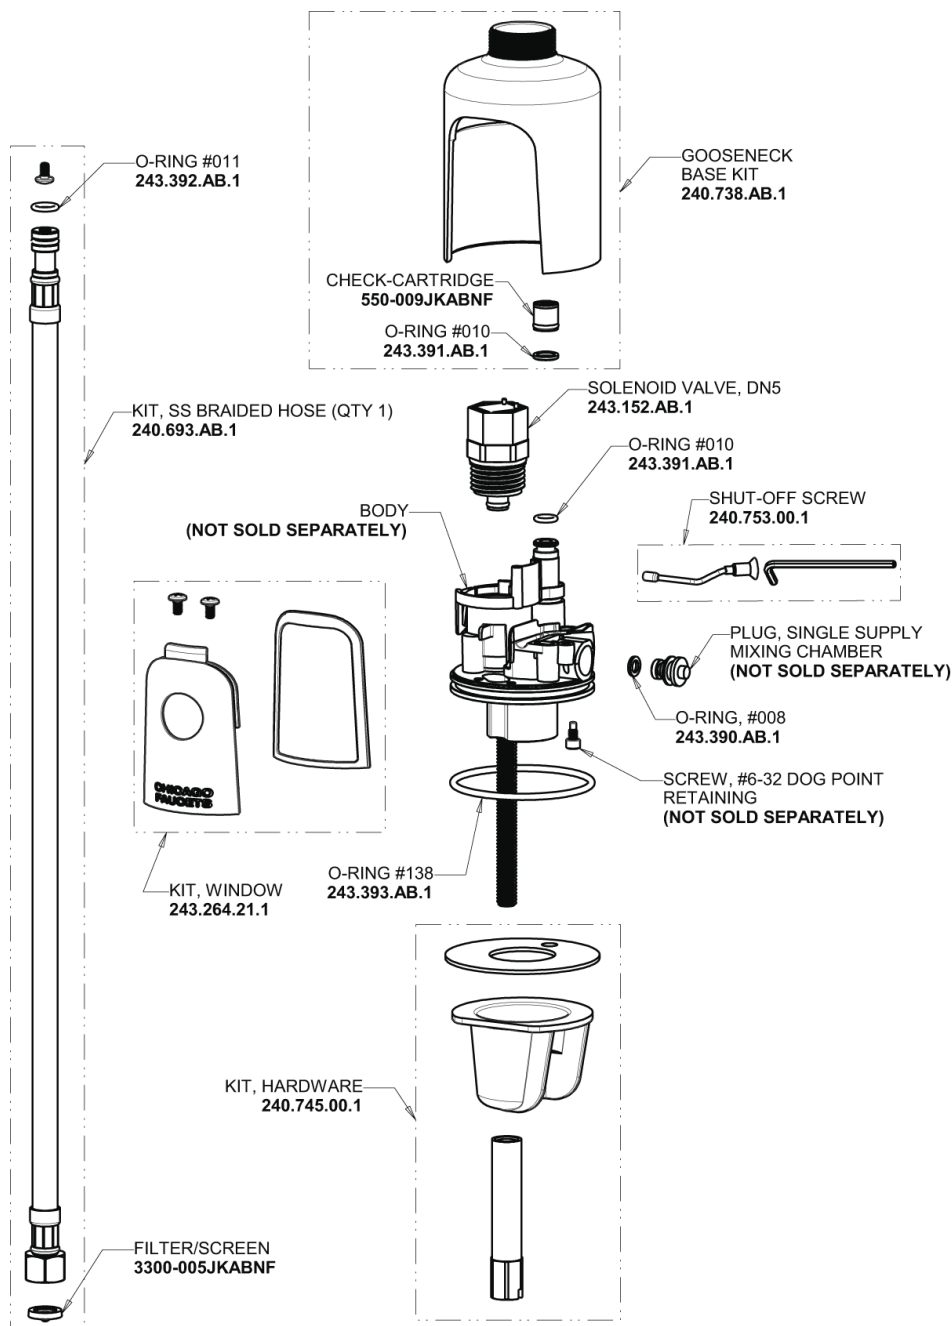

# Repair Parts

116.975.AB.1

HyTronic Gooseneck Sink Faucet with Dual Beam Infrared Sensor

## Base Parts:

Hoses for HyTronic, E-Tronic 40  
243.705.AB.1, 250-001KJKNF