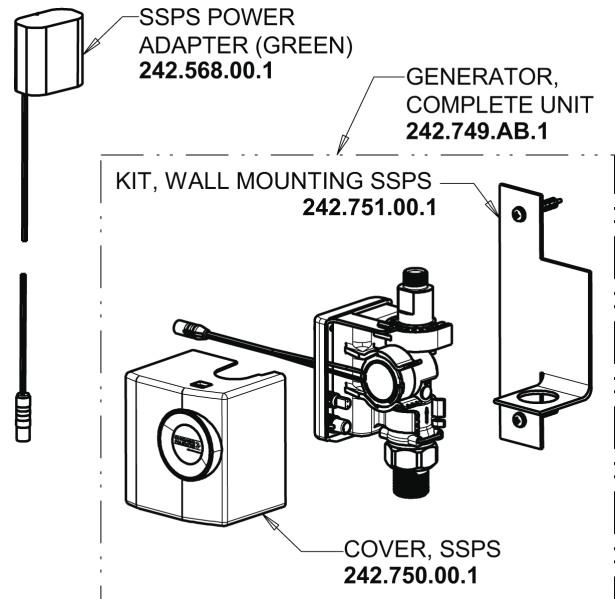

Self Sustaining Power System SSPS