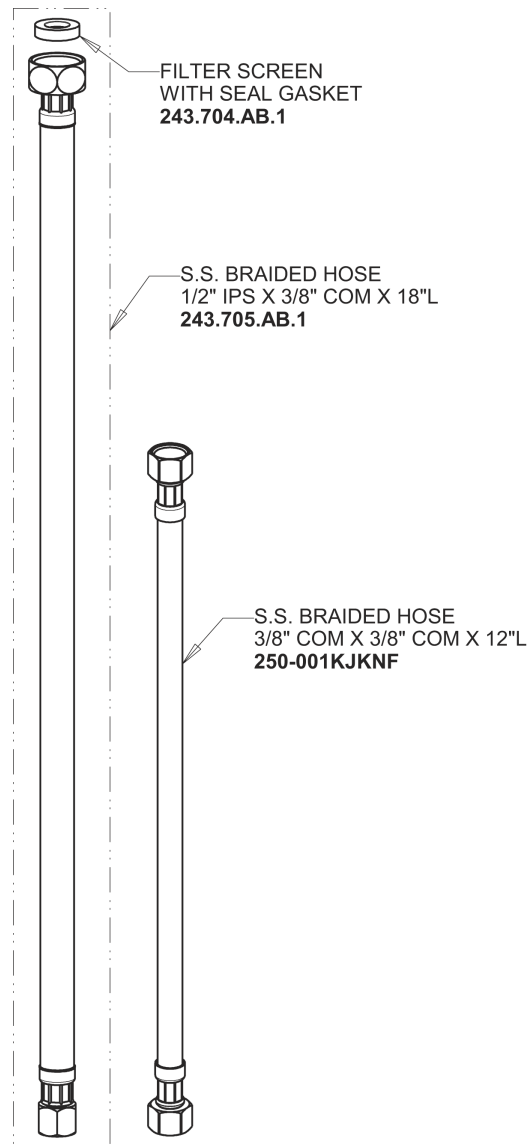

For Technical Assistance:

Phone: 800-TEC-TRUE (832-8783)

Email: techsupport.us@chicagofaucets.com

2100 South Clearwater Drive

Des Plaines, IL 60018

Phone: 847-803-5000

chicagofaucets.com