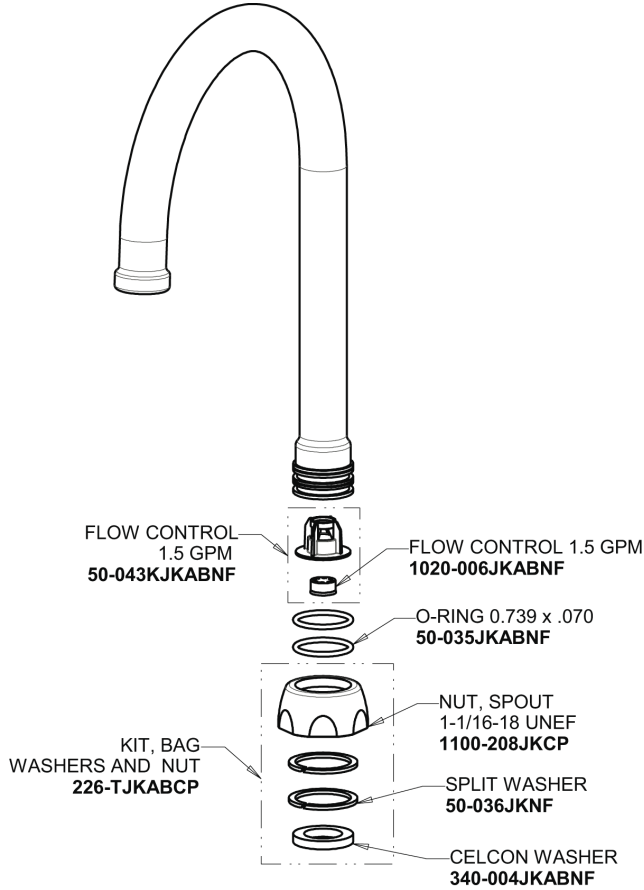

# Repair Parts

116.975.AB.1

HyTronic Gooseneck Sink Faucet with Dual Beam Infrared Sensor

## 5-1/4" Rigid/Swing Gooseneck Spout with Flow Control GN2H8FCJKABCP