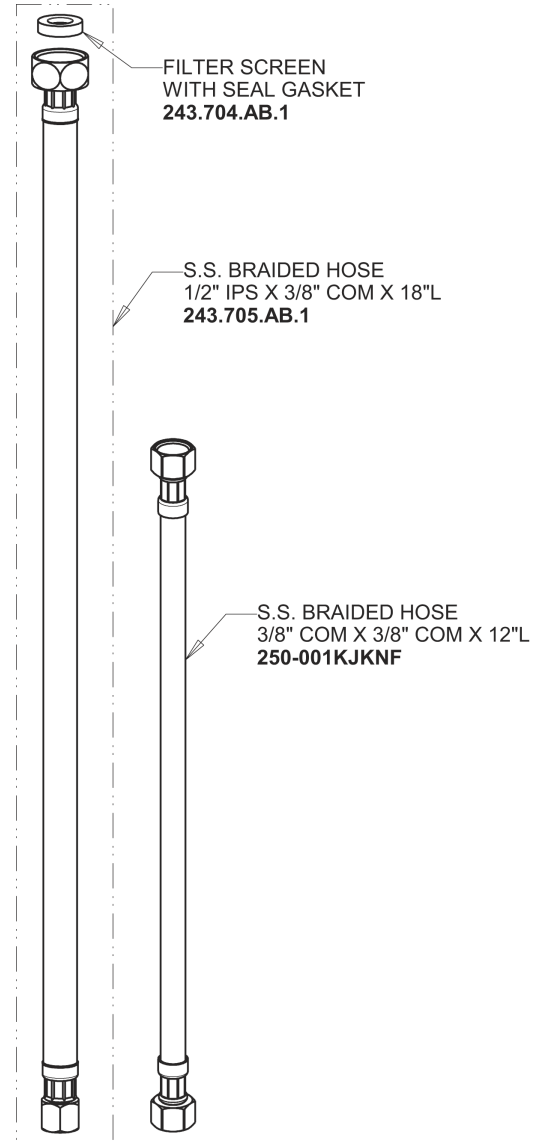

Repair Parts

116.974.AB.1

HyTronic Gooseneck Sink Faucet with Dual Beam Infrared Sensor

**CHICAGO
FAUCETS**

a Geberit company

HyTronic Base for Wall, No Mixer

Base Parts:

Hoses for HyTronic, E-Tronic 40
243.705.AB.1, 250-001KJKNF

116.974.AB.1

HyTronic Gooseneck Sink Faucet with Dual Beam Infrared Sensor

CHICAGO FAUCETS 

a Geberit company

5-1/4" Rigid / Swing Gooseneck Spout
GN2AH8JKABCP

O-RING 0.739 X .070
50-035JKABNF

NUT, SPOUT
1-1/16-18 UNEF
1100-208JKCP