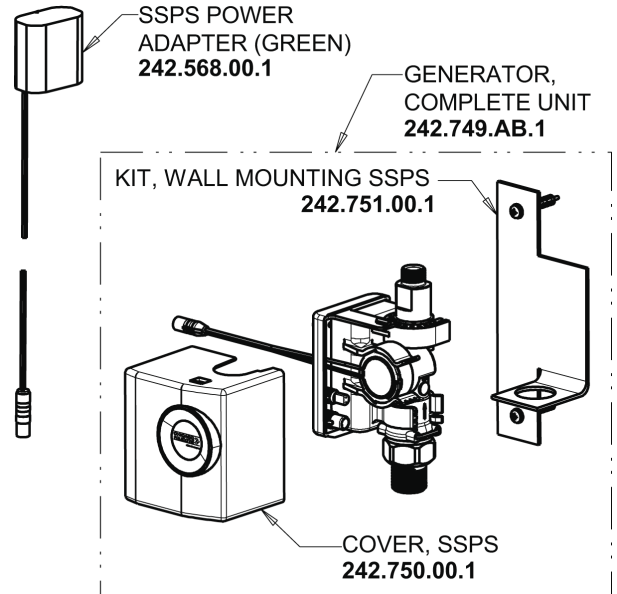

116.974.AB.1

HyTronic Gooseneck Sink Faucet with Dual Beam Infrared Sensor

CHICAGO FAUCETS 

a Geberit company

5-1/4" Rigid / Swing Gooseneck Spout
GN2AH8JKABCP

O-RING 0.739 X .070
50-035JKABNF

NUT, SPOUT
1-1/16-18 UNEF
1100-208JKCP

KIT, BAG
WASHERS AND NUT
226-TJKABCP

SPLIT WASHER
50-036JKNF

CELCON WASHER
340-004JKABNF

0.5 GPM (1.9 L/min) Vandal Proof Non-Aerating Spray Outlet
E2805-5JKABCP

KEY, VANDAL PROOF
3-024JKRCF

Self Sustaining Power System
SSPS