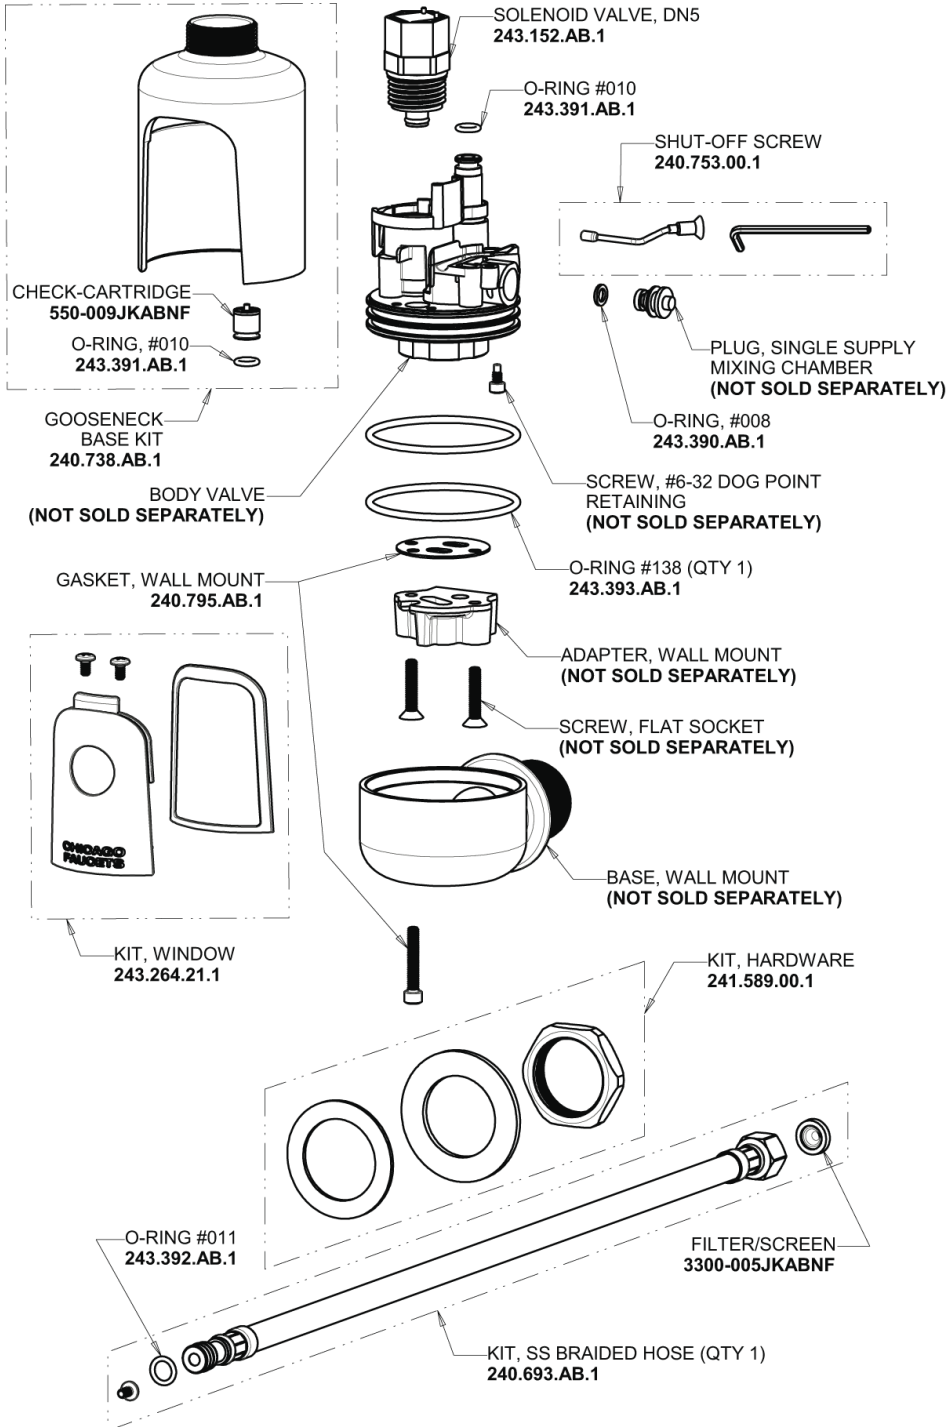

Repair Parts

116.974.AB.1

HyTronic Gooseneck Sink Faucet with Dual Beam Infrared Sensor

**CHICAGO
FAUCETS**

a Geberit company

HyTronic Base for Wall, No Mixer

Base Parts:

Hoses for HyTronic, E-Tronic 40
243.705.AB.1, 250-001KJKNF

116.974.AB.1

HyTronic Gooseneck Sink Faucet with Dual Beam Infrared Sensor

CHICAGO FAUCETS 

a Geberit company

5-1/4" Rigid / Swing Gooseneck Spout
GN2AH8JKABCP

O-RING 0.739 X .070
50-035JKABNF

NUT, SPOUT
1-1/16-18 UNEF
1100-208JKCP

KIT, BAG
WASHERS AND NUT
226-TJKABCP

SPLIT WASHER
50-036JKNF

CELCON WASHER
340-004JKABNF

0.5 GPM (1.9 L/min) Vandal Proof Non-Aerating Spray Outlet
E2805-5JKABCP

KEY, VANDAL PROOF
3-024JKRCF

Self Sustaining Power System
SSPS