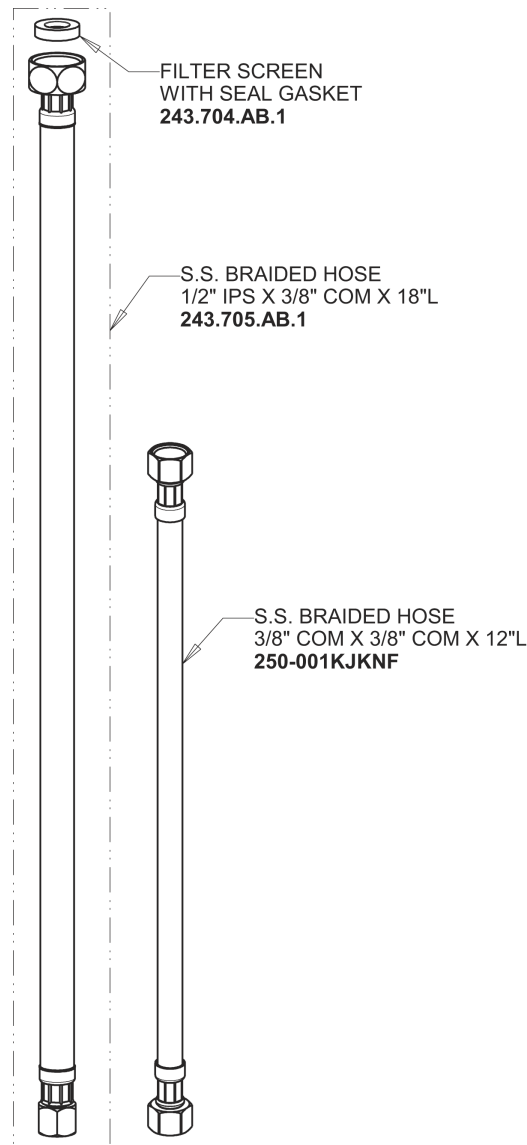

# Repair Parts

116.973.AB.1

HyTronic Gooseneck Sink Faucet with Dual Beam Infrared Sensor

**CHICAGO  
FAUCETS**

a Geberit company

## Base Parts:

Hoses for HyTronic, E-Tronic 40  
243.705.AB.1, 250-001KJKNF