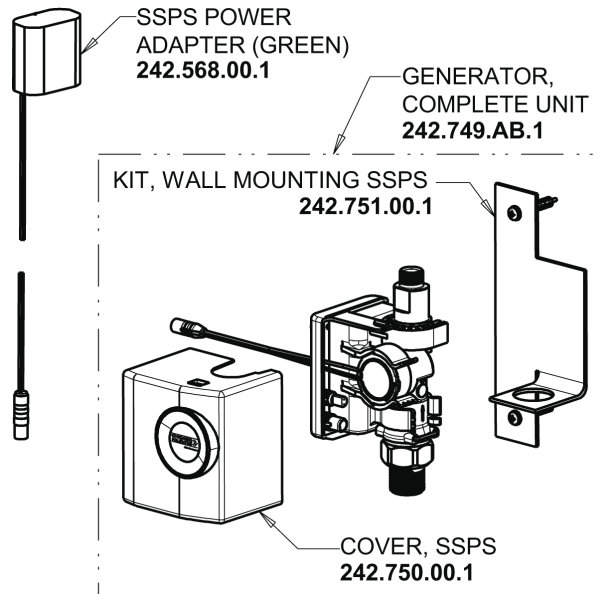

Repair Parts

116.973.AB.1

HyTronic Gooseneck Sink Faucet with Dual Beam Infrared Sensor

**CHICAGO
FAUCETS**

a Geberit company

5-1/4" Rigid / Swing Gooseneck Spout
GN2AH8JKABCP

O-RING 0.739 X .070
50-035JKABNF

NUT, SPOUT
1-1/16-18 UNEF
1100-208JKCP

KIT, BAG
WASHERS AND NUT
226-TJKABCP

SPLIT WASHER
50-036JKNF

CELCON WASHER
340-004JKABNF

0.5 GPM (1.9 L/min) Vandal Proof Non-Aerating Spray Outlet
E2805-5JKABCP

KEY, VANDAL PROOF
3-024JKRCF

Self Sustaining Power System
SSPS

Thermostatic Mixing Valve
131-ABNF

Electronic Module
242.574.00.1

For Technical Assistance:

Phone: 800-TEC-TRUE (832-8783)

Email: techsupport.us@chicagofaucets.com

2100 South Clearwater Drive
Des Plaines, IL 60018
Phone: 847-803-5000
chicagofaucets.com