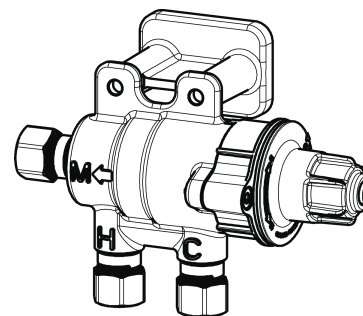

Thermostatic Mixing Valve
131-ABNF