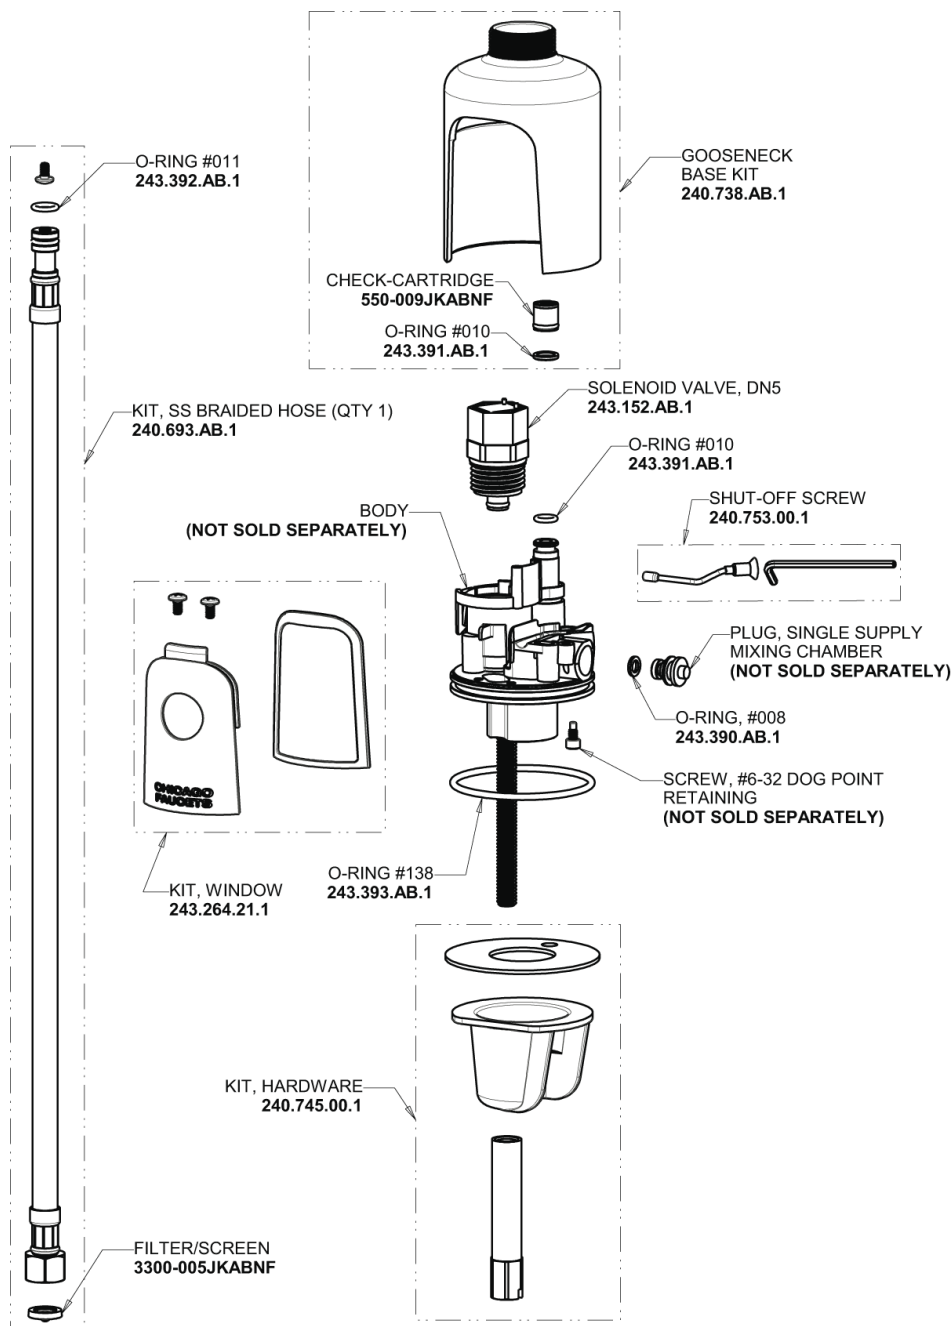

# Repair Parts

116.973.AB.1

HyTronic Gooseneck Sink Faucet with Dual Beam Infrared Sensor

**CHICAGO  
FAUCETS**

a Geberit company

## Base Parts:

Hoses for HyTronic, E-Tronic 40  
243.705.AB.1, 250-001KJKNF