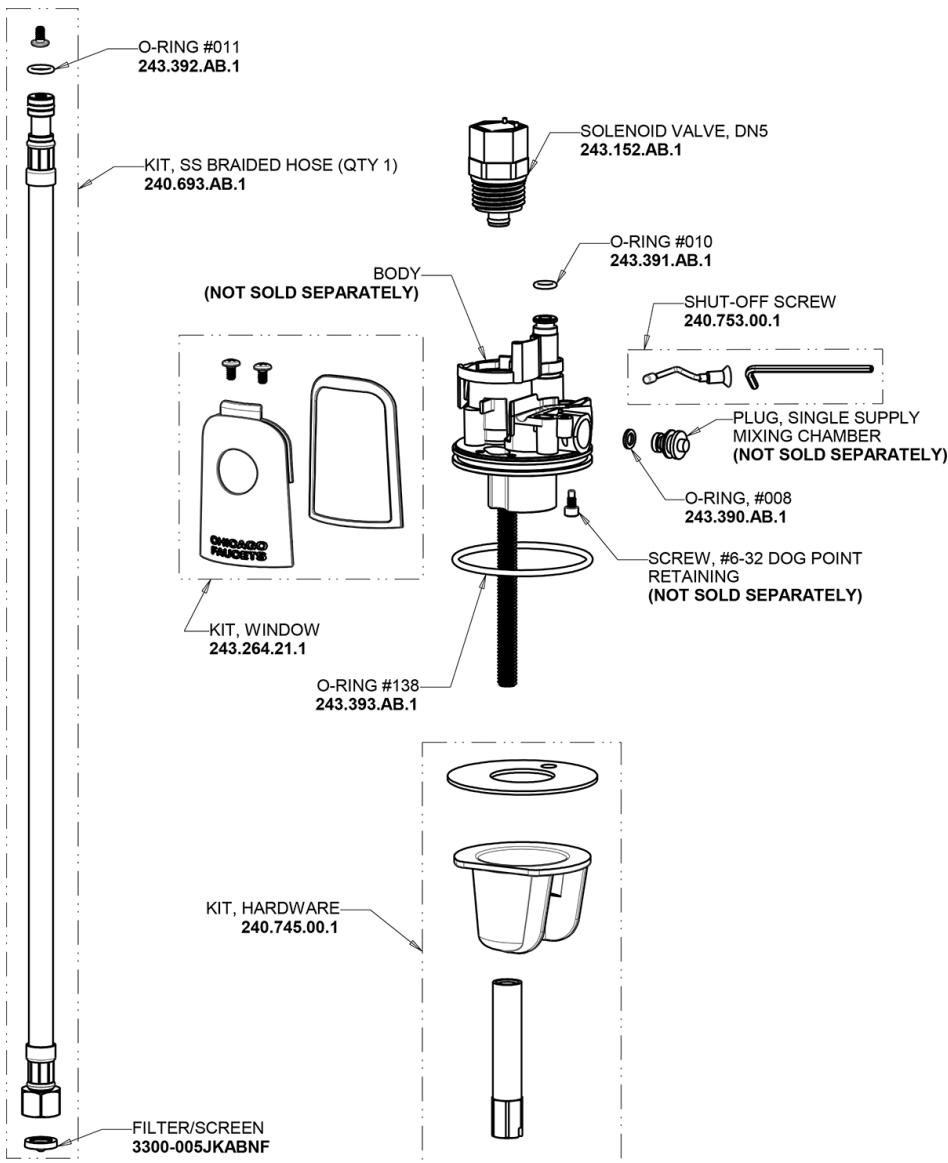

Repair Parts

116.971.AB.1

HyTronic Traditional Sink Faucet with Dual Beam Infrared Sensor

CHICAGO FAUCETS®

Geberit Group

HyTronic Base, No Mixer

Base Parts:

Hoses for HyTronic, E-Tronic 40
243.705.AB.1, 250-001KJKABNF

116.971.AB.1

HyTronic Traditional Sink Faucet with Dual Beam Infrared Sensor

CHICAGO FAUCETS®

Geberit Group

HyTronic Traditional Spout
240.724.AB.1

CHECK-CARTRIDGE
550-009KJKABNF

O-RING, #010
243.391.AB.1

Self Sustaining Power System
SSPS