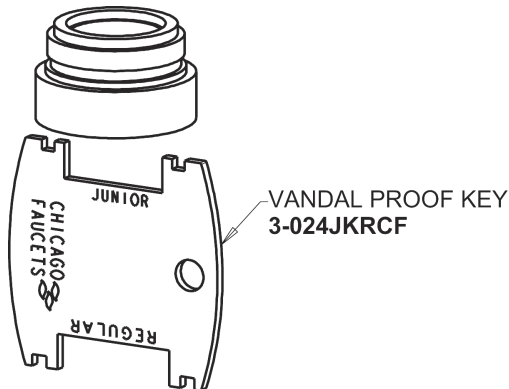

0.5 GPM (1.9 L/min) Vandal Proof Econo-Flo Non-Aerating
Spray
E2805JKABCP