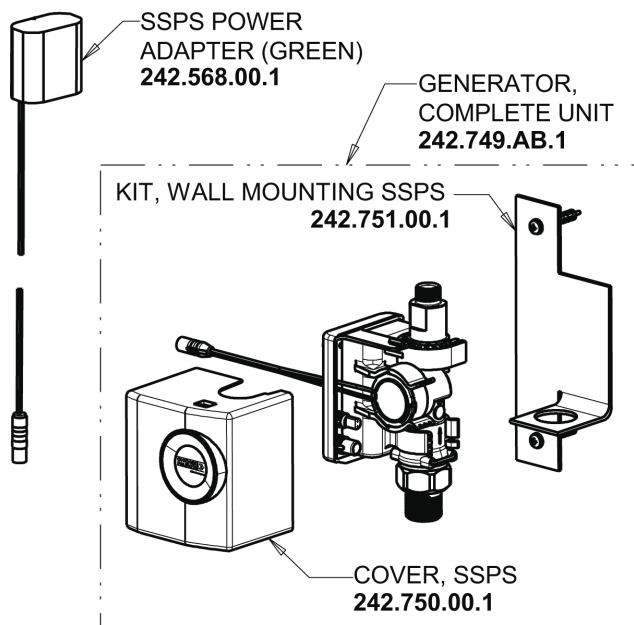

116.971.AB.1

HyTronic Traditional Sink Faucet with Dual Beam Infrared Sensor

CHICAGO FAUCETS®

Geberit Group

HyTronic Traditional Spout
240.724.AB.1

CHECK-CARTRIDGE
550-009KJKABNF

O-RING, #010
243.391.AB.1

Self Sustaining Power System
SSPS