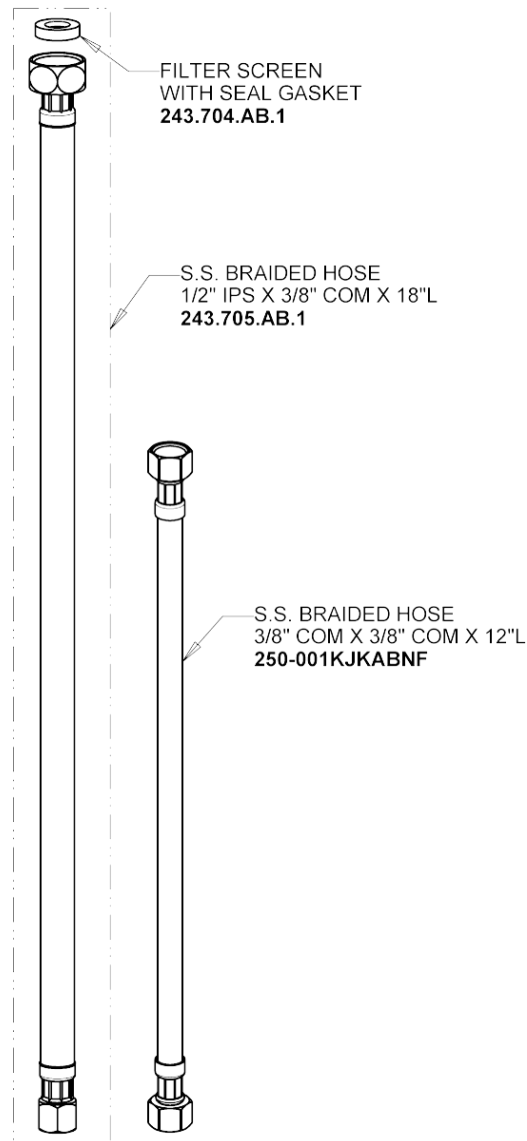

Repair Parts

116.971.AB.1

HyTronic Traditional Sink Faucet with Dual Beam Infrared Sensor

CHICAGO FAUCETS®

Geberit Group

HyTronic Base, No Mixer

Base Parts:

Hoses for HyTronic, E-Tronic 40
243.705.AB.1, 250-001KJKABNF