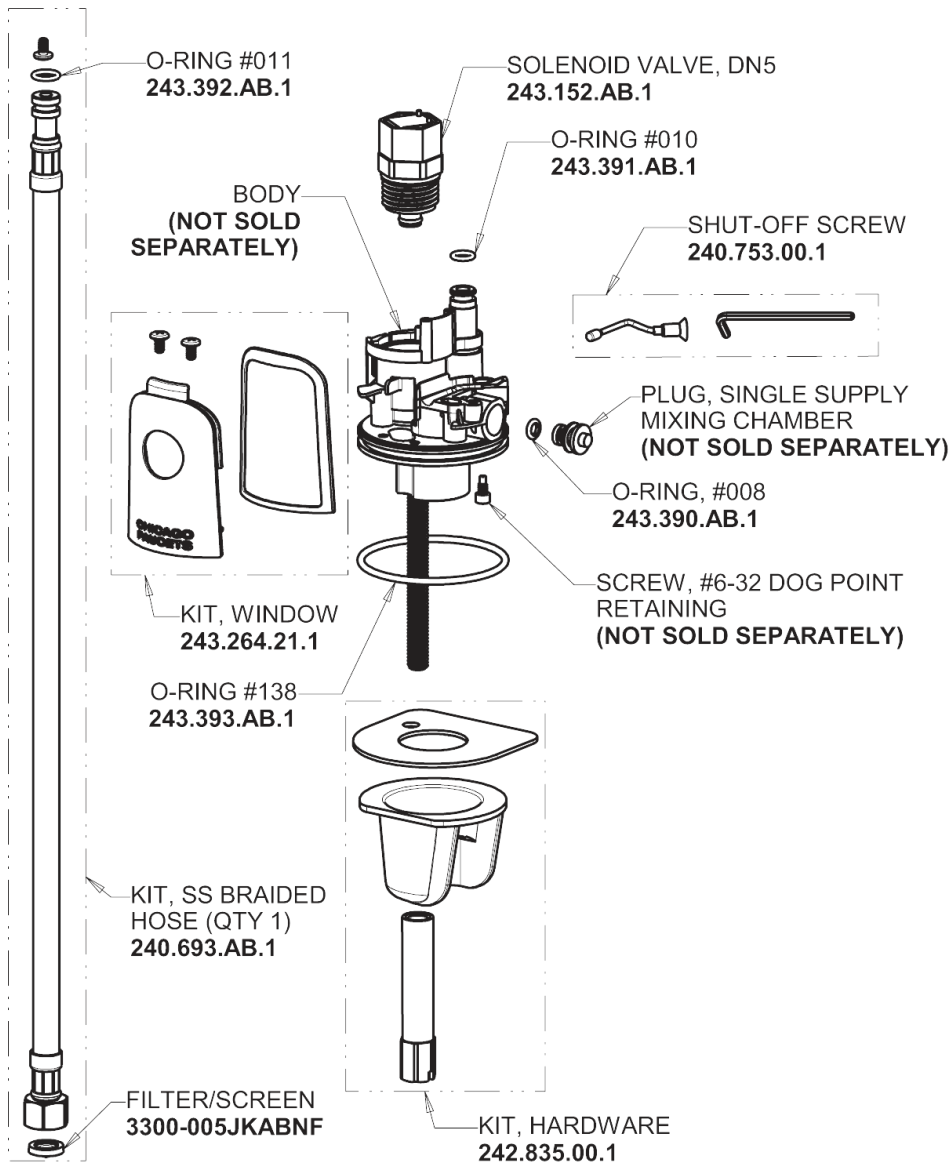

Repair Parts

116.968.AB.1

HyTronic Edge Lavatory Sink Faucet with Dual Beam Infrared Sensor

CHICAGO FAUCETS®

Geberit Group

Base Parts:

Hose, 1/2" IPS x 3/8" COM x 24" L
243.705.AB.1

For Technical Assistance:

HyTronic Edge Lavatory Sink Faucet with Dual Beam Infrared Sensor

CHICAGO FAUCETS®

Geberit Group

HyTronic Edge Spout
242.754.AB.1

CHECK-CARTRIDGE
550-009KJKABNF

O-RING, #010
243.391.AB.1

0.5 GPM (1.9 L/min) Vandal Proof Econo-Flo Non-Aerating Spray
E2805JKABCP