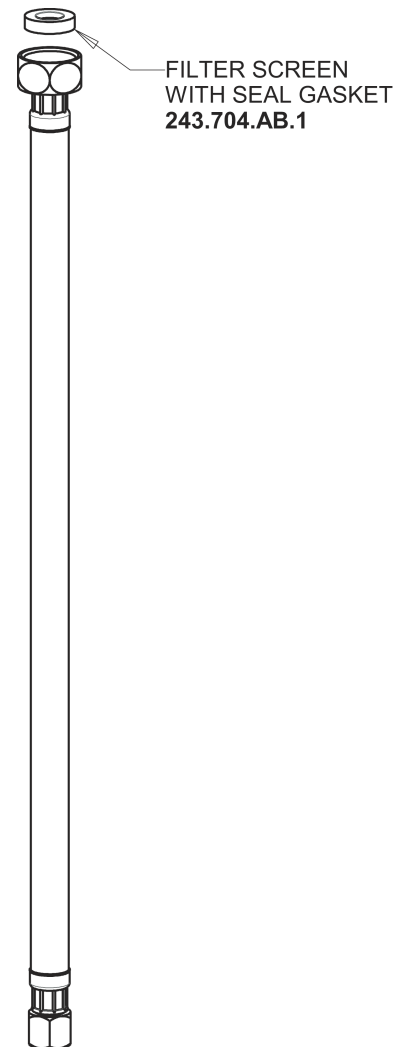

Repair Parts

116.968.AB.1

HyTronic Edge Lavatory Sink Faucet with Dual Beam Infrared Sensor

CHICAGO FAUCETS®

Geberit Group

Base Parts:

Hose, 1/2" IPS x 3/8" COM x 24" L
243.705.AB.1

For Technical Assistance:

HyTronic Edge Lavatory Sink Faucet with Dual Beam Infrared Sensor

CHICAGO FAUCETS®

Geberit Group

HyTronic Edge Spout
242.754.AB.1

CHECK-CARTRIDGE
550-009KJKABNF

O-RING, #010
243.391.AB.1

0.5 GPM (1.9 L/min) Vandal Proof Econo-Flo Non-Aerating Spray
E2805JKABCP