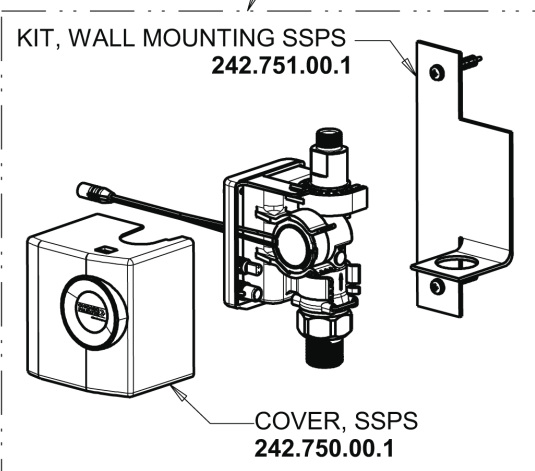

HyTronic Edge Lavatory Sink Faucet with Dual Beam Infrared Sensor

CHICAGO FAUCETS®

Geberit Group

HyTronic Edge Spout
242.754.AB.1

CHECK-CARTRIDGE
550-009KJKABNF

O-RING, #010
243.391.AB.1

0.5 GPM (1.9 L/min) Vandal Proof Econo-Flo Non-Aerating Spray
E2805JKABCP

VANDAL PROOF KEY
3-024JKRCF

242.165.AB.1

Self Sustaining Power System
SSPS

SSPS POWER ADAPTER (GREEN)
242.568.00.1

GENERATOR, COMPLETE UNIT
242.749.AB.1

KIT, WALL MOUNTING SSPS
242.751.00.1

COVER, SSPS
242.750.00.1