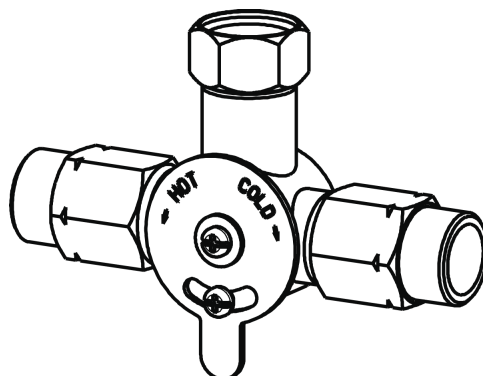

Repair Parts

116.968.AB.1

HyTronic Edge Lavatory Sink Faucet with Dual Beam Infrared Sensor

CHICAGO FAUCETS®

Geberit Group

HyTronic Edge Spout
242.754.AB.1

CHECK-CARTRIDGE
550-009KJKABNF

O-RING, #010
243.391.AB.1

0.5 GPM (1.9 L/min) Vandal Proof Econo-Flo Non-Aerating Spray
E2805JKABCP

VANDAL PROOF KEY
3-024JKRCF

242.165.AB.1

Self Sustaining Power System
SSPS

SSPS POWER ADAPTER (GREEN)
242.568.00.1

GENERATOR, COMPLETE UNIT
242.749.AB.1

KIT, WALL MOUNTING SSPS
242.751.00.1

COVER, SSPS
242.750.00.1

Electronic Module
242.574.00.1

For Technical Assistance:

Phone: 800-TEC-TRUE (832-8783)

Email: techsupport.us@chicagofaucets.com

2100 South Clearwater Drive

Des Plaines, IL 60018

Phone: 847-803-5000

chicagofaucets.com