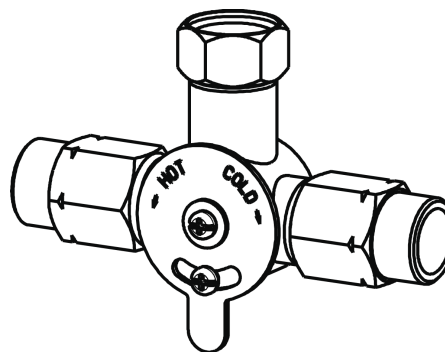

242.165.AB.1