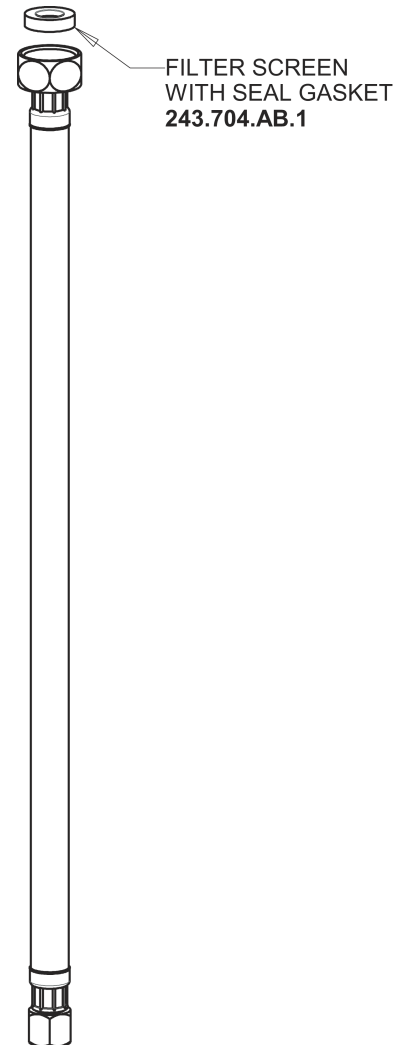

Repair Parts

116.964.AB.1

HyTronic Gooseneck Sink Faucet with Dual Beam Infrared Sensor

CHICAGO FAUCETS®

Geberit Group

HyTronic Base for Wall, No Mixer

Base Parts:

Hose, 1/2" IPS x 3/8" COM x 24" L
243.705.AB.1

116.964.AB.1

HyTronic Gooseneck Sink Faucet with Dual Beam Infrared Sensor

CHICAGO FAUCETS®

Geberit Group

5-1/4" Rigid / Swing Gooseneck Spout
GN2AH8JKABCP

O-RING 0.739 X .070
50-035JKABNF

NUT, SPOUT
1-1/16-18 UNEF
1100-208JKCP