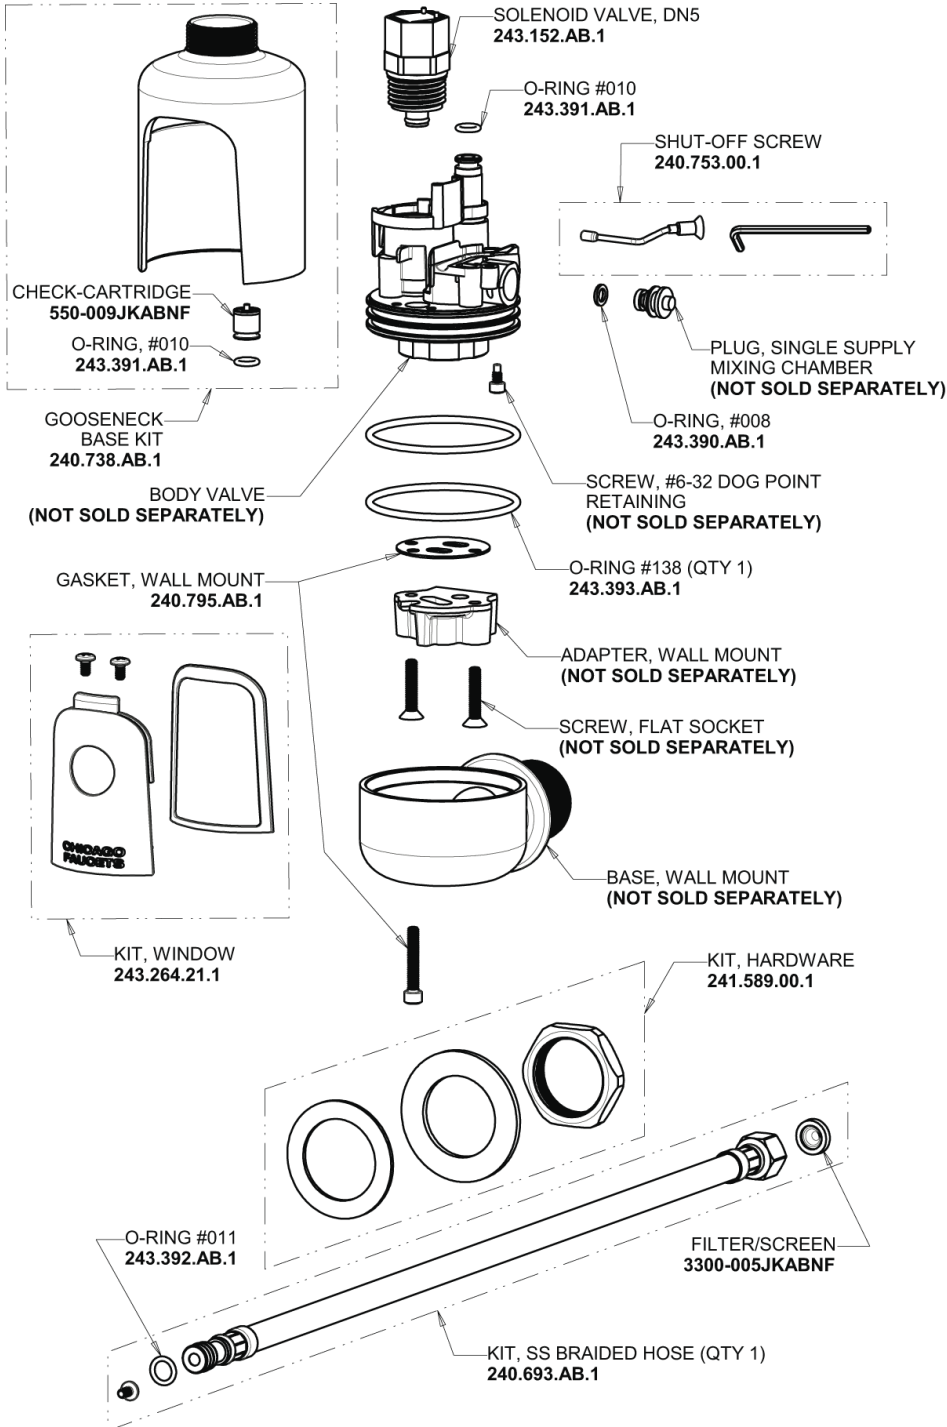

Repair Parts

116.964.AB.1

HyTronic Gooseneck Sink Faucet with Dual Beam Infrared Sensor

CHICAGO FAUCETS®

Geberit Group

HyTronic Base for Wall, No Mixer

Base Parts:

Hose, 1/2" IPS x 3/8" COM x 24" L
243.705.AB.1

116.964.AB.1

HyTronic Gooseneck Sink Faucet with Dual Beam Infrared Sensor

CHICAGO FAUCETS®

Geberit Group

5-1/4" Rigid / Swing Gooseneck Spout
GN2AH8JKABCP

O-RING 0.739 X .070
50-035JKABNF

NUT, SPOUT
1-1/16-18 UNEF
1100-208JKCP

KIT, BAG
WASHERS AND NUT
226-TJKABCP

SPLIT WASHER
50-036JKNF

CELCON WASHER
340-004JKABNF

0.5 GPM (1.9 L/min) Vandal Proof Non-Aerating Spray Outlet
E2805-5JKABCP

KEY, VANDAL PROOF
3-024JKRCF

Self Sustaining Power System
SSPS