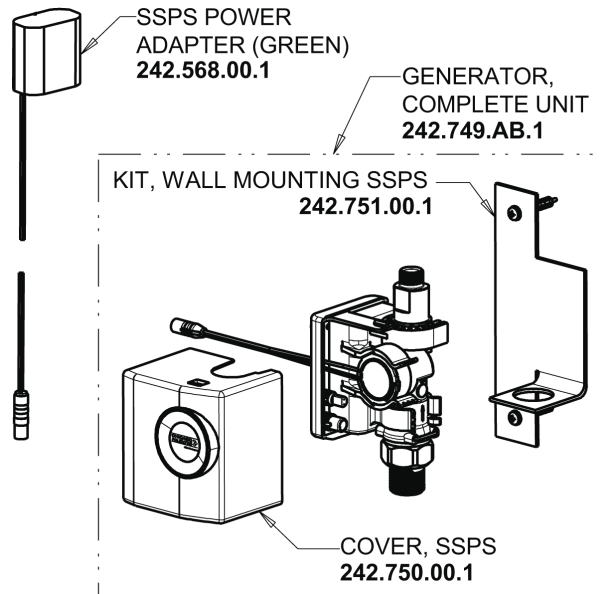

KIT, BAG
WASHERS AND NUT
226-TJKABCP

SPLIT WASHER
50-036JKNF

CELCON WASHER
340-004JKABNF

0.5 GPM (1.9 L/min) Vandal Proof Non-Aerating Spray Outlet
E2805-5JKABCP

KEY, VANDAL PROOF
3-024JKRCF

Self Sustaining Power System
SSPS