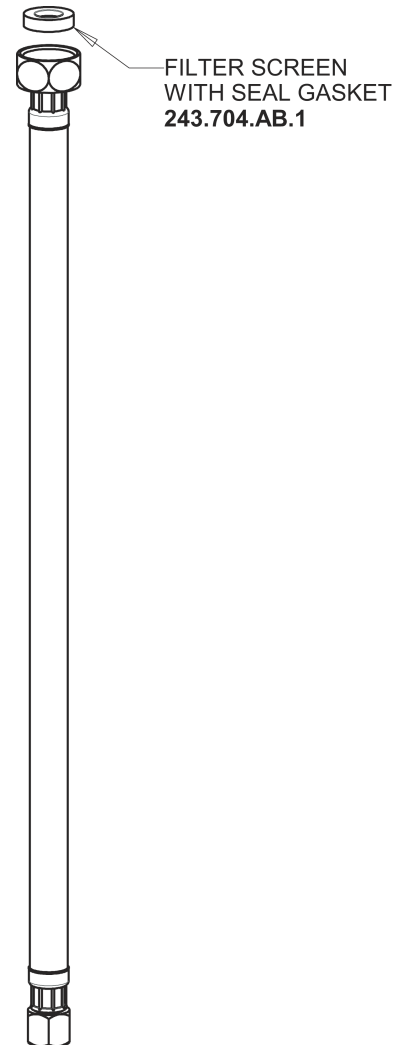

Repair Parts

116.963.AB.1

HyTronic Gooseneck Sink Faucet with Dual Beam Infrared Sensor

**CHICAGO
FAUCETS**

a Geberit company

Base Parts:

Hose, 1/2" IPS x 3/8" COM x 18" L
243.705.AB.1

For Technical Assistance:

HyTronic Gooseneck Sink Faucet with Dual Beam Infrared Sensor

**CHICAGO
FAUCETS**

a Geberit company

5-1/4" Rigid / Swing Gooseneck Spout
GN2AH8JKABCP

O-RING 0.739 X .070
50-035JKABNF

NUT, SPOUT
1-1/16-18 UNEF
1100-208JKCP