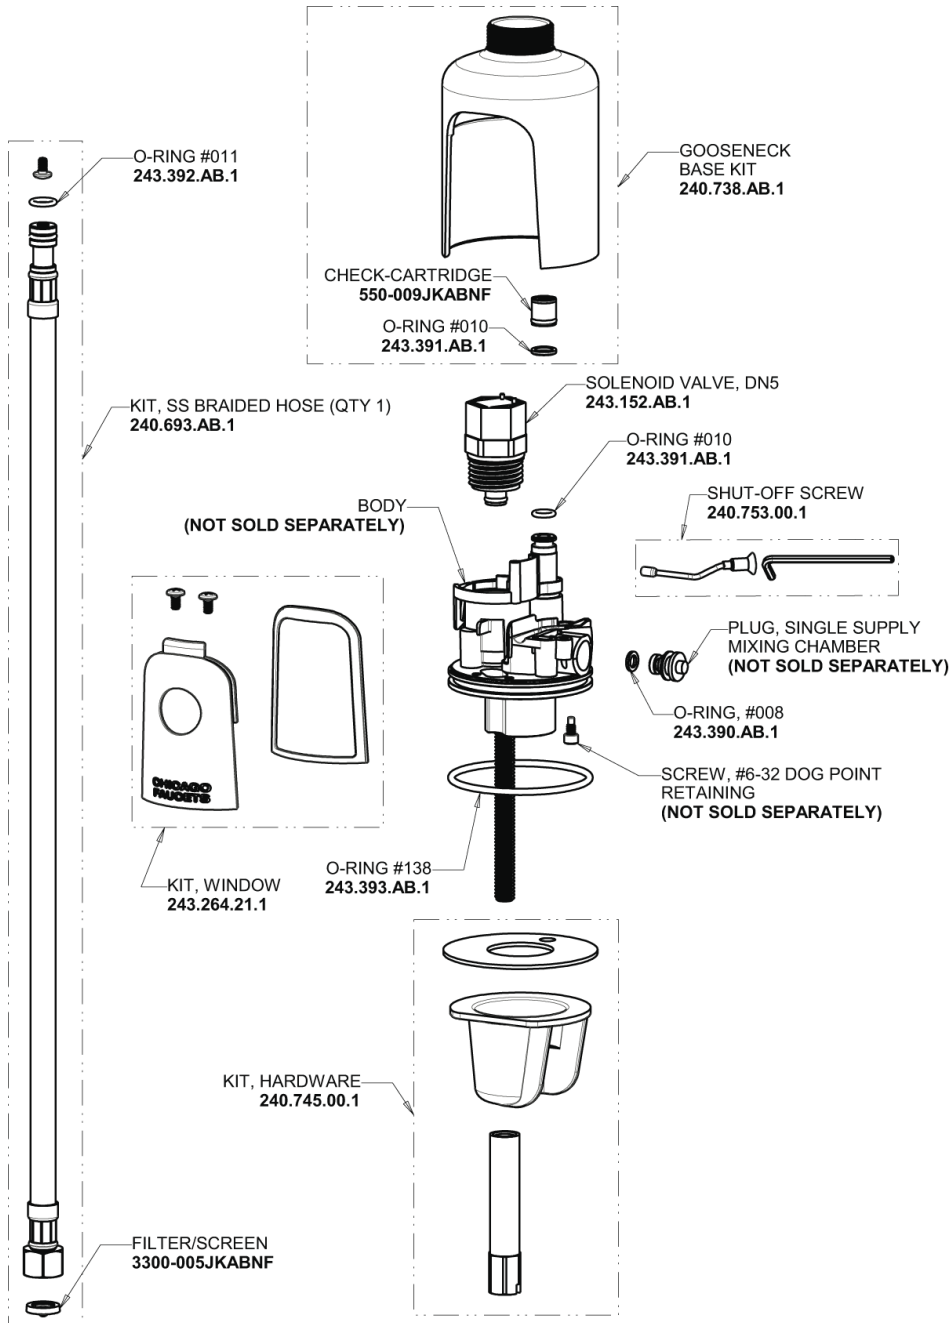

Repair Parts

116.963.AB.1

HyTronic Gooseneck Sink Faucet with Dual Beam Infrared Sensor

**CHICAGO
FAUCETS**

a Geberit company

Base Parts:

Hose, 1/2" IPS x 3/8" COM x 18" L
243.705.AB.1

For Technical Assistance:

HyTronic Gooseneck Sink Faucet with Dual Beam Infrared Sensor

**CHICAGO
FAUCETS**

a Geberit company

5-1/4" Rigid / Swing Gooseneck Spout
GN2AH8JKABCP

O-RING 0.739 X .070
50-035JKABNF

NUT, SPOUT
1-1/16-18 UNEF
1100-208JKCP

KIT, BAG
WASHERS AND NUT
226-TJKABCP

SPLIT WASHER
50-036JKNF

CELCON WASHER
340-004JKABNF

0.5 GPM (1.9 L/min) Vandal Proof Non-Aerating Spray Outlet
E2805-5JKABCP

KEY, VANDAL PROOF
3-024JKRCF

Self Sustaining Power System
SSPS