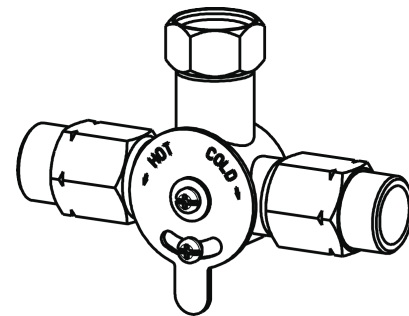

Electronic Module
242.574.00.1

For Technical Assistance:

Phone: 800-TEC-TRUE (832-8783)

Email: techsupport.us@chicagofaucets.com

2100 South Clearwater Drive

Des Plaines, IL 60018

Phone: 847-803-5000

chicagofaucets.com