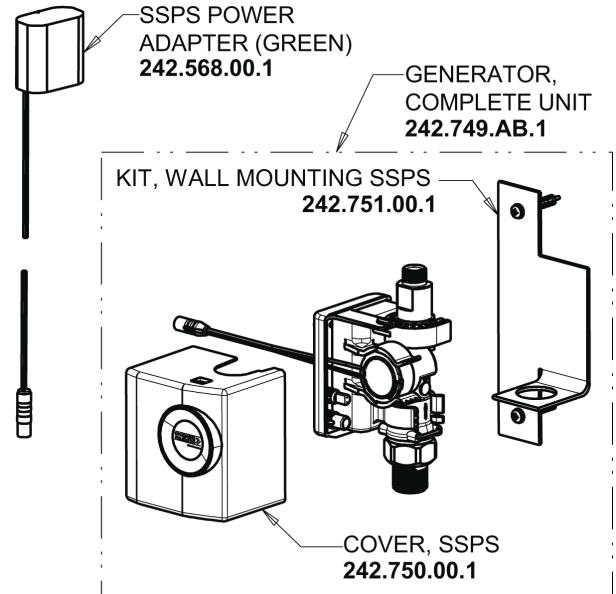

HyTronic Gooseneck Sink Faucet with Dual Beam Infrared Sensor

**CHICAGO
FAUCETS**

a Geberit company

5-1/4" Rigid / Swing Gooseneck Spout
GN2AH8JKABCP

O-RING 0.739 X .070
50-035JKABNF

NUT, SPOUT
1-1/16-18 UNEF
1100-208JKCP

KIT, BAG
WASHERS AND NUT
226-TJKABCP

SPLIT WASHER
50-036JKNF

CELCON WASHER
340-004JKABNF

0.5 GPM (1.9 L/min) Vandal Proof Non-Aerating Spray Outlet
E2805-5JKABCP

KEY, VANDAL PROOF
3-024JKRCF

Self Sustaining Power System
SSPS

SSPS POWER
ADAPTER (GREEN)
242.568.00.1

GENERATOR,
COMPLETE UNIT
242.749.AB.1

KIT, WALL MOUNTING SSPS
242.751.00.1

COVER, SSPS
242.750.00.1

Mechanical Mixing Valve
242.165.00.1

Electronic Module
242.574.00.1