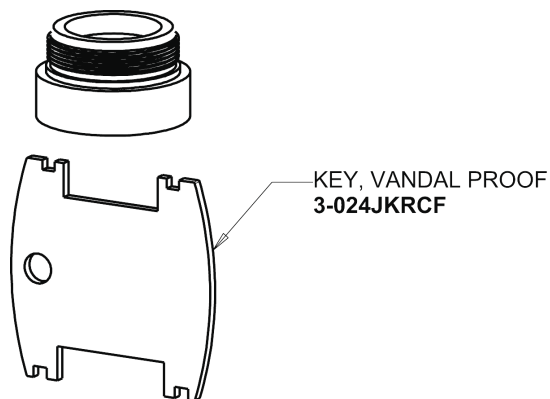

## Base Parts:

Hose, 1/2" IPS x 3/8" COM x 24" L  
243.705.AB.1

# CHICAGO FAUCETS®

Geberit Group

HyTronic Curve Spout  
242.755.AB.1

- FLOW CONTROL 1.5 GPM MAX  
1020-006KJKABNF
- CHECK-CARTRIDGE  
550-009KJKABNF
- O-RING #010  
243.391.AB.1

Vandal Proof Non-Aerating Laminar Stream Solidifer Outlet  
242.757.AB.1