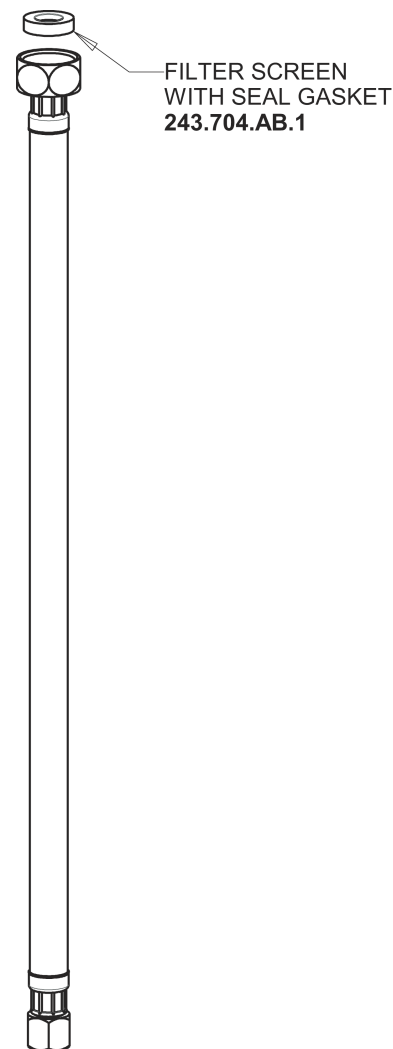

# Repair Parts

116.959.AB.1

HyTronic Curve Sink Faucet with Dual Beam Infrared Sensor

## Base Parts:

Hose, 1/2" IPS x 3/8" COM x 24" L  
243.705.AB.1