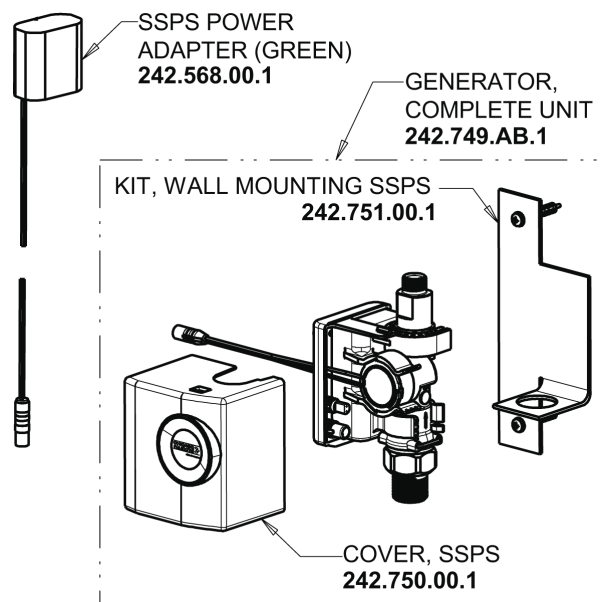

Self Sustaining Power System
SSPS

Electronic Module
242.574.00.1