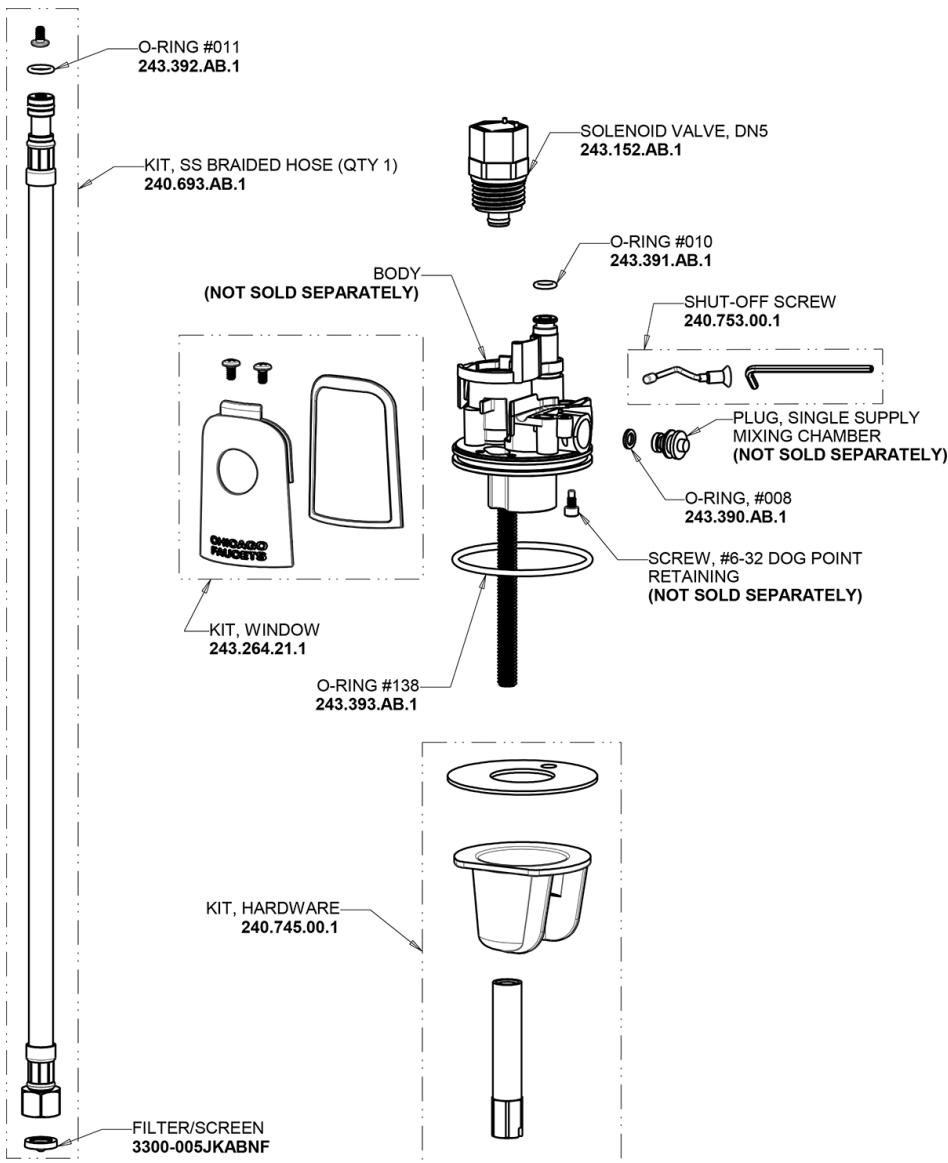

# Repair Parts

116.959.AB.1

HyTronic Curve Sink Faucet with Dual Beam Infrared Sensor

## Base Parts:

Hose, 1/2" IPS x 3/8" COM x 24" L  
243.705.AB.1