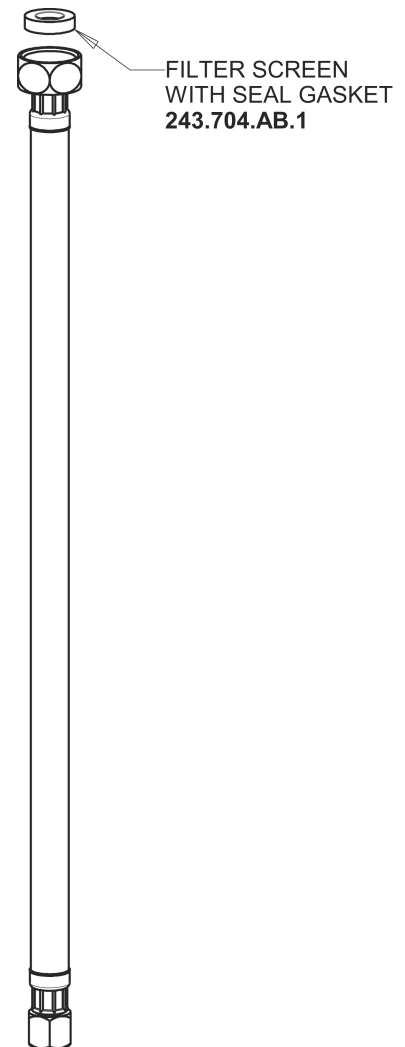

# Repair Parts

116.958.AB.1

HyTronic Edge Lavatory Sink Faucet with Dual Beam Infrared Sensor

**CHICAGO  
FAUCETS**

a Geberit company

## Base Parts:

Hose, 1/2" IPS x 3/8" COM x 18" L  
243.705.AB.1