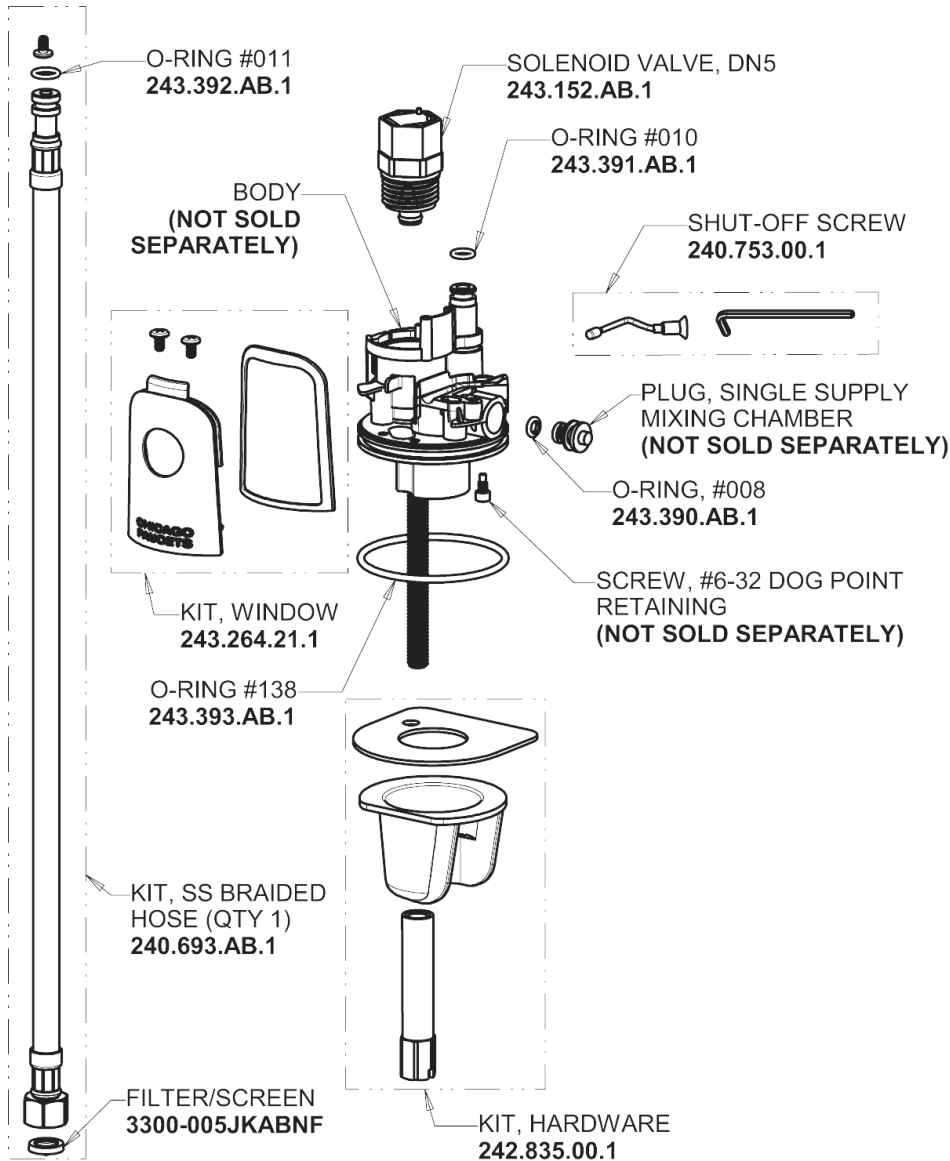

# Repair Parts

116.958.AB.1

HyTronic Edge Lavatory Sink Faucet with Dual Beam Infrared Sensor

**CHICAGO  
FAUCETS**

a Geberit company

## Base Parts:

Hose, 1/2" IPS x 3/8" COM x 18" L  
243.705.AB.1