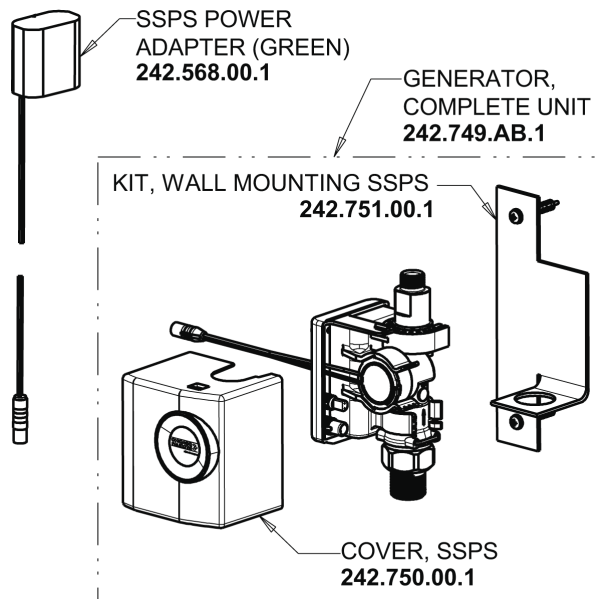

Electronic Module
242.574.00.1