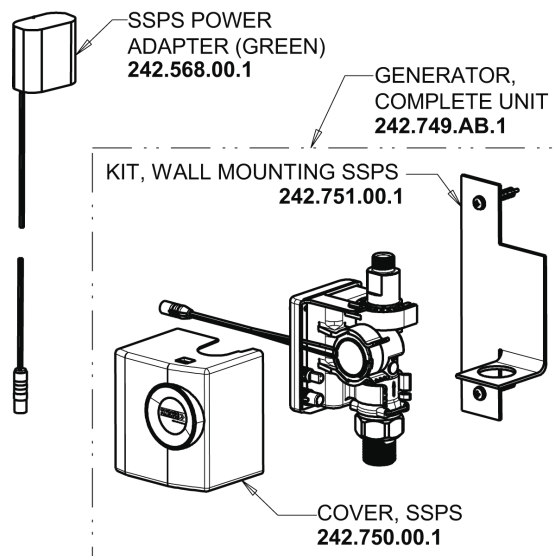

Electronic Module 242.574.00.1