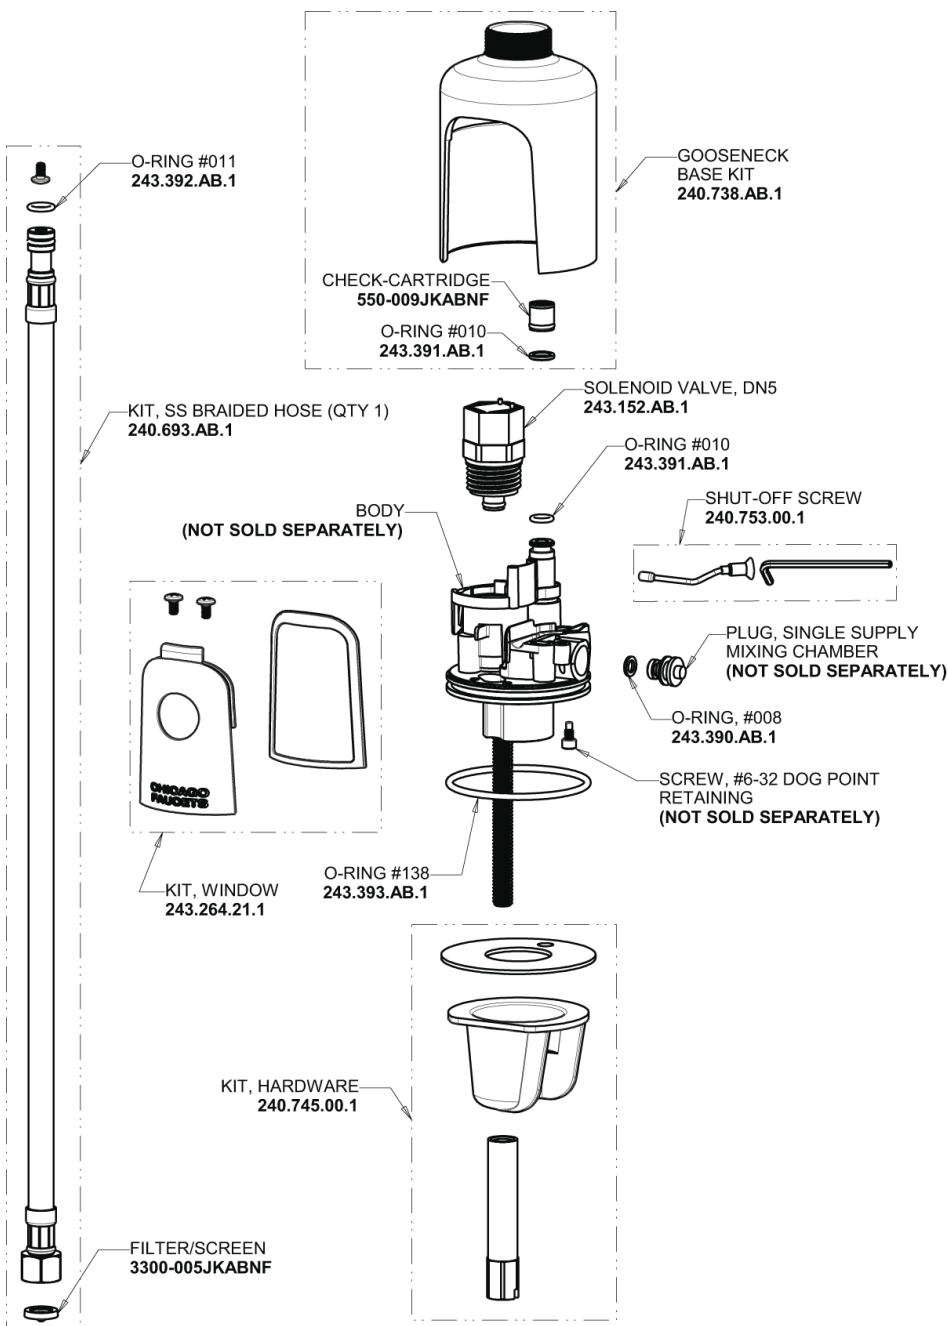

# Repair Parts

116.955.AB.1

HyTronic Gooseneck Sink Faucet with Dual Beam Infrared Sensor

## Base Parts:

Hose, 1/2" IPS x 3/8" COM x 24" L  
243.705.AB.1