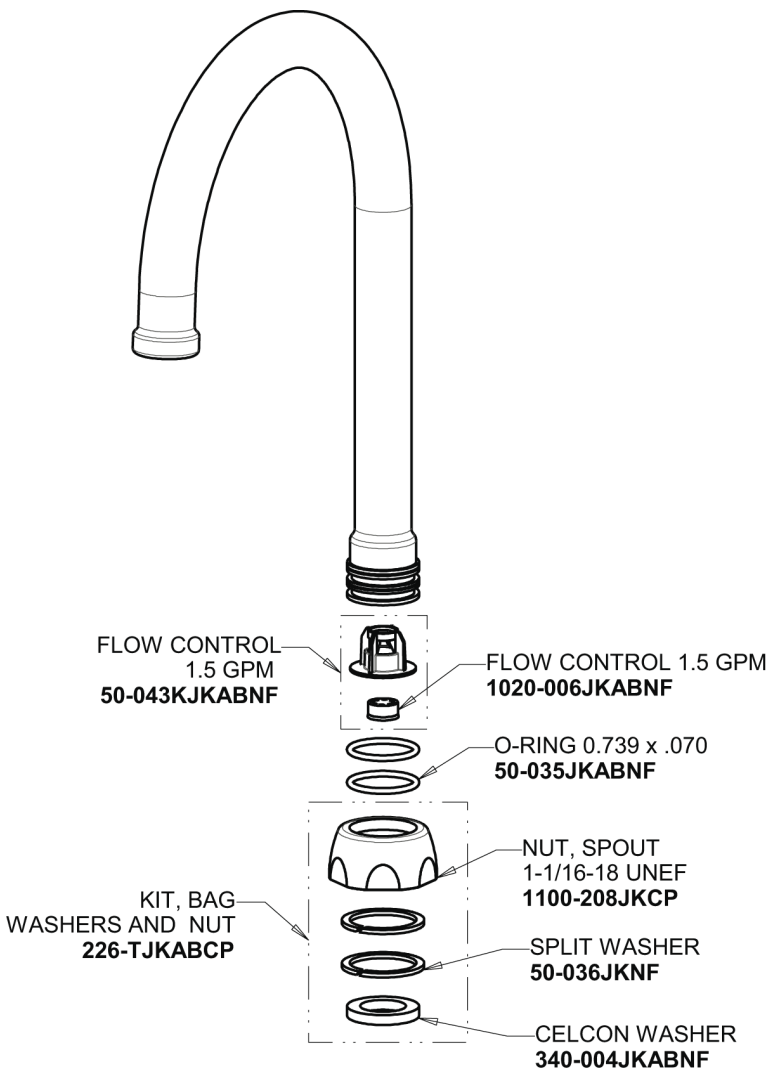

## Base Parts:

Hose, 1/2" IPS x 3/8" COM x 24" L  
243.705.AB.1

# Repair Parts

116.955.AB.1

HyTronic Gooseneck Sink Faucet with Dual Beam Infrared Sensor

## 5-1/4" Rigid/Swing Gooseneck Spout with Flow Control GN2H8FCJKABCP