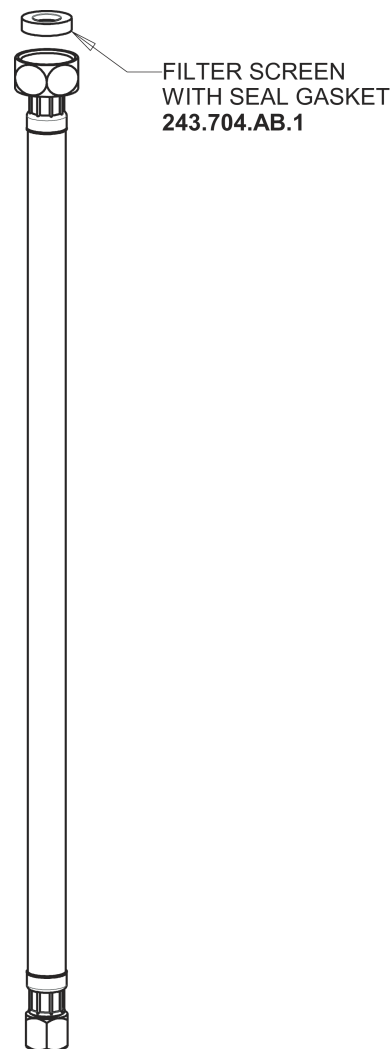

# Repair Parts

116.955.AB.1

HyTronic Gooseneck Sink Faucet with Dual Beam Infrared Sensor

## Base Parts:

Hose, 1/2" IPS x 3/8" COM x 24" L  
243.705.AB.1