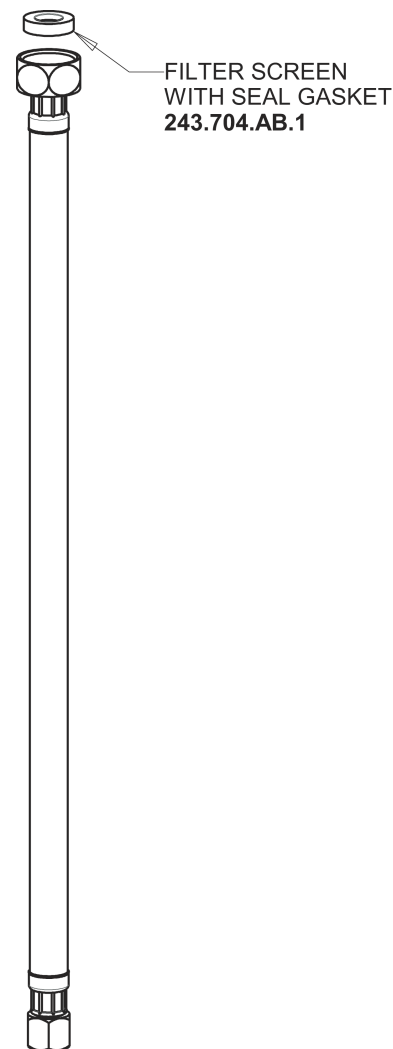

Repair Parts

116.952.AB.1

HyTronic Contemporary Sink Faucet with Dual Beam Infrared Sensor

**CHICAGO
FAUCETS**

a Geberit company

HyTronic Base, No Mixer

Base Parts:

Hose, 1/2" IPS x 3/8" COM x 18" L
243.705.AB.1

116.952.AB.1

HyTronic Contemporary Sink Faucet with Dual Beam Infrared Sensor

a Geberit company

HyTronic Traditional Spout
240.724.AB.1

- CHECK-CARTRIDGE
550-009KJKABNF
- O-RING, #010
243.391.AB.1

Self Sustaining Power System
SSPS