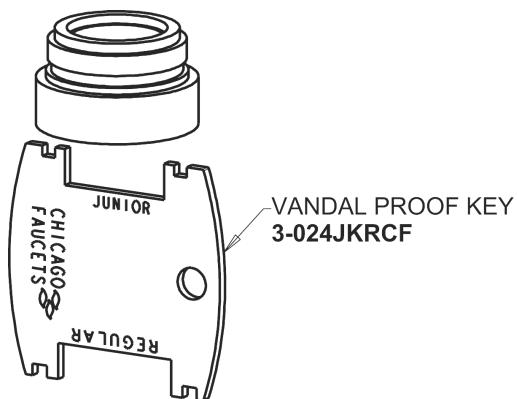

116.952.AB.1

HyTronic Contemporary Sink Faucet with Dual Beam Infrared Sensor

a Geberit company

HyTronic Traditional Spout
240.724.AB.1

- CHECK-CARTRIDGE
550-009KJKABNF
- O-RING, #010
243.391.AB.1

Self Sustaining Power System
SSPS

0.5 GPM (1.9 L/min) Vandal Proof Econo-Flo Non-Aerating
Spray
E2805JKABCP

Electronic Module
242.574.00.1

For Technical Assistance:

Phone: 800-TEC-TRUE (832-8783)

Email: techsupport.us@chicagofaucets.com

2100 South Clearwater Drive
Des Plaines, IL 60018
Phone: 847-803-5000
chicagofaucets.com