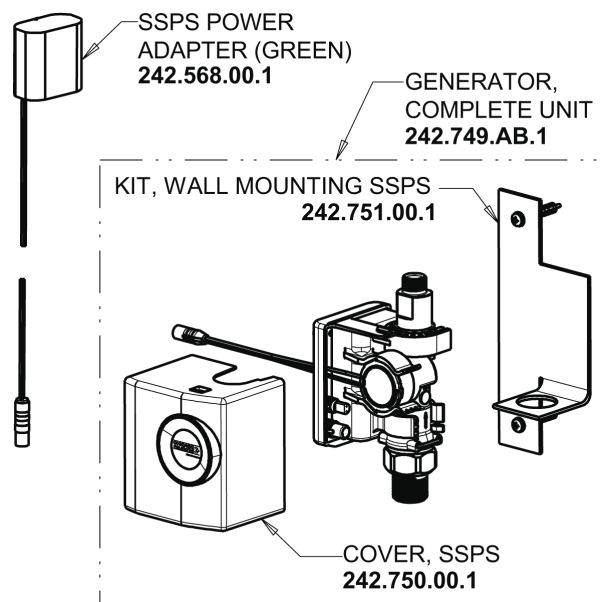

116.952.AB.1

HyTronic Contemporary Sink Faucet with Dual Beam Infrared Sensor

a Geberit company

HyTronic Traditional Spout
240.724.AB.1

- CHECK-CARTRIDGE
550-009KJKABNF
- O-RING, #010
243.391.AB.1

Self Sustaining Power System
SSPS