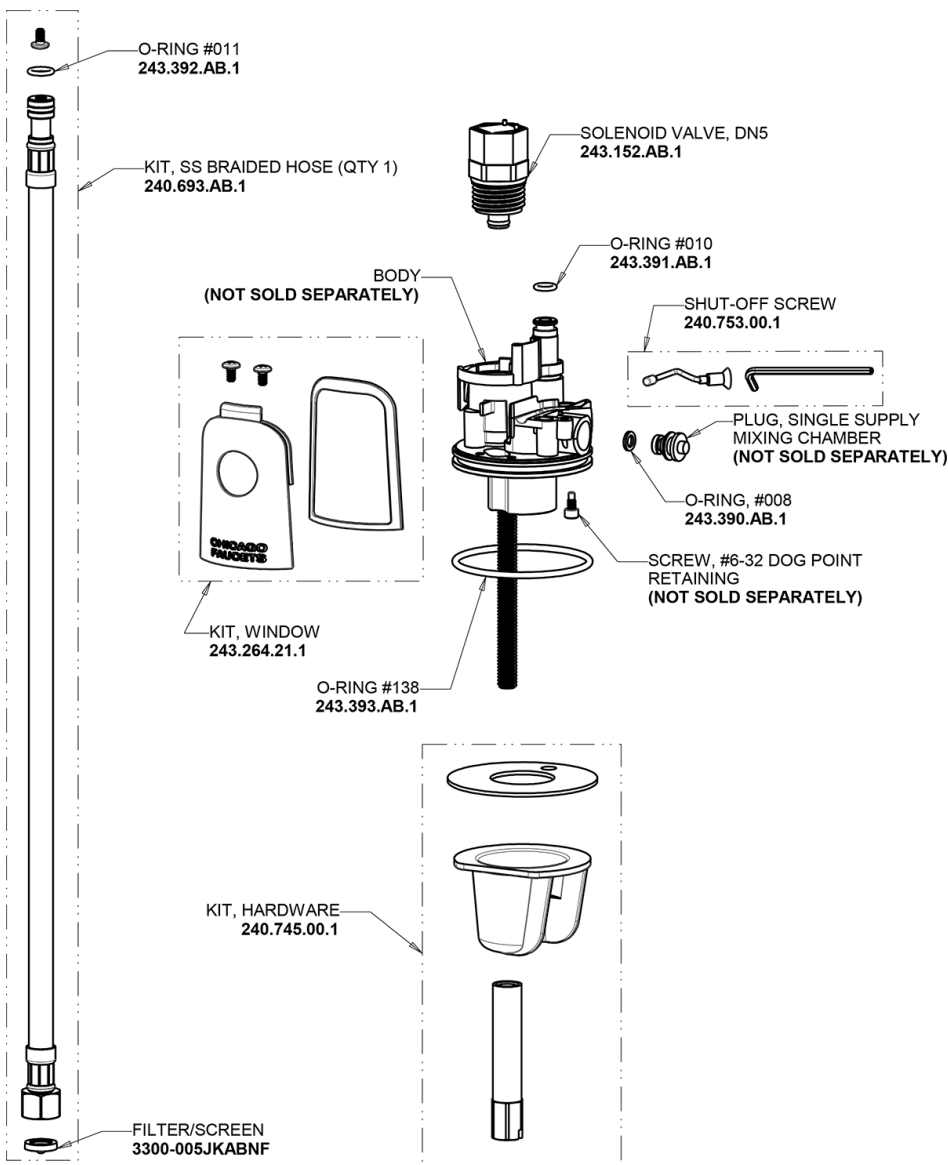

Repair Parts

116.952.AB.1

HyTronic Contemporary Sink Faucet with Dual Beam Infrared Sensor

**CHICAGO
FAUCETS**

a Geberit company

HyTronic Base, No Mixer

Base Parts:

Hose, 1/2" IPS x 3/8" COM x 18" L
243.705.AB.1

116.952.AB.1

HyTronic Contemporary Sink Faucet with Dual Beam Infrared Sensor

a Geberit company

HyTronic Traditional Spout
240.724.AB.1

- CHECK-CARTRIDGE
550-009KJKABNF
- O-RING, #010
243.391.AB.1

Self Sustaining Power System
SSPS

0.5 GPM (1.9 L/min) Vandal Proof Econo-Flo Non-Aerating
Spray
E2805JKABCP

Electronic Module
242.574.00.1

For Technical Assistance:

Phone: 800-TEC-TRUE (832-8783)

Email: techsupport.us@chicagofaucets.com

2100 South Clearwater Drive
Des Plaines, IL 60018
Phone: 847-803-5000
chicagofaucets.com