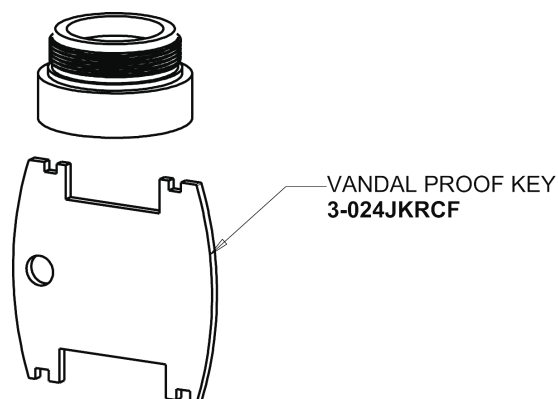

Vandal Proof Non-Aerating Laminar Stream Solidifier Outlet
242.802.AB.1

Electronic Module
242.574.00.1