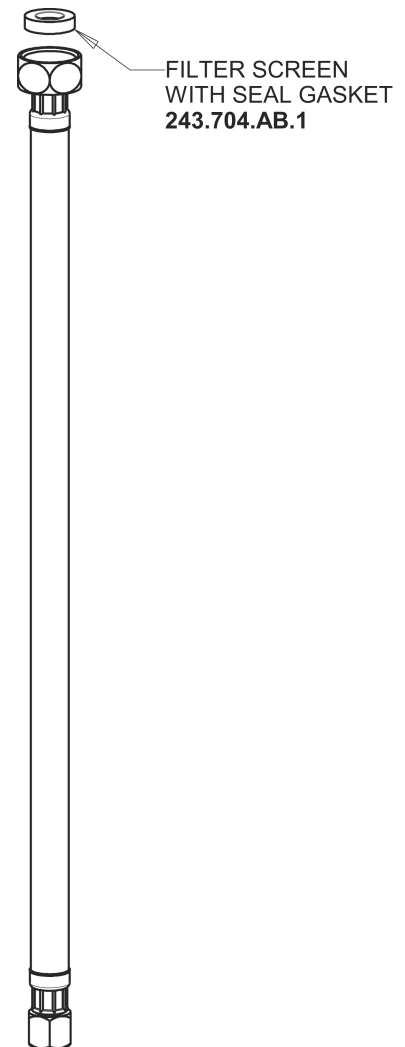

Repair Parts

116.950.AB.1

HyTronic Edge Lavatory Sink Faucet with Dual Beam Infrared Sensor

**CHICAGO
FAUCETS**

a Geberit company

Base Parts:

Hose, 1/2" IPS x 3/8" COM x 18" L
243.705.AB.1

For Technical Assistance:

HyTronic Edge Lavatory Sink Faucet with Dual Beam Infrared Sensor

CHICAGO FAUCETS 

a Geberit company

HyTronic Edge Spout
242.756.AB.1

FLOW CONTROL 1.5 GPM MAX
1020-006JKABNF

CHECK-CARTRIDGE
550-009KJKABNF

O-RING, #010
243.391.AB.1