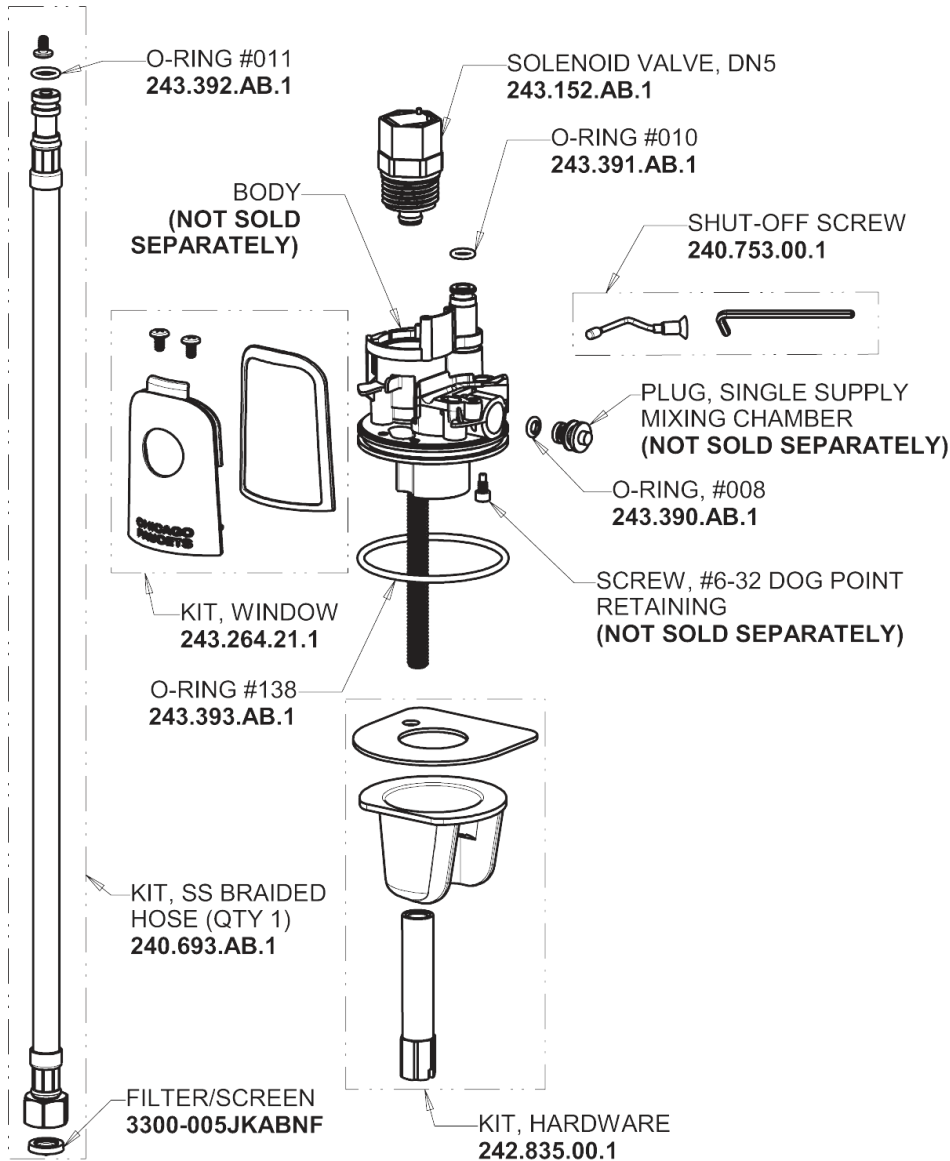

Repair Parts

116.950.AB.1

HyTronic Edge Lavatory Sink Faucet with Dual Beam Infrared Sensor

CHICAGO FAUCETS®

Geberit Group

Base Parts:

Hose, 1/2" IPS x 3/8" COM x 24" L
243.705.AB.1

For Technical Assistance:

HyTronic Edge Lavatory Sink Faucet with Dual Beam Infrared Sensor

CHICAGO FAUCETS®

Geberit Group

HyTronic Edge Spout
242.756.AB.1

FLOW CONTROL 1.5 GPM MAX
1020-006JKABNF

CHECK-CARTRIDGE
550-009KJKABNF

O-RING, #010
243.391.AB.1

Self Sustaining Power System
SSPS

Vandal Proof Non-Aerating Laminar Stream Solidifier Outlet
242.802.AB.1

Electronic Module
242.574.00.1

For Technical Assistance:

Phone: 800-TEC-TRUE (832-8783)

Email: techsupport.us@chicagofaucets.com