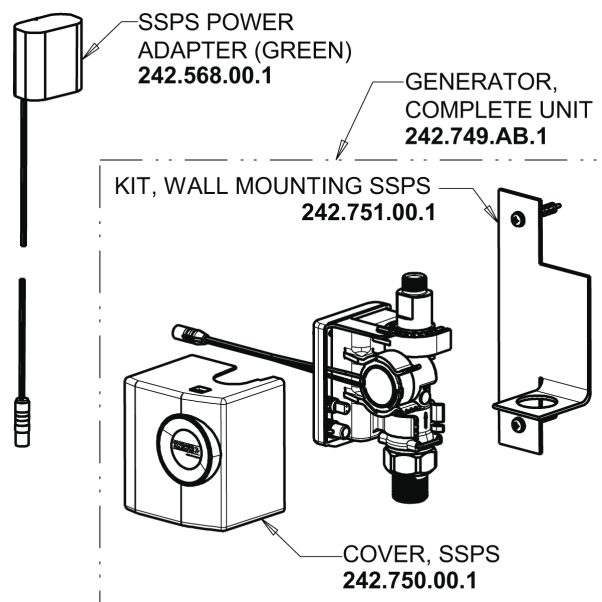

Repair Parts

116.950.AB.1

HyTronic Edge Lavatory Sink Faucet with Dual Beam Infrared Sensor

CHICAGO FAUCETS®

Geberit Group

HyTronic Edge Spout
242.756.AB.1

FLOW CONTROL 1.5 GPM MAX
1020-006JKABNF

CHECK-CARTRIDGE
550-009KJKABNF

O-RING, #010
243.391.AB.1

Self Sustaining Power System
SSPS

Vandal Proof Non-Aerating Laminar Stream Solidifier Outlet
242.802.AB.1

Electronic Module
242.574.00.1

For Technical Assistance:

Phone: 800-TEC-TRUE (832-8783)

Email: techsupport.us@chicagofaucets.com

2100 South Clearwater Drive

Des Plaines, IL 60018

Phone: 847-803-5000

chicagofaucets.com