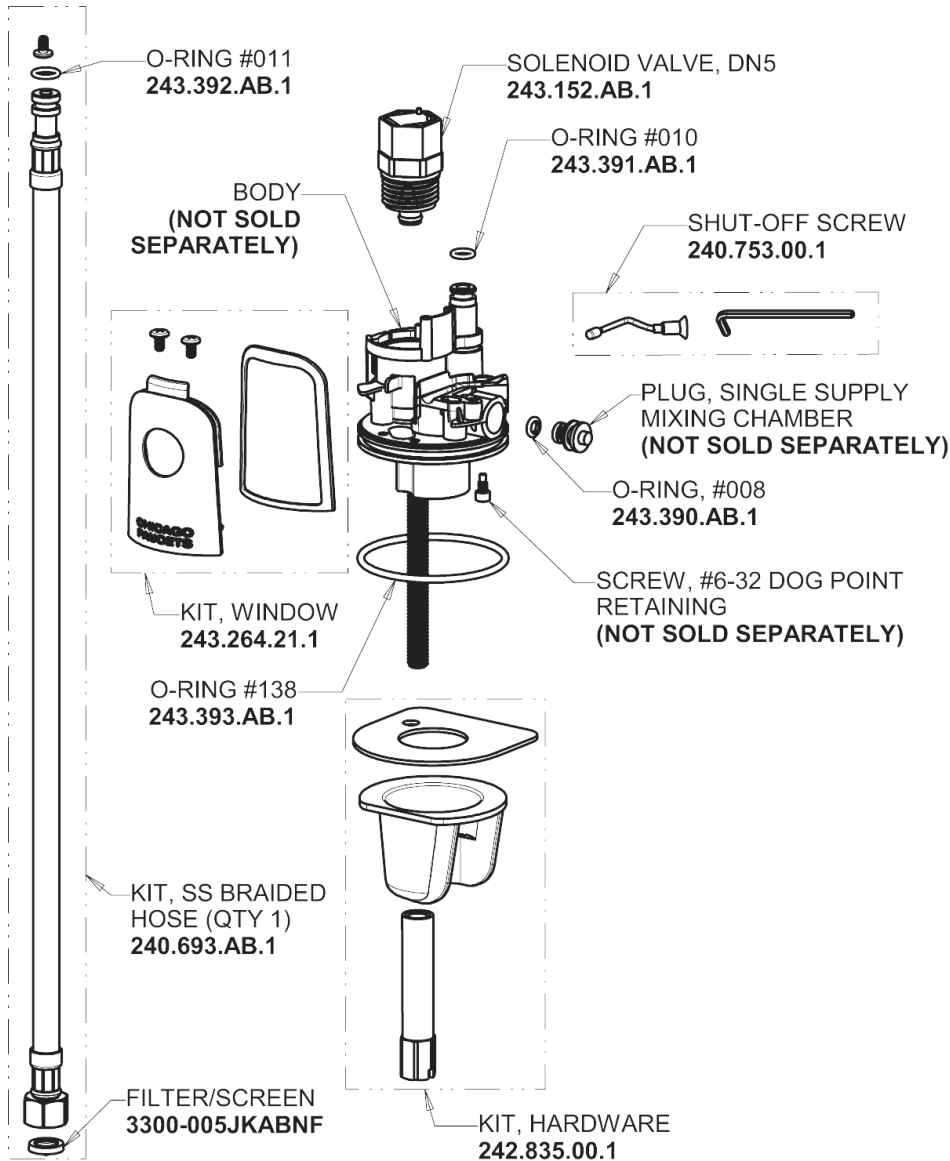

Repair Parts

116.950.AB.1

HyTronic Edge Lavatory Sink Faucet with Dual Beam Infrared Sensor

**CHICAGO
FAUCETS**

a Geberit company

Base Parts:

Hose, 1/2" IPS x 3/8" COM x 18" L
243.705.AB.1

For Technical Assistance:

HyTronic Edge Lavatory Sink Faucet with Dual Beam Infrared Sensor

CHICAGO FAUCETS 

a Geberit company

HyTronic Edge Spout
242.756.AB.1

FLOW CONTROL 1.5 GPM MAX
1020-006JKABNF

CHECK-CARTRIDGE
550-009KJKABNF

O-RING, #010
243.391.AB.1

Vandal Proof Non-Aerating Laminar Stream Solidifier Outlet
242.802.AB.1

VANDAL PROOF KEY
3-024JKRCF

Self Sustaining Power System
SSPS

Electronic Module
242.574.00.1

For Technical Assistance:

Phone: 800-TEC-TRUE (832-8783)