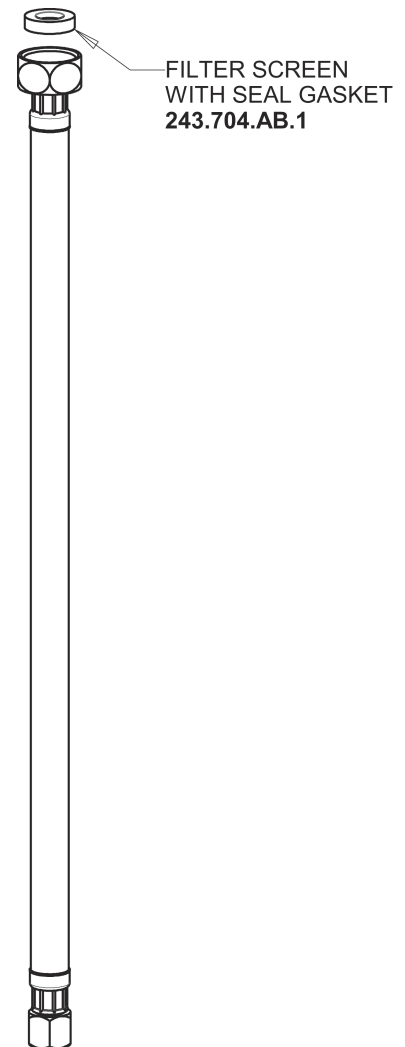

Repair Parts

116.950.AB.1

HyTronic Edge Lavatory Sink Faucet with Dual Beam Infrared Sensor

CHICAGO FAUCETS®

Geberit Group

Base Parts:

Hose, 1/2" IPS x 3/8" COM x 24" L
243.705.AB.1

For Technical Assistance:

HyTronic Edge Lavatory Sink Faucet with Dual Beam Infrared Sensor

CHICAGO FAUCETS®

Geberit Group

HyTronic Edge Spout
242.756.AB.1

FLOW CONTROL 1.5 GPM MAX
1020-006JKABNF

CHECK-CARTRIDGE
550-009KJKABNF

O-RING, #010
243.391.AB.1