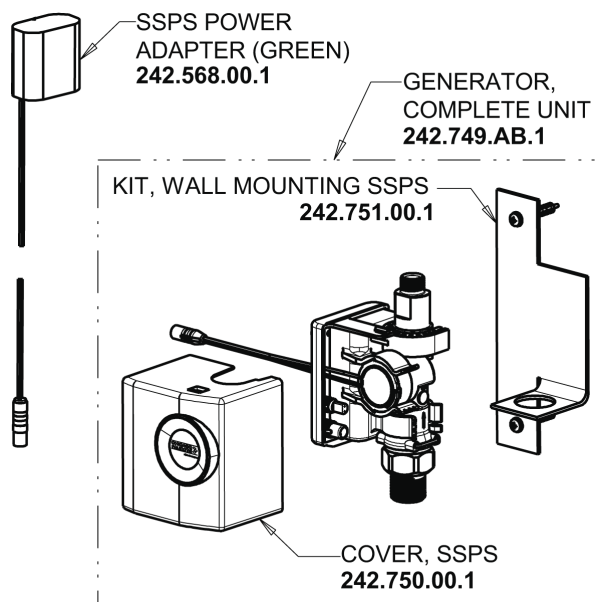

Electronic Module
242.574.00.1