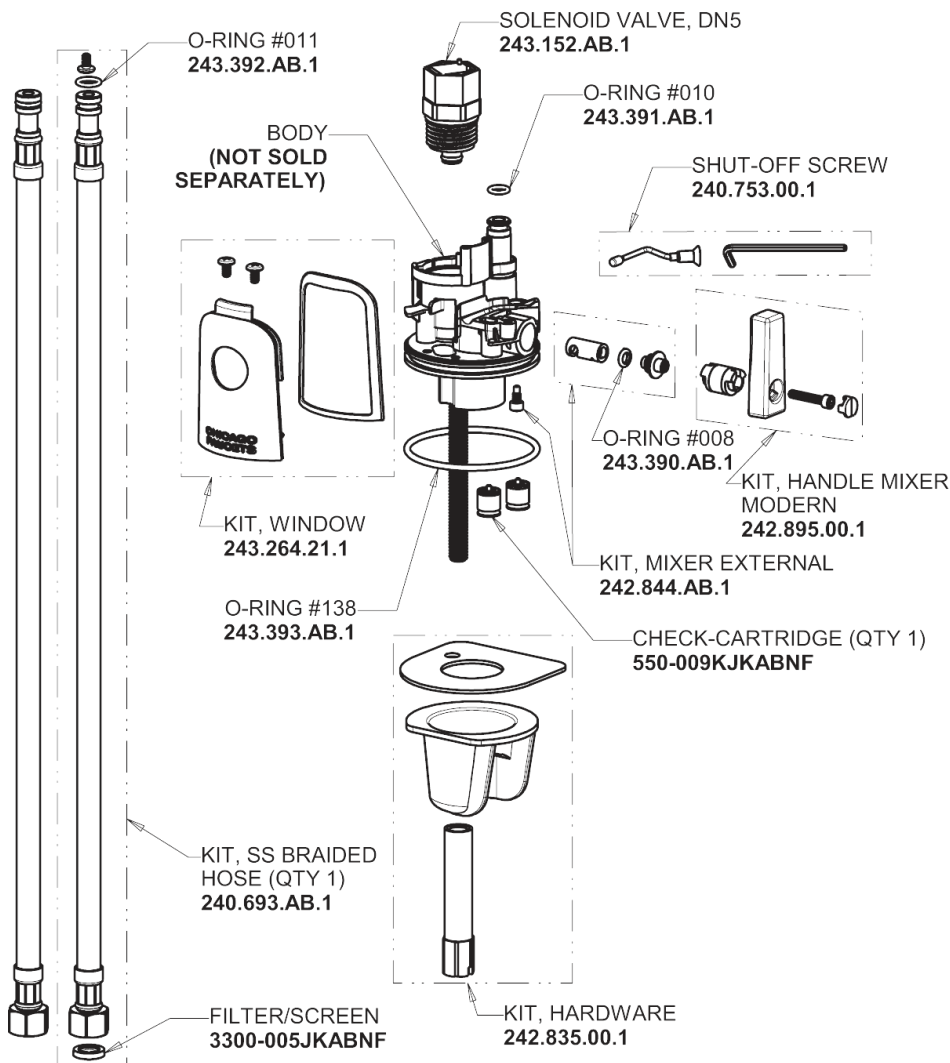

Repair Parts

116.940.AB.1

HyTronic Edge Lavatory Sink Faucet with Dual Beam Infrared Sensor

**CHICAGO
FAUCETS**

a Geberit company

Base Parts:

Hose, 1/2" IPS x 3/8" COM x 18" L
243.705.AB.1

For Technical Assistance:

HyTronic Edge Lavatory Sink Faucet with Dual Beam Infrared Sensor

**CHICAGO
FAUCETS**

a Geberit company

HyTronic Edge Spout
242.799.AB.1

FLOW CONTROL 1.5 GPM MAX
1020-006JKABNF

CHECK-CARTRIDGE
550-009KJKABNF

O-RING, #010
243.391.AB.1

Vandal Proof Non-Aerating Laminar Stream Solidifier Outlet
242.757.AB.1

KEY, VANDAL PROOF
3-024JKRCF

Self Sustaining Power System
SSPS

Electronic Module
242.574.00.1

For Technical Assistance: