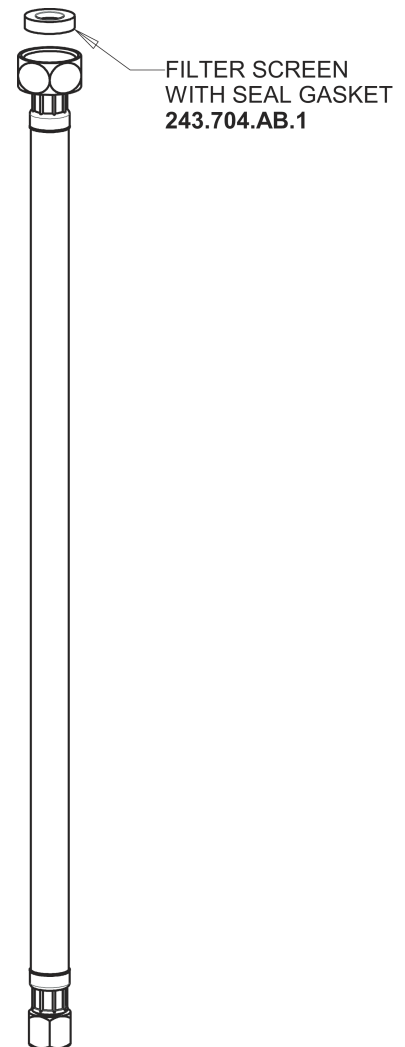

Repair Parts

116.940.AB.1

HyTronic Edge Lavatory Sink Faucet with Dual Beam Infrared Sensor

**CHICAGO
FAUCETS**

a Geberit company

Base Parts:

Hose, 1/2" IPS x 3/8" COM x 18" L
243.705.AB.1

For Technical Assistance:

HyTronic Edge Lavatory Sink Faucet with Dual Beam Infrared Sensor

**CHICAGO
FAUCETS**

a Geberit company

HyTronic Edge Spout
242.799.AB.1

FLOW CONTROL 1.5 GPM MAX
1020-006JKABNF

CHECK-CARTRIDGE
550-009KJKABNF