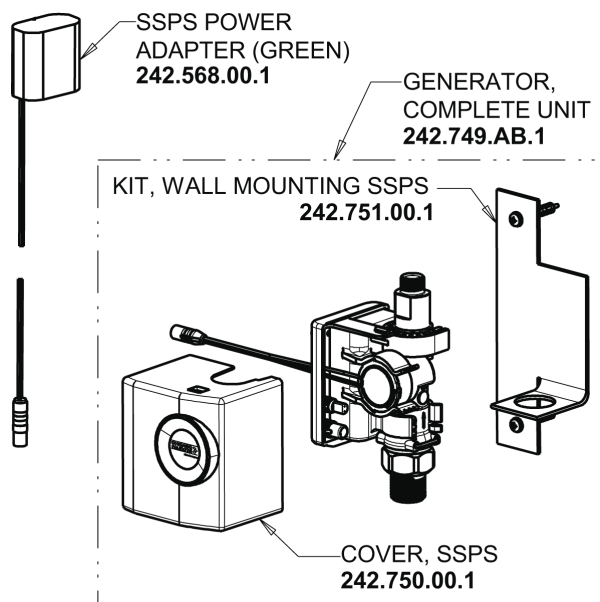

Self Sustaining Power System
SSPS

Electronic Module
242.574.00.1