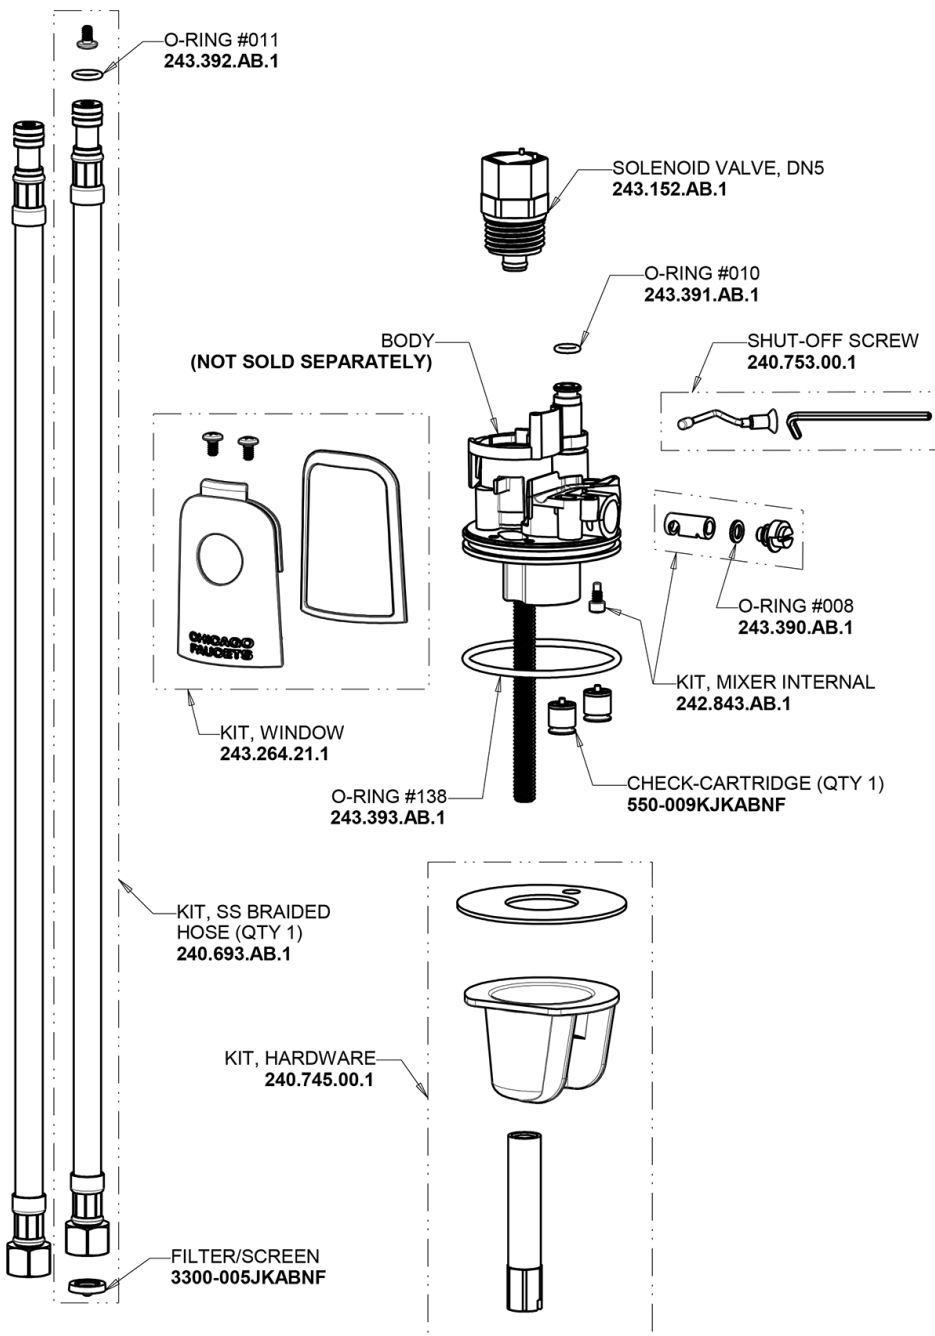

Repair Parts

116.939.AB.1

HyTronic Curve Sink Faucet with Dual Beam Infrared Sensor

CHICAGO FAUCETS®

Geberit Group

HyTronic Base with Internal Mixer

Base Parts:

Hose, 1/2" IPS x 3/8" COM x 24" L
243.705.AB.1

116.939.AB.1

HyTronic Curve Sink Faucet with Dual Beam Infrared Sensor

CHICAGO FAUCETS®

Geberit Group

HyTronic Curve Spout
242.755.AB.1

- FLOW CONTROL 1.5 GPM MAX
1020-006KJKABNF
- CHECK-CARTRIDGE
550-009KJKABNF
- O-RING #010
243.391.AB.1

Vandal Proof Non-Aerating Laminar Stream Solidifer Outlet
242.757.AB.1

Self Sustaining Power System
SSPS

Electronic Module
242.574.00.1

For Technical Assistance:

Phone: 800-TEC-TRUE (832-8783)

Email: techsupport.us@chicagofaucets.com