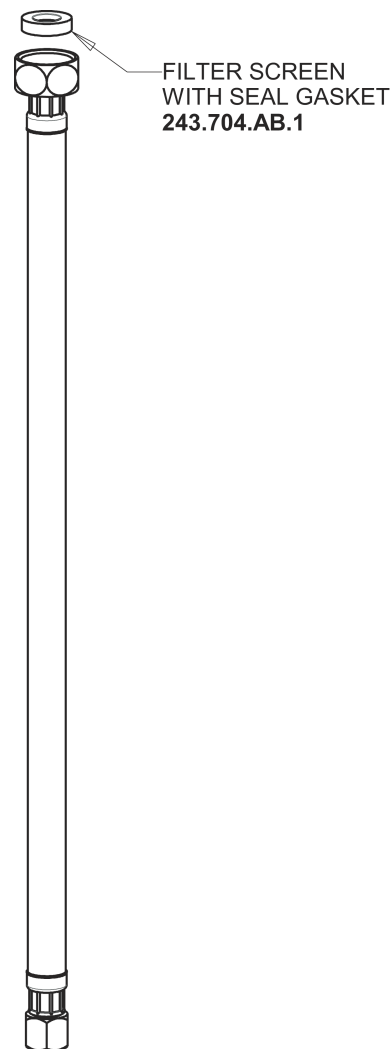

Repair Parts

116.939.AB.1

HyTronic Curve Sink Faucet with Dual Beam Infrared Sensor

CHICAGO FAUCETS®

Geberit Group

HyTronic Base with Internal Mixer

Base Parts:

Hose, 1/2" IPS x 3/8" COM x 24" L
243.705.AB.1

116.939.AB.1

HyTronic Curve Sink Faucet with Dual Beam Infrared Sensor

CHICAGO FAUCETS®

Geberit Group

HyTronic Curve Spout
242.755.AB.1

- FLOW CONTROL 1.5 GPM MAX
1020-006KJKABNF
- CHECK-CARTRIDGE
550-009KJKABNF
- O-RING #010
243.391.AB.1