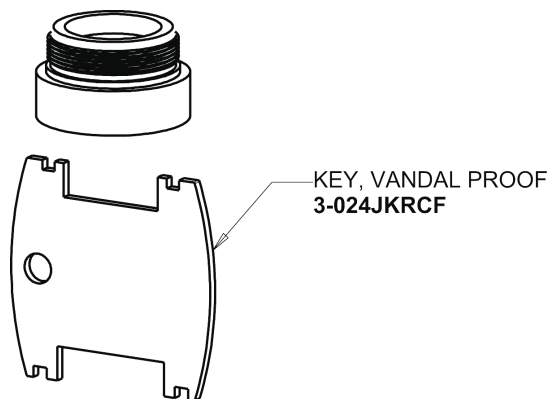

Repair Parts

116.939.AB.1

HyTronic Curve Sink Faucet with Dual Beam Infrared Sensor

CHICAGO FAUCETS®

Geberit Group

HyTronic Curve Spout
242.755.AB.1

- FLOW CONTROL 1.5 GPM MAX
  1020-006KJKABNF
- CHECK-CARTRIDGE
  550-009KJKABNF
- O-RING #010
  243.391.AB.1

Vandal Proof Non-Aerating Laminar Stream Solidifer Outlet
242.757.AB.1

Self Sustaining Power System
SSPS

Electronic Module
242.574.00.1

For Technical Assistance:

Phone: 800-TEC-TRUE (832-8783)

Email: techsupport.us@chicagofaucets.com

2100 South Clearwater Drive
Des Plaines, IL 60018
Phone: 847-803-5000
chicagofaucets.com