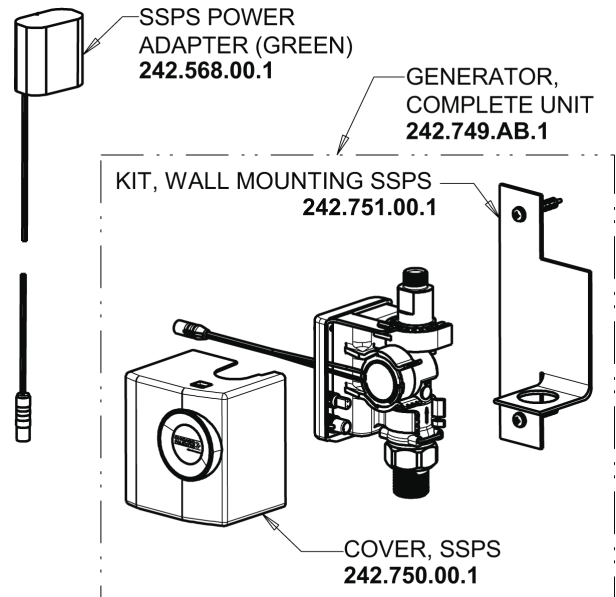

Self Sustaining Power System
SSPS

Electronic Module
242.574.00.1