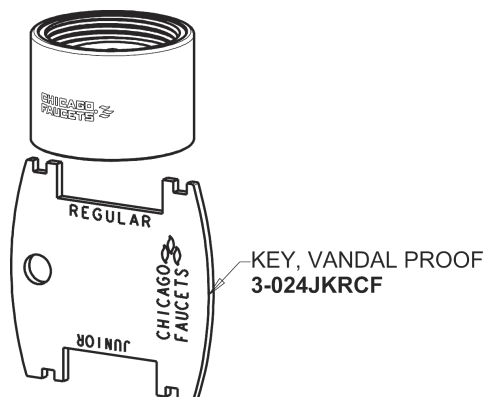

## Base Parts:

Hose, 1/2" IPS x 3/8" COM x 18" L  
243.705.AB.1

# Repair Parts

116.933.AB.1

HyTronic Gooseneck Sink Faucet with Dual Beam Infrared Sensor

**CHICAGO FAUCETS** 

a Geberit company

5-1/4" Rigid / Swing Gooseneck Spout  
**GN2AH8JKABCP**

1.5 GPM (5.7 L/min) Vandal Proof Non-Aerating Laminar  
Outlet  
**E36VPJKABCP**