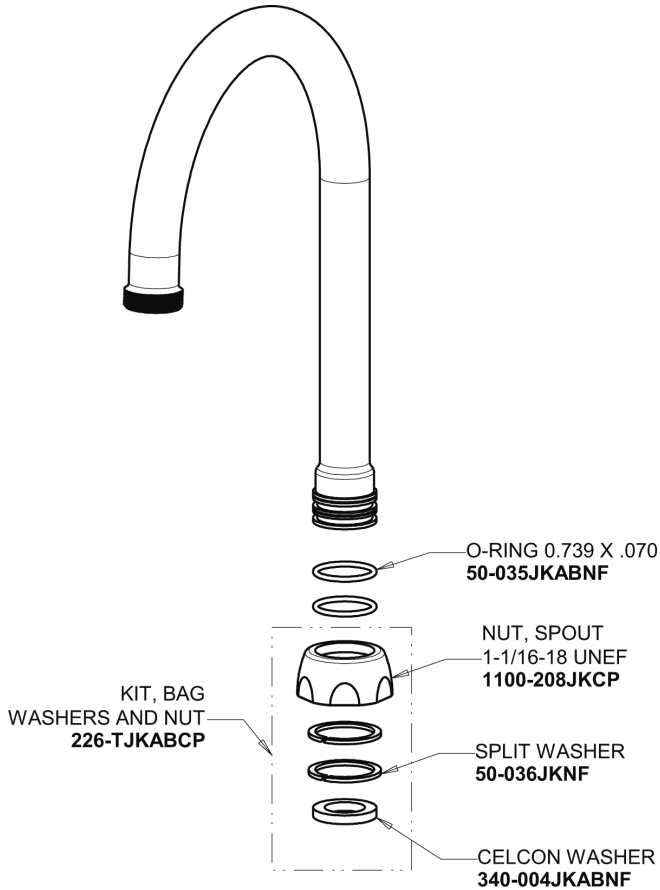

## Base Parts:

Hose, 1/2" IPS x 3/8" COM x 18" L  
243.705.AB.1

# Repair Parts

116.933.AB.1

HyTronic Gooseneck Sink Faucet with Dual Beam Infrared Sensor

**CHICAGO FAUCETS** 

a Geberit company

5-1/4" Rigid / Swing Gooseneck Spout  
**GN2AH8JKABCP**

1.5 GPM (5.7 L/min) Vandal Proof Non-Aerating Laminar  
Outlet  
**E36VPJKABCP**