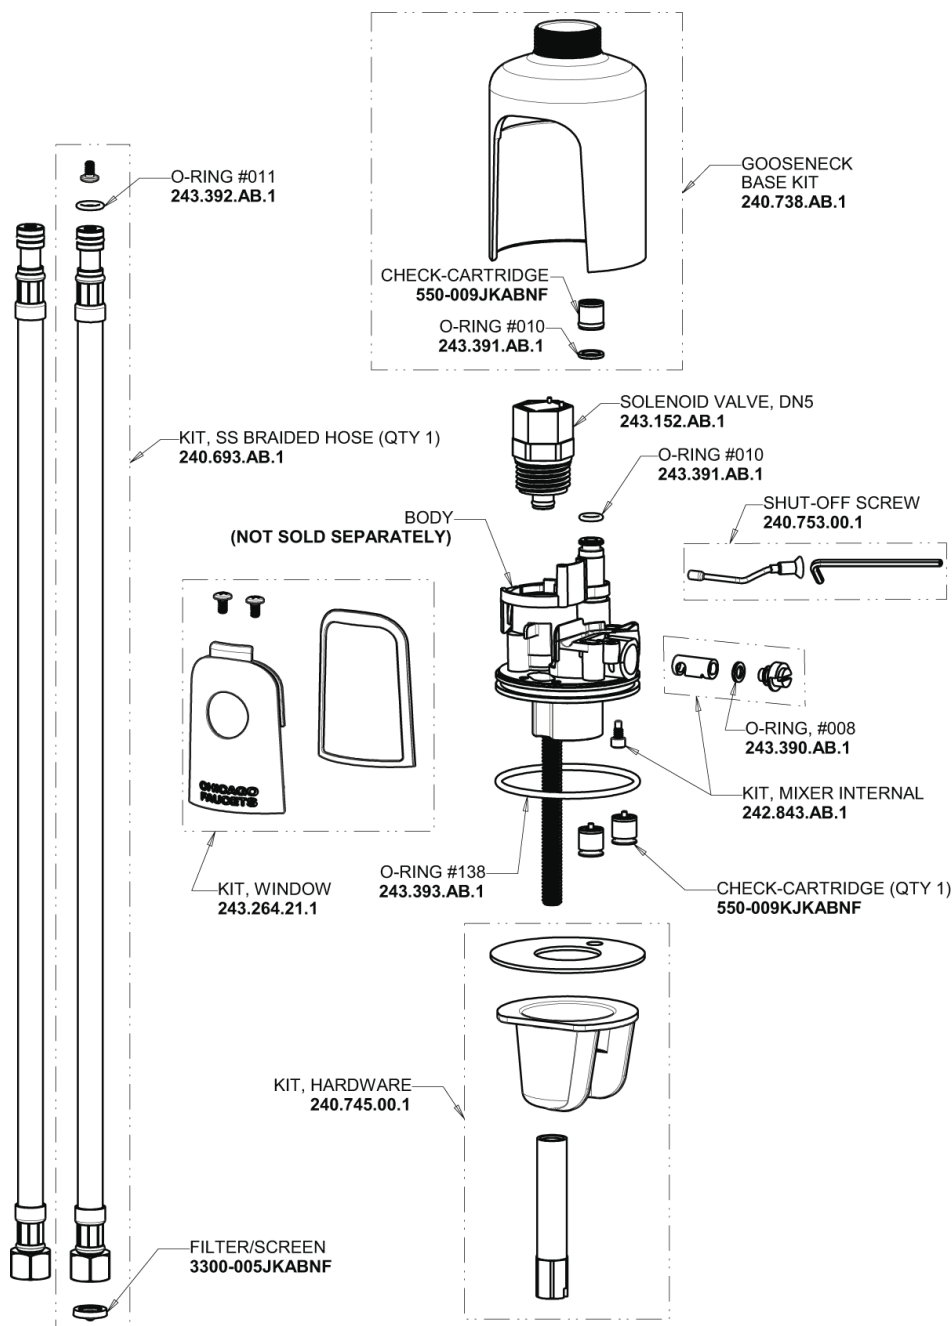

# Repair Parts

116.933.AB.1

HyTronic Gooseneck Sink Faucet with Dual Beam Infrared Sensor

**CHICAGO  
FAUCETS**

a Geberit company

## Base Parts:

Hose, 1/2" IPS x 3/8" COM x 18" L  
243.705.AB.1

# Repair Parts

116.933.AB.1

HyTronic Gooseneck Sink Faucet with Dual Beam Infrared Sensor

**CHICAGO FAUCETS** 

a Geberit company

5-1/4" Rigid / Swing Gooseneck Spout  
**GN2AH8JKABCP**

1.5 GPM (5.7 L/min) Vandal Proof Non-Aerating Laminar  
Outlet  
**E36VPJKABCP**