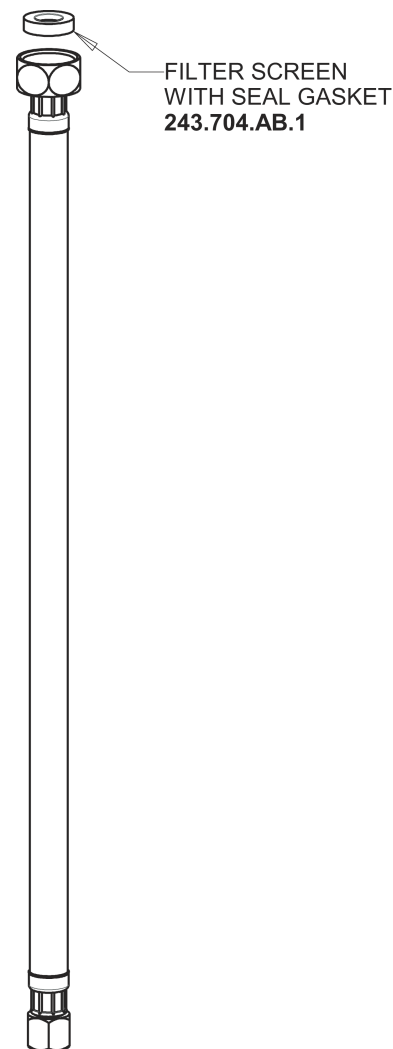

# Repair Parts

116.933.AB.1

HyTronic Gooseneck Sink Faucet with Dual Beam Infrared Sensor

**CHICAGO  
FAUCETS**

a Geberit company

## Base Parts:

Hose, 1/2" IPS x 3/8" COM x 18" L  
243.705.AB.1