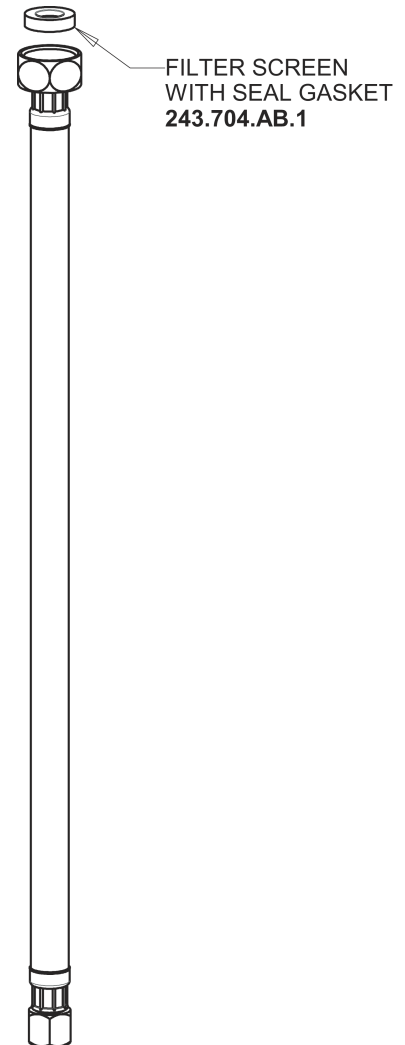

Repair Parts

116.932.AB.1

HyTronic Contemporary Sink Faucet with Dual Beam Infrared Sensor

CHICAGO FAUCETS®

Geberit Group

HyTronic Base with Internal Mixer

Base Parts:

Hose, 1/2" IPS x 3/8" COM x 24" L
243.705.AB.1

116.932.AB.1

HyTronic Contemporary Sink Faucet with Dual Beam Infrared Sensor

CHICAGO FAUCETS®

Geberit Group

HyTronic Contemporary Spout
240.729.AB.1

CHECK-CARTRIDGE
550-009KJKABNF

O-RING, #010
243.391.AB.1