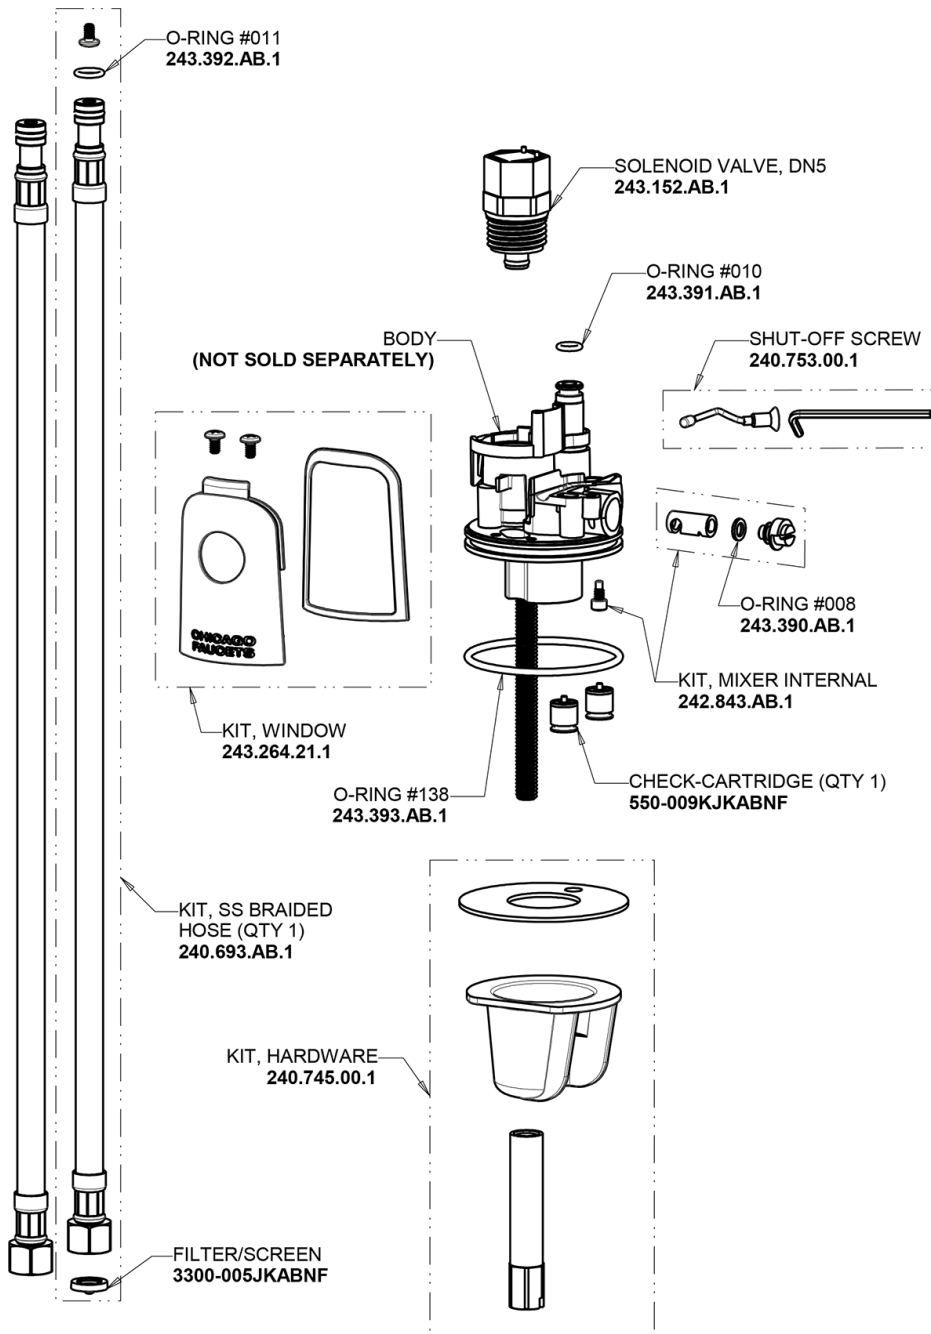

Repair Parts

116.932.AB.1

HyTronic Contemporary Sink Faucet with Dual Beam Infrared Sensor

CHICAGO FAUCETS®

Geberit Group

HyTronic Base with Internal Mixer

Base Parts:

Hose, 1/2" IPS x 3/8" COM x 24" L
243.705.AB.1

116.932.AB.1

HyTronic Contemporary Sink Faucet with Dual Beam Infrared Sensor

CHICAGO FAUCETS®

Geberit Group

HyTronic Contemporary Spout
240.729.AB.1

CHECK-CARTRIDGE
550-009KJKABNF

O-RING, #010
243.391.AB.1

1.5 GPM (5.7 L/min) Vandal Proof Non-Aerating Laminar
Outlet
E37VPJKABCP

VANDAL PROOF KEY
3-024JKRCF

Self Sustaining Power System
SSPS

Electronic Module
242.574.00.1

For Technical Assistance:

Phone: 800-TEC-TRUE (832-8783)