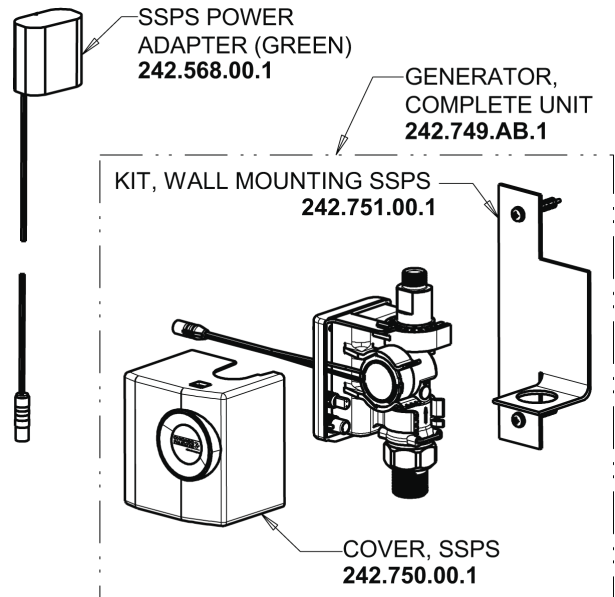

Electronic Module
242.574.00.1