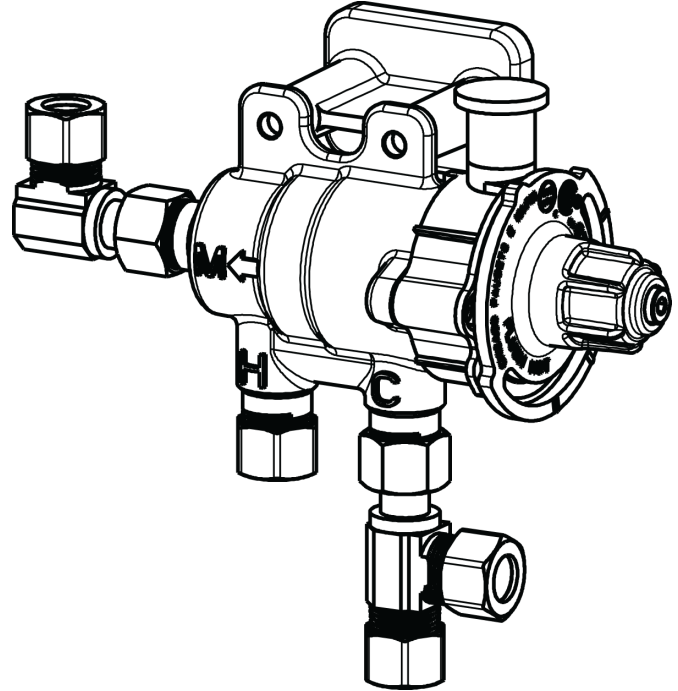

Thermostatic Mixing Valve
131-CFMABNF