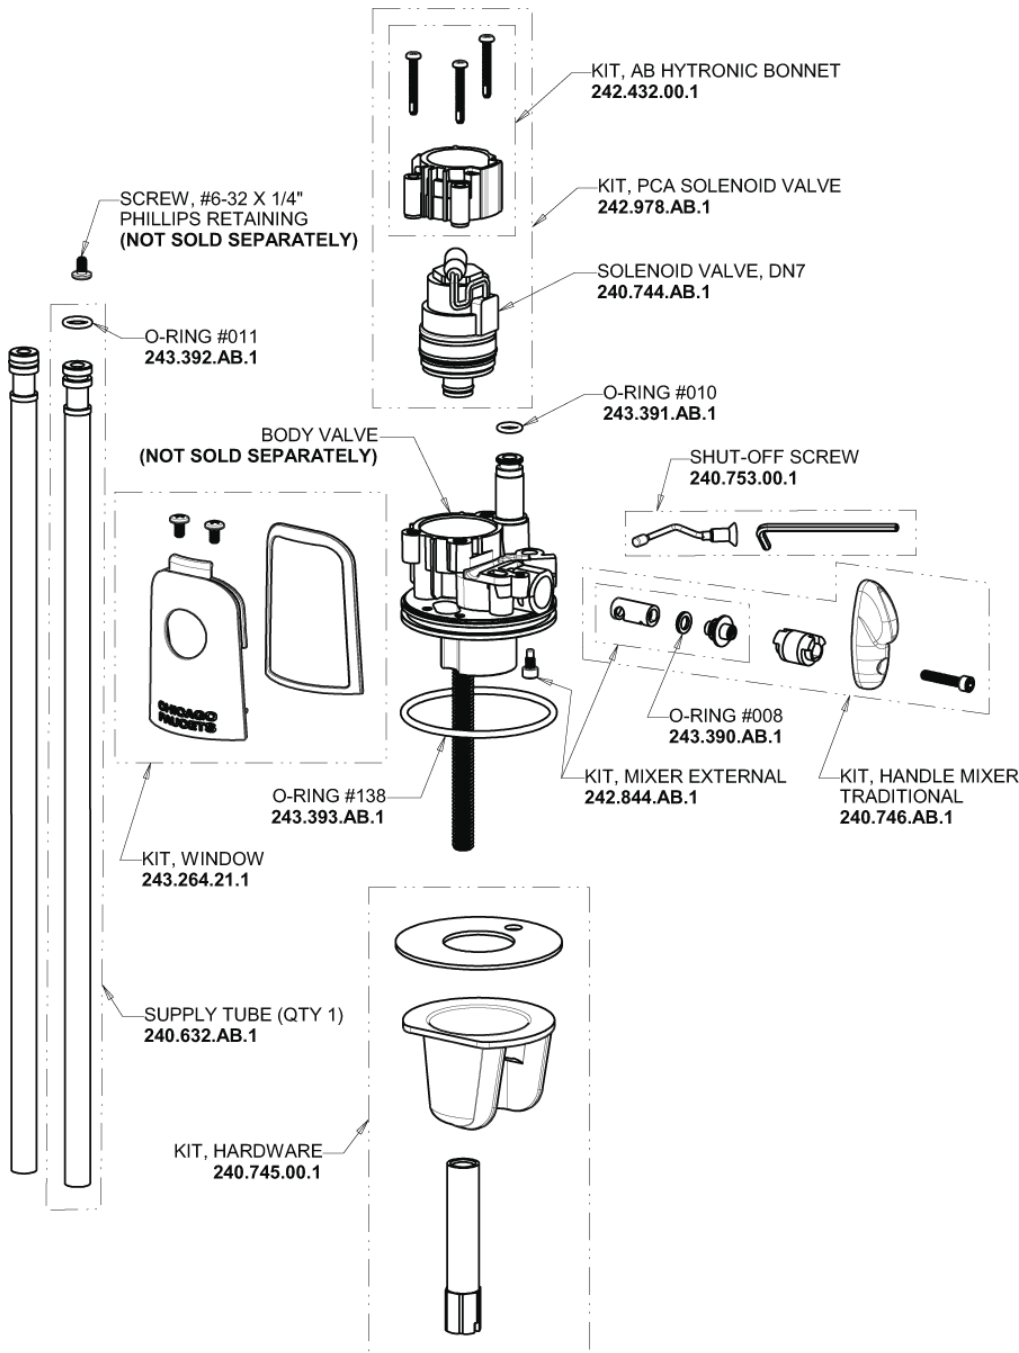

Repair Parts

116.886.AB.1

HyTronic Traditional Sink Faucet with Dual Beam Infrared Sensor - Patient Care Application

**CHICAGO
FAUCETS**

a Geberit company

Base Parts:

HyTronic Traditional Spout 240.723.AB.1

CHECK-CARTRIDGE
550-009KJKABNF

O-RING, #010
243.391.AB.1

2.2 GPM (8.3 L/min) Vandal Proof Softflo Aerator E12VPJKABCP

VANDAL PROOF KEY
3-024JKRCF

For Technical Assistance:

Phone: 800-TEC-TRUE (832-8783)

Email: techsupport.us@chicagofaucets.com

2100 South Clearwater Drive

Des Plaines, IL 60018

Phone: 847-803-5000

chicagofaucets.com

Repair Parts

116.886.AB.1

HyTronic Traditional Sink Faucet with Dual Beam Infrared Sensor -
Patient Care Application

**CHICAGO
FAUCETS** 