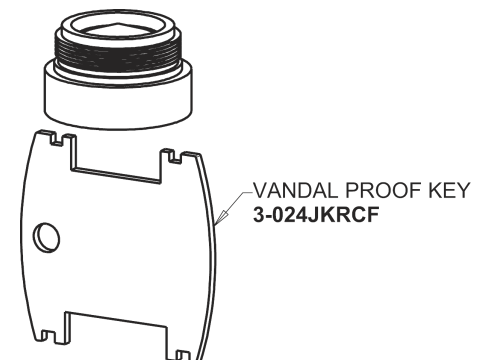

Repair Parts

116.886.AB.1

HyTronic Traditional Sink Faucet with Dual Beam Infrared Sensor - Patient Care Application

**CHICAGO
FAUCETS**

a Geberit company

Base Parts:

HyTronic Traditional Spout 240.723.AB.1

CHECK-CARTRIDGE
550-009KJKABNF

O-RING, #010
243.391.AB.1

2.2 GPM (8.3 L/min) Vandal Proof Softflo Aerator E12VPJKABCP

VANDAL PROOF KEY
3-024JKRCF

For Technical Assistance:

Phone: 800-TEC-TRUE (832-8783)

Email: techsupport.us@chicagofaucets.com