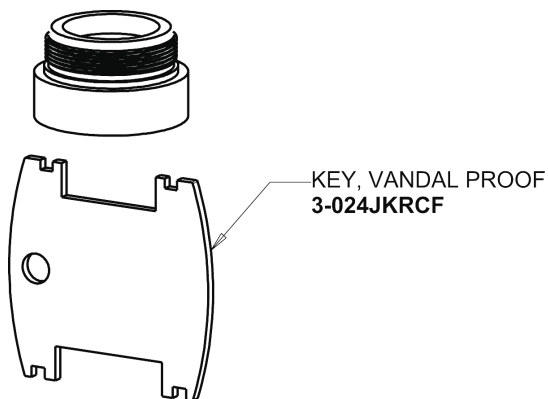

Repair Parts

116.879.AB.1

HyTronic Curve Sink Faucet with Dual Beam Infrared Sensor

CHICAGO FAUCETS®

Geberit Group

HyTronic Curve Spout
242.798.AB.1

- FLOW CONTROL 1.5 GPM MAX
  1020-006JKABNF
- CHECK-CARTRIDGE
  550-009JKABNF
- O-RING #010
  243.391.AB.1

Vandal Proof Non-Aerating Laminar Stream Solidifier Outlet
242.757.AB.1

Electronic Module
242.433.00.1

CR-P2 6V Lithium Battery
242.560.00.1

For Technical Assistance:

Phone: 800-TEC-TRUE (832-8783)

Email: techsupport.us@chicagofaucets.com

2100 South Clearwater Drive

Des Plaines, IL 60018

Phone: 847-803-5000

chicagofaucets.com