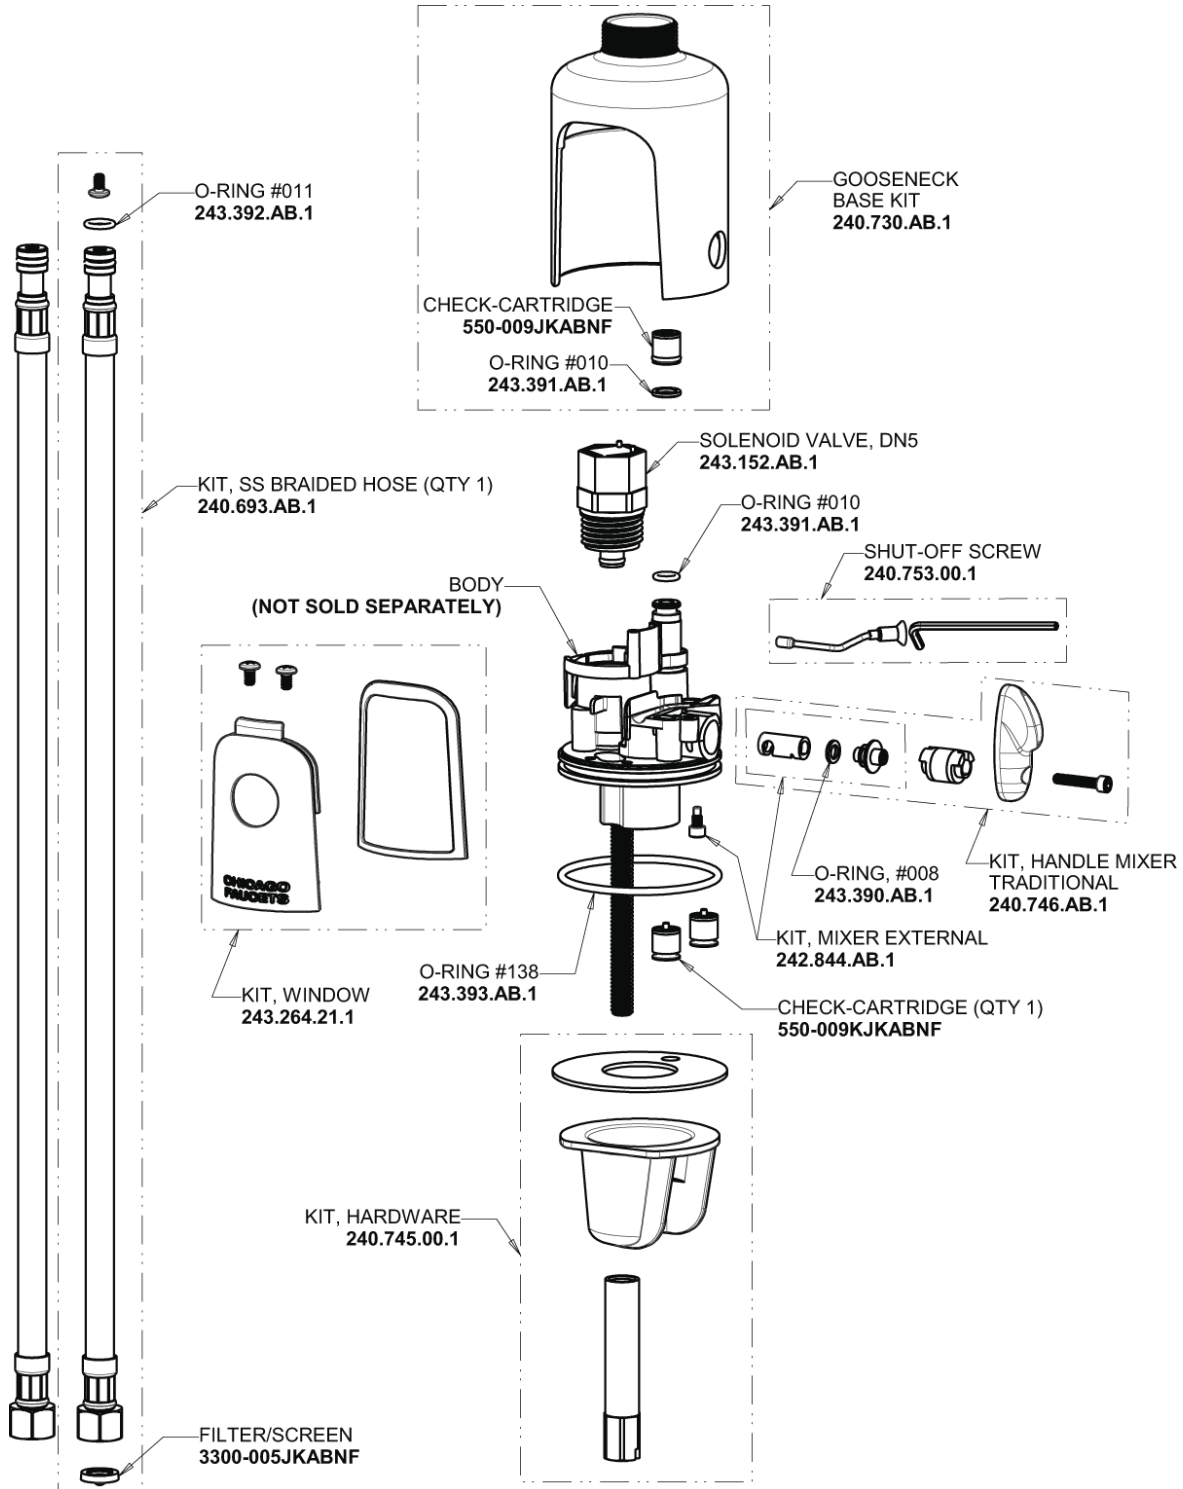

Repair Parts

116.879.AB.1

HyTronic Curve Sink Faucet with Dual Beam Infrared Sensor

**CHICAGO
FAUCETS**

a Geberit company

Base Parts:

For Technical Assistance:

Phone: 800-TEC-TRUE (832-8783)

Email: techsupport.us@chicagofaucets.com

2100 South Clearwater Drive

Des Plaines, IL 60018

Phone: 847-803-5000

chicagofaucets.com

Repair Parts

116.879.AB.1

HyTronic Curve Sink Faucet with Dual Beam Infrared Sensor

a Geberit company

HyTronic Curve Spout
242.798.AB.1

- FLOW CONTROL 1.5 GPM MAX
1020-006JKABNF
- CHECK-CARTRIDGE
550-009JKABNF
- O-RING #010
243.391.AB.1

Vandal Proof Non-Aerating Laminar Stream Solidifier Outlet
242.757.AB.1