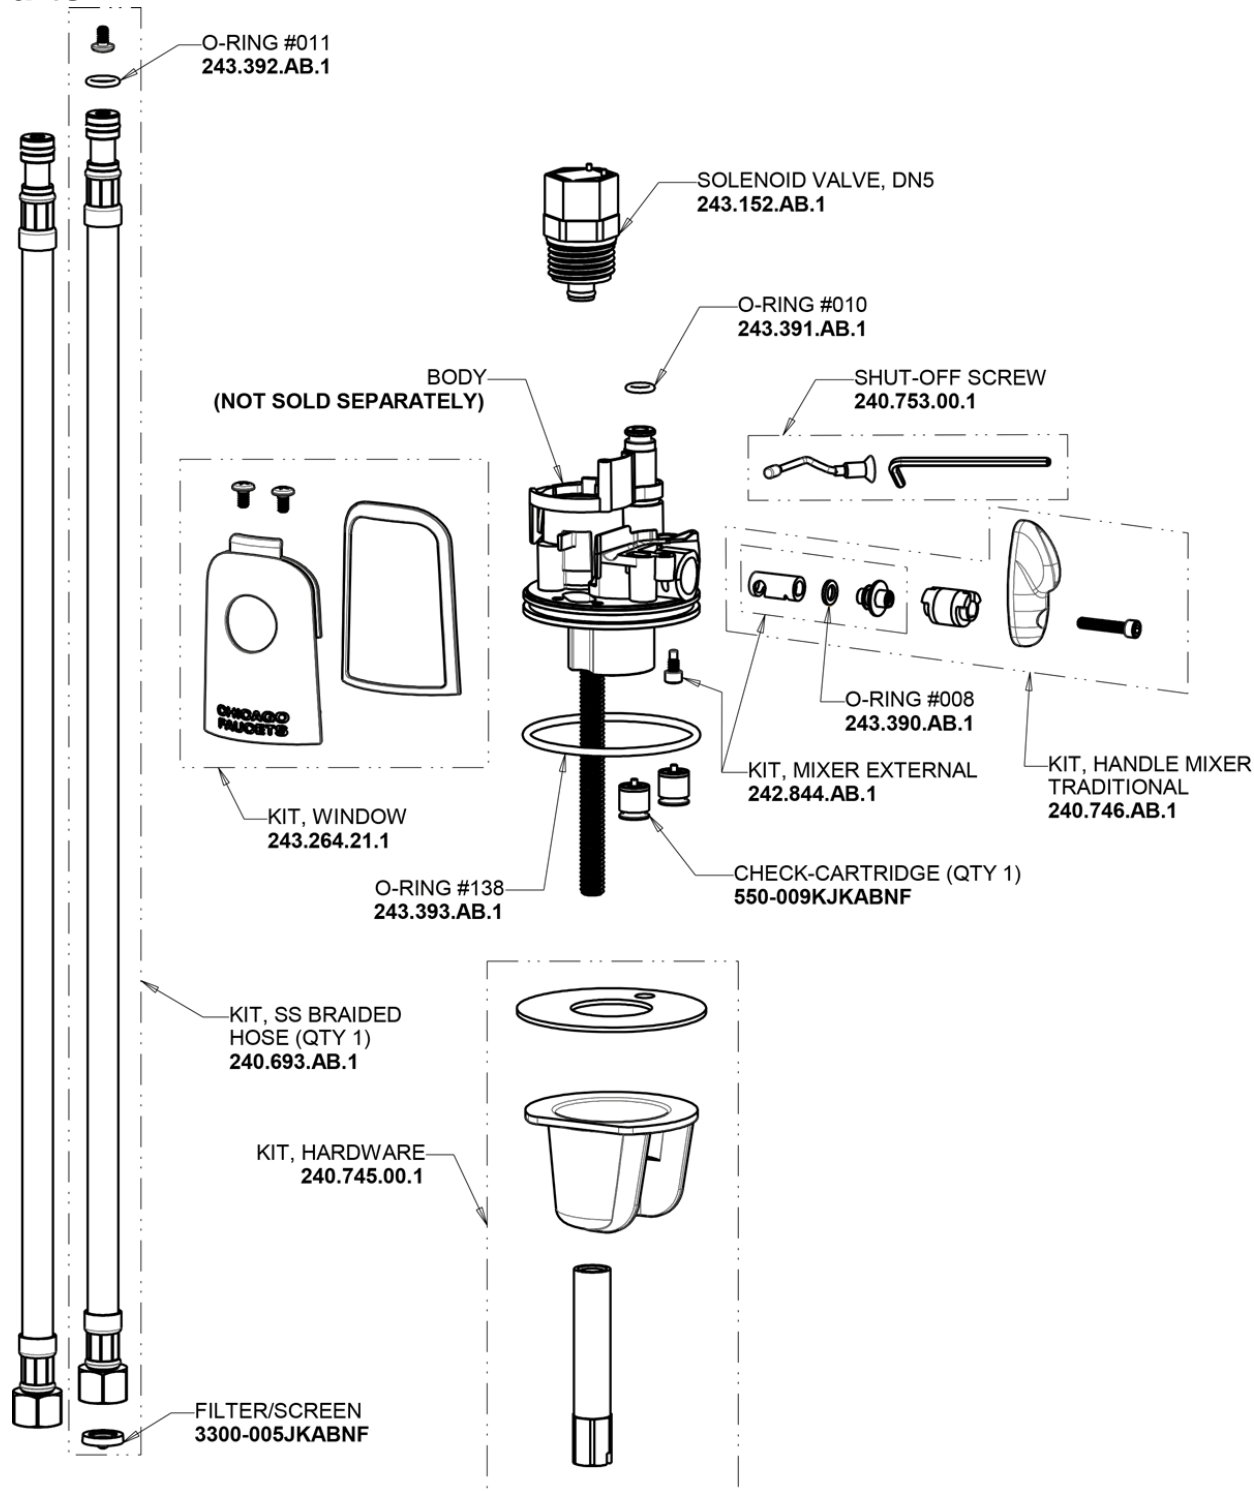

Repair Parts

116.879.AB.1

HyTronic Curve Sink Faucet with Dual Beam Infrared Sensor

CHICAGO FAUCETS®

Geberit Group

HyTronic Base with User Temp Control

Base Parts:

For Technical Assistance:

HyTronic Curve Sink Faucet with Dual Beam Infrared Sensor

CHICAGO FAUCETS®

Geberit Group

HyTronic Curve Spout
242.798.AB.1

- FLOW CONTROL 1.5 GPM MAX
1020-006JKABNF
- CHECK-CARTRIDGE
550-009JKABNF
- O-RING #010
243.391.AB.1

Vandal Proof Non-Aerating Laminar Stream Solidifier Outlet
242.757.AB.1

Electronic Module
242.433.00.1

CR-P2 6V Lithium Battery
242.560.00.1

For Technical Assistance:

Phone: 800-TEC-TRUE (832-8783)

Email: techsupport.us@chicagofaucets.com