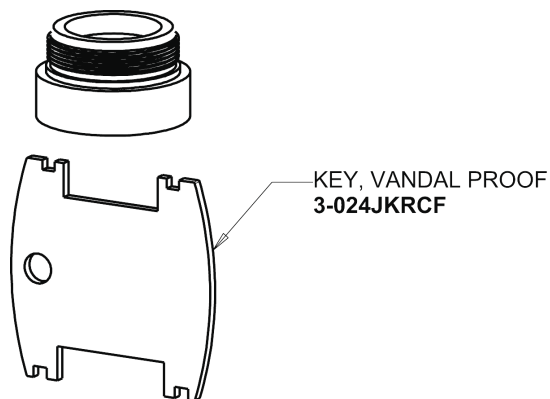

Repair Parts

116.879.AB.1

HyTronic Curve Sink Faucet with Dual Beam Infrared Sensor

**CHICAGO
FAUCETS**

a Geberit company

Base Parts:

For Technical Assistance:

Phone: 800-TEC-TRUE (832-8783)

Email: techsupport.us@chicagofaucets.com

2100 South Clearwater Drive

Des Plaines, IL 60018

Phone: 847-803-5000

chicagofaucets.com

Repair Parts

116.879.AB.1

HyTronic Curve Sink Faucet with Dual Beam Infrared Sensor

a Geberit company

HyTronic Curve Spout
242.798.AB.1

- FLOW CONTROL 1.5 GPM MAX
1020-006JKABNF
- CHECK-CARTRIDGE
550-009JKABNF
- O-RING #010
243.391.AB.1

Vandal Proof Non-Aerating Laminar Stream Solidifier Outlet
242.757.AB.1