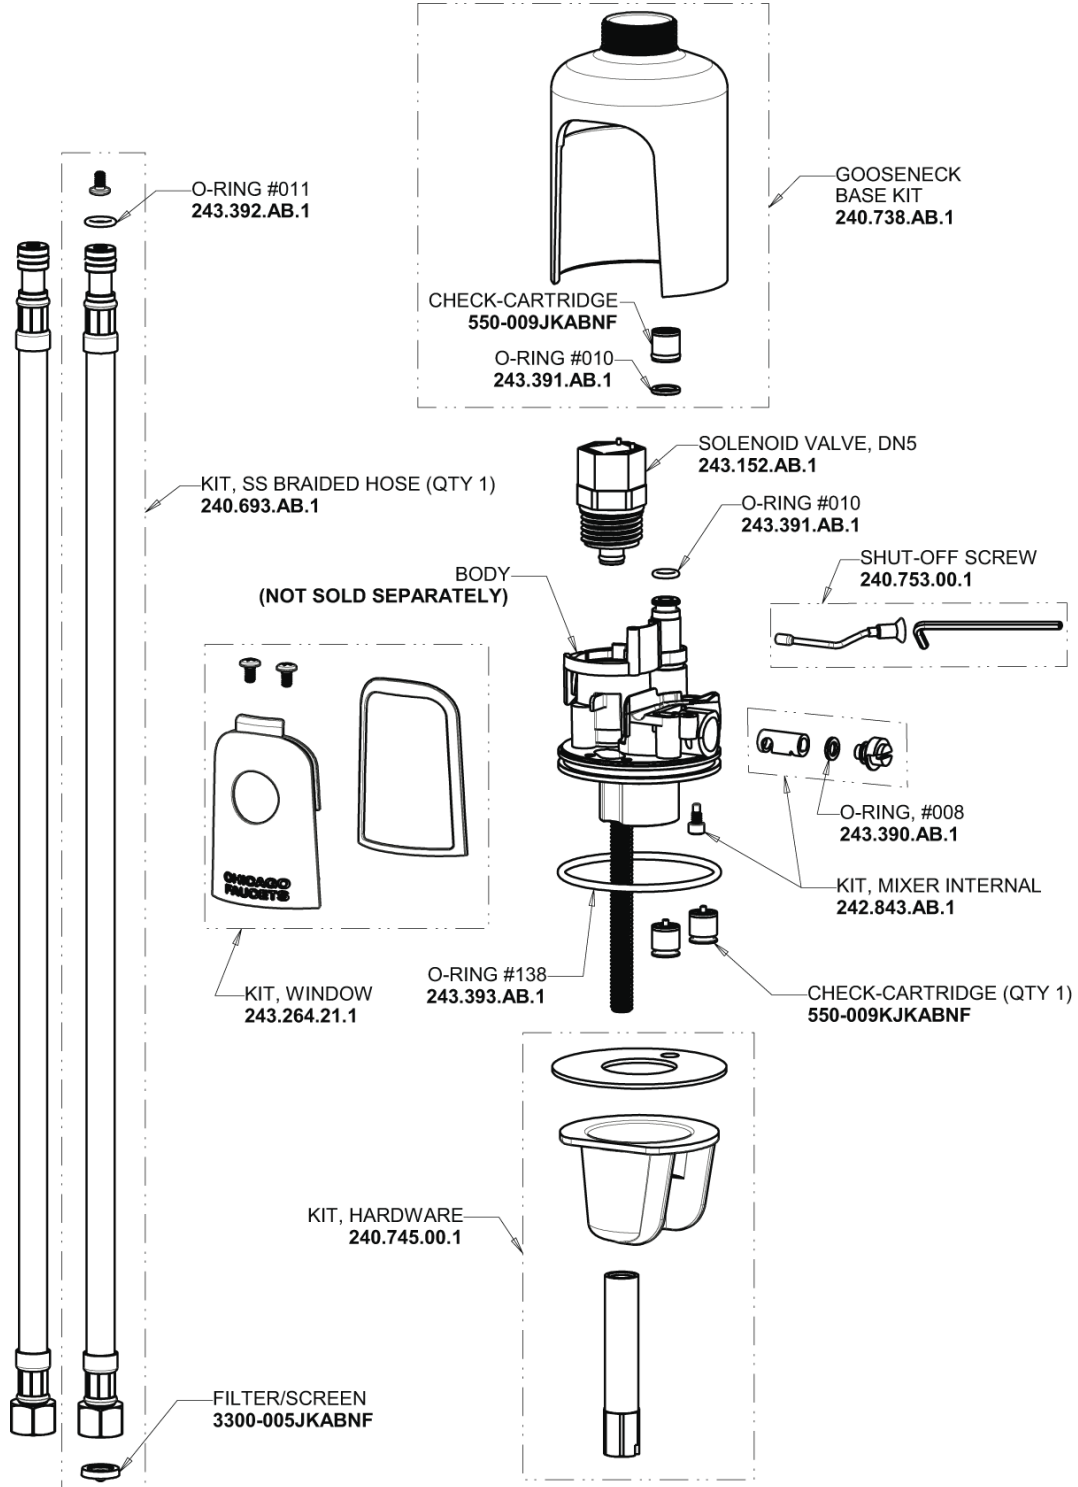

Repair Parts

116.869.AB.4

HyTronic Curve Sink Faucet with Dual Beam Infrared Sensor

a Geberit company

Base Parts:

For Technical Assistance:

Phone: 800-TEC-TRUE (832-8783)

Email: techsupport.us@chicagofaucets.com

2100 South Clearwater Drive

Des Plaines, IL 60018

Phone: 847-803-5000

chicagofaucets.com

Repair Parts

116.869.AB.4

HyTronic Curve Sink Faucet with Dual Beam Infrared Sensor

**CHICAGO
FAUCETS** 

a Geberit company

HyTronic Curve Spout
242.755.AB.1

- FLOW CONTROL 1.5 GPM MAX
1020-006KJKABNF 
- CHECK-CARTRIDGE
550-009KJKABNF 
- O-RING #010
243.391.AB.1 

Vandal Proof Non-Aerating Laminar Stream Solidifier Outlet
242.757.AB.1