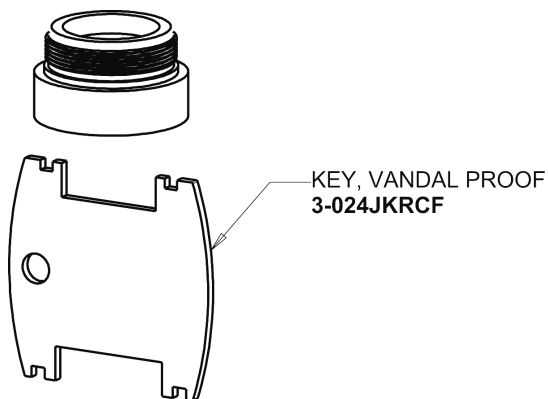

Repair Parts

116.869.AB.4

HyTronic Curve Sink Faucet with Dual Beam Infrared Sensor

a Geberit company

Base Parts:

For Technical Assistance:

Phone: 800-TEC-TRUE (832-8783)

Email: techsupport.us@chicagofaucets.com

2100 South Clearwater Drive

Des Plaines, IL 60018

Phone: 847-803-5000

chicagofaucets.com

Repair Parts

116.869.AB.4

HyTronic Curve Sink Faucet with Dual Beam Infrared Sensor

**CHICAGO
FAUCETS** 

a Geberit company

HyTronic Curve Spout
242.755.AB.1

- FLOW CONTROL 1.5 GPM MAX
1020-006KJKABNF 
- CHECK-CARTRIDGE
550-009KJKABNF 
- O-RING #010
243.391.AB.1 

Vandal Proof Non-Aerating Laminar Stream Solidifier Outlet
242.757.AB.1