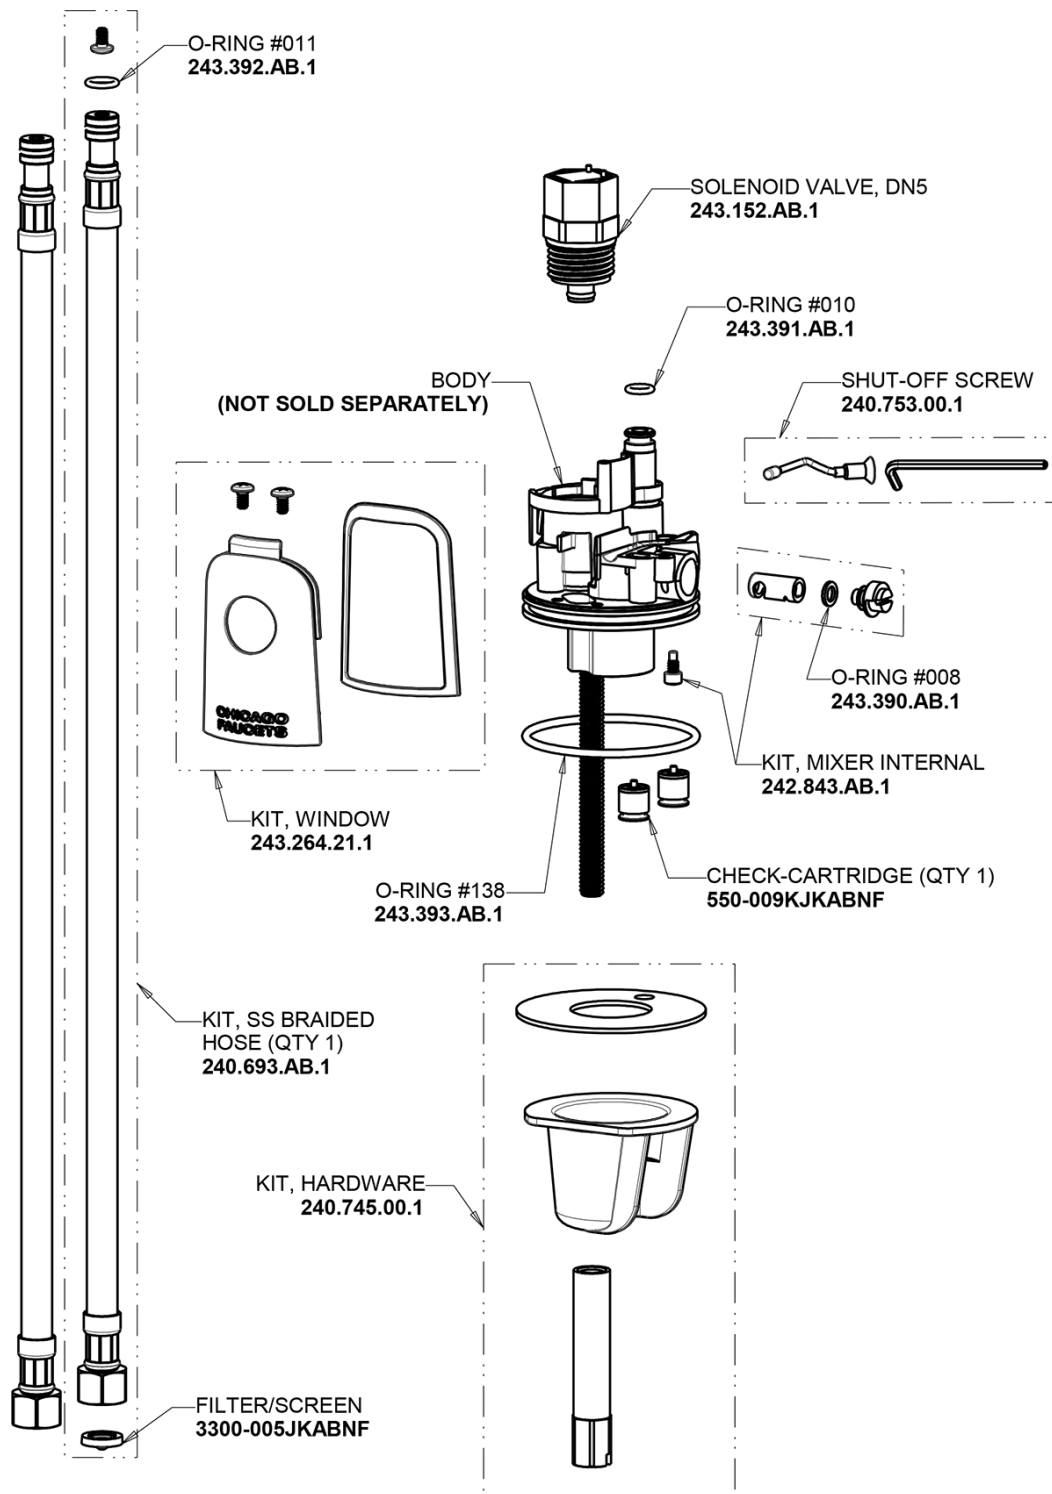

Repair Parts

116.867.AB.1

HyTronic Curve Sink Faucet with Dual Beam Infrared Sensor

**CHICAGO
FAUCETS** 

a Geberit company

HyTronic Base with Internal Mixer

Base Parts:

For Technical Assistance:

HyTronic Curve Sink Faucet with Dual Beam Infrared Sensor

a Geberit company

HyTronic Curve Spout
242.753.AB.1

Electronic Module
242.433.00.1

0.5 GPM (1.9 L/min) Vandal Proof Econo-Flo Non-Aerating
Spray
E2805JKABCP