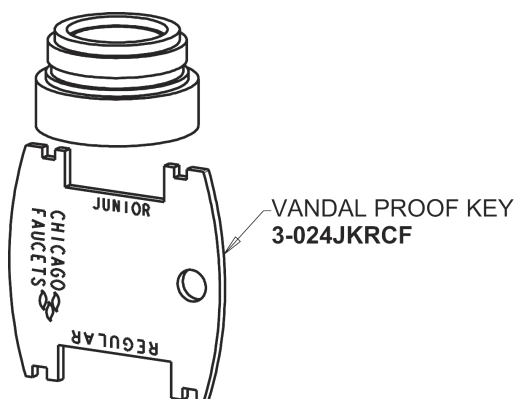

HyTronic Curve Sink Faucet with Dual Beam Infrared Sensor

a Geberit company

HyTronic Curve Spout
242.753.AB.1

Electronic Module
242.433.00.1

0.5 GPM (1.9 L/min) Vandal Proof Econo-Flo Non-Aerating
Spray
E2805JKABCP