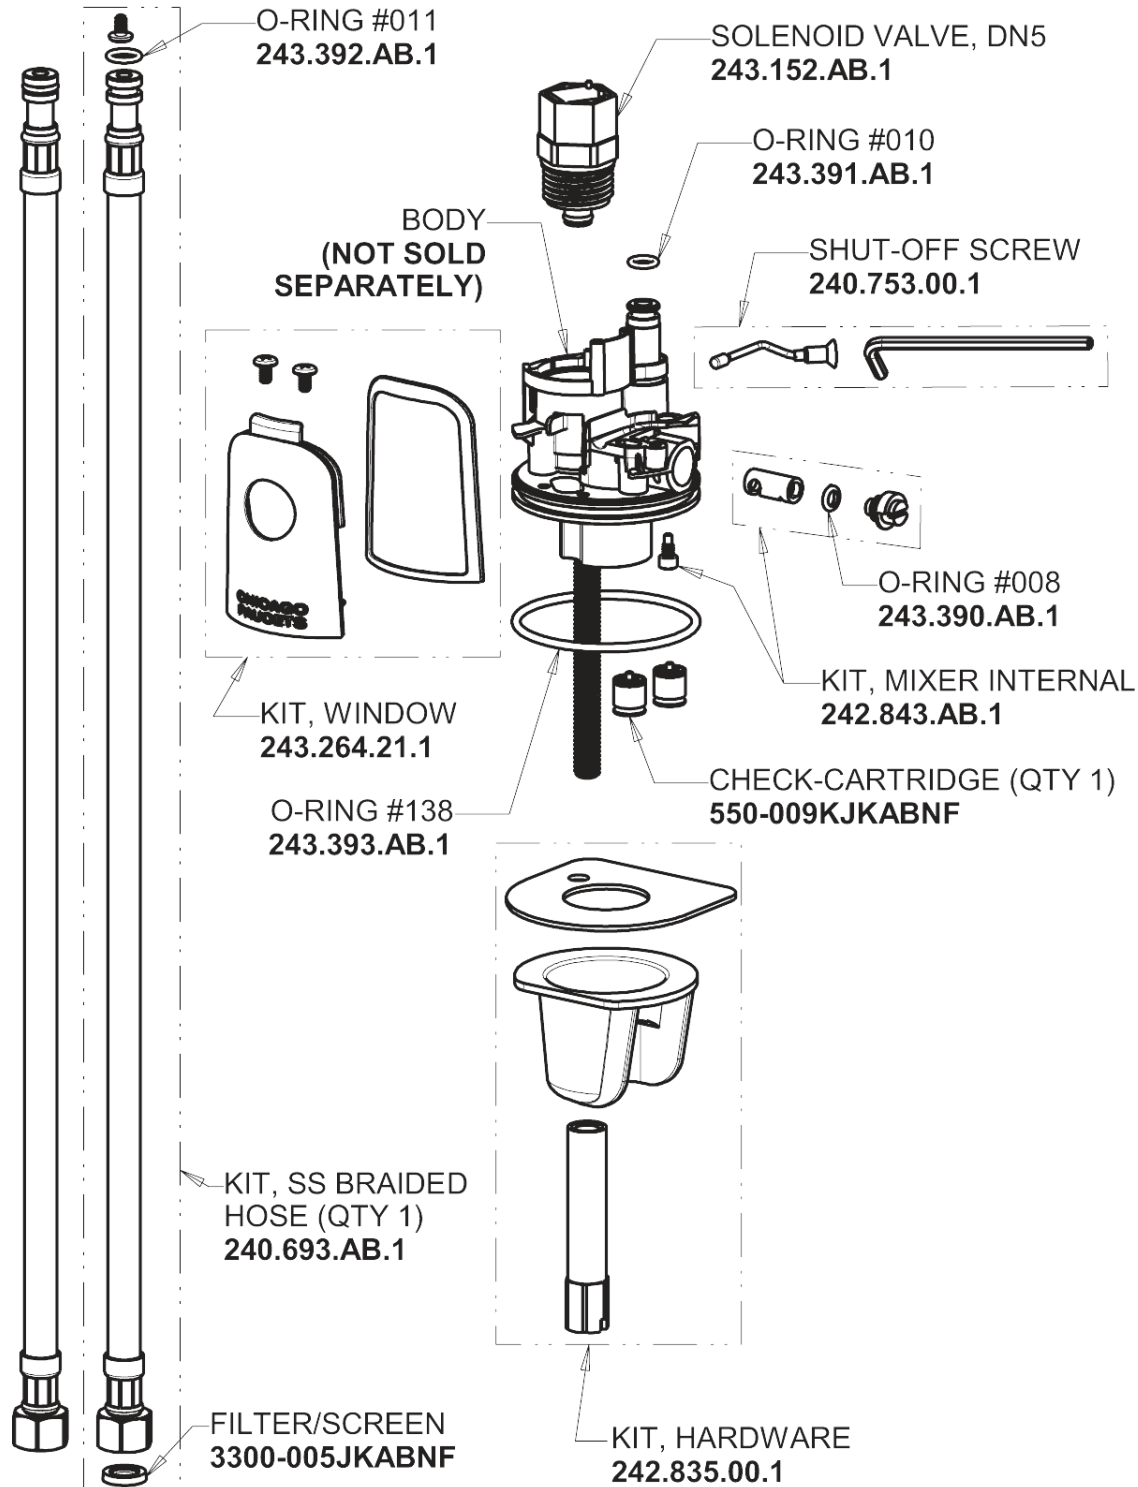

Repair Parts

116.860.AB.4

HyTronic Edge Lavatory Sink Faucet with Dual Beam Infrared Sensor

CHICAGO FAUCETS®

Geberit Group

Base Parts:

For Technical Assistance:

Phone: 800-TEC-TRUE (832-8783)

Email: techsupport.us@chicagofaucets.com

2100 South Clearwater Drive

Des Plaines, IL 60018

Phone: 847-803-5000

chicagofaucets.com

Repair Parts

116.860.AB.4

HyTronic Edge Lavatory Sink Faucet with Dual Beam Infrared Sensor

CHICAGO FAUCETS®

Geberit Group

HyTronic Edge Spout
242.756.AB.1

FLOW CONTROL 1.5 GPM MAX
1020-006JKABNF

CHECK-CARTRIDGE
550-009KJKABNF

O-RING, #010
243.391.AB.1

Electronic Module
242.574.00.1

Vandal Proof Non-Aerating Laminar Stream Solidifier Outlet
242.757.AB.1