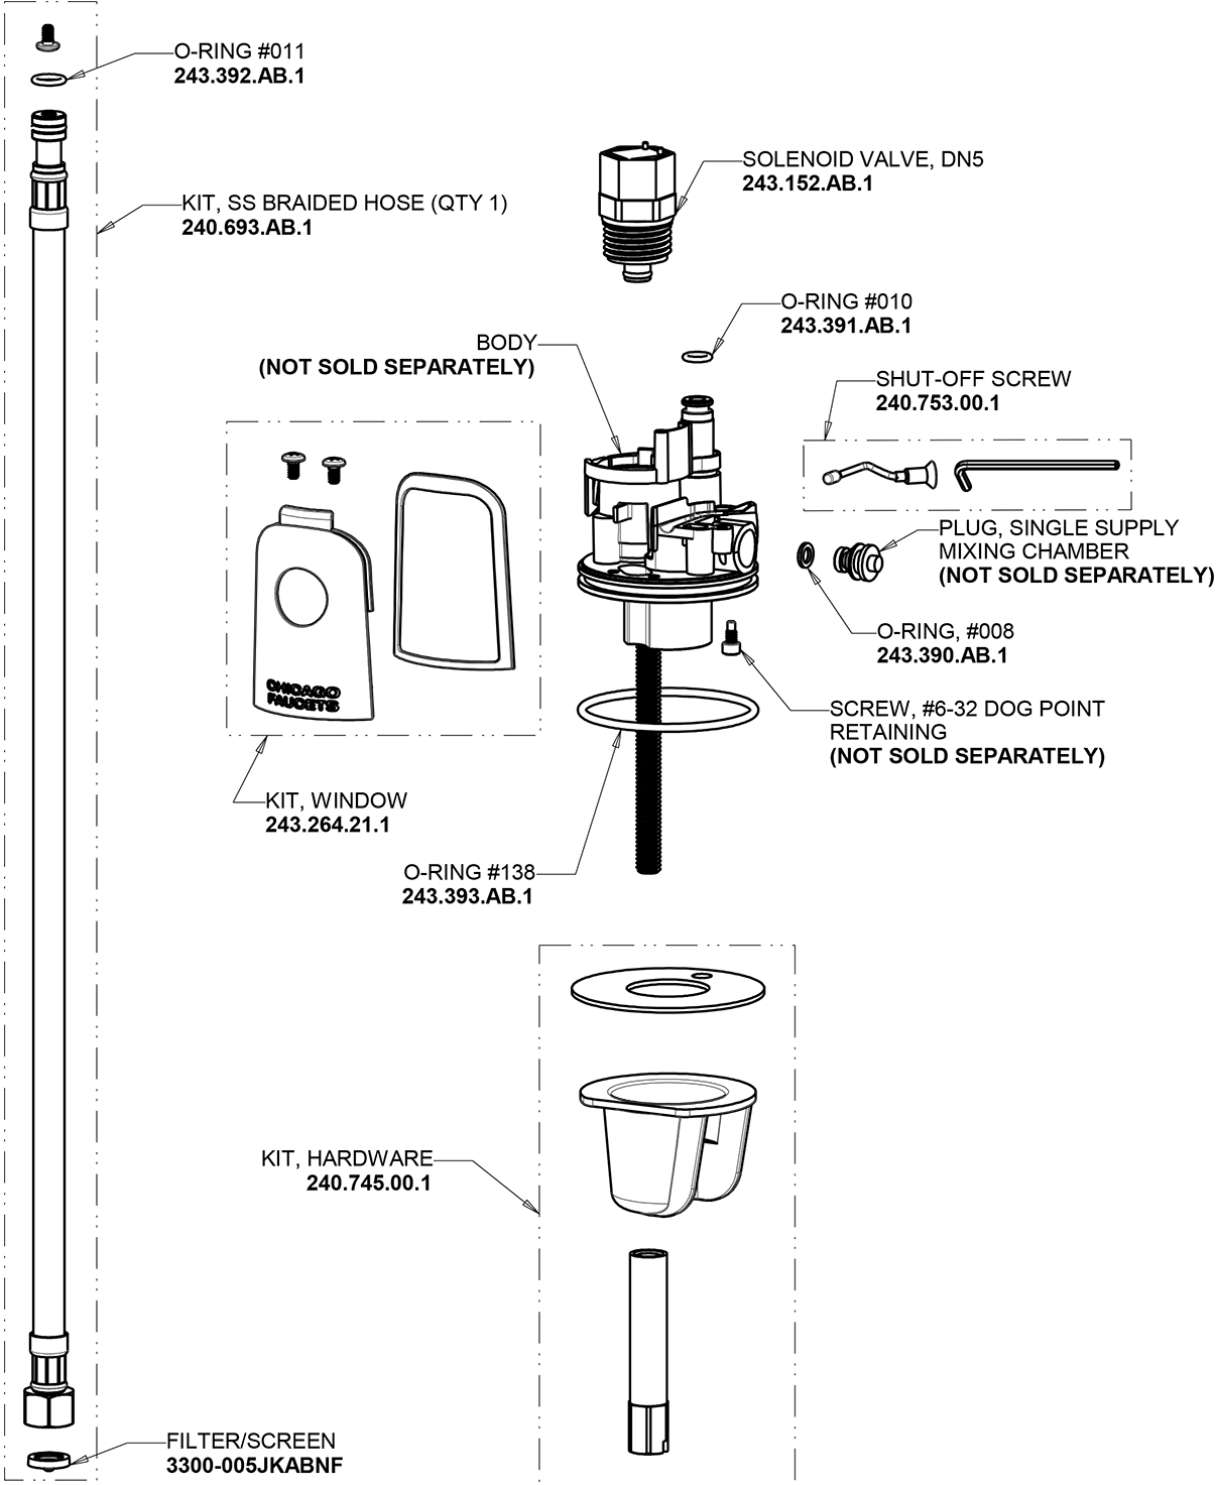

# Repair Parts

116.857.AB.1

HyTronic Curve Sink Faucet with Dual Beam Infrared Sensor

## Base Parts: