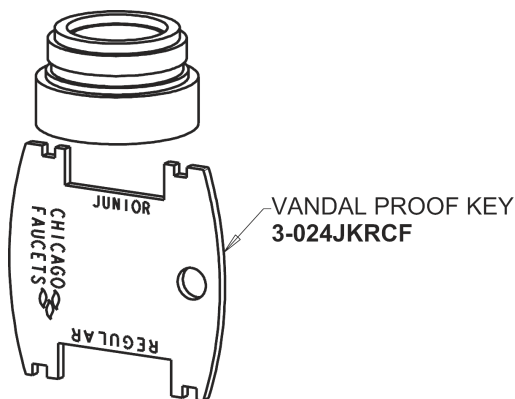

# CHICAGO FAUCETS®

Geberit Group

HyTronic Curve Spout  
242.753.AB.1

Electronic Module  
242.433.00.1

0.5 GPM (1.9 L/min) Vandal Proof Econo-Flo Non-Aerating  
Spray  
E2805JKABCP

CR-P2 6V Lithium Battery  
242.560.00.1