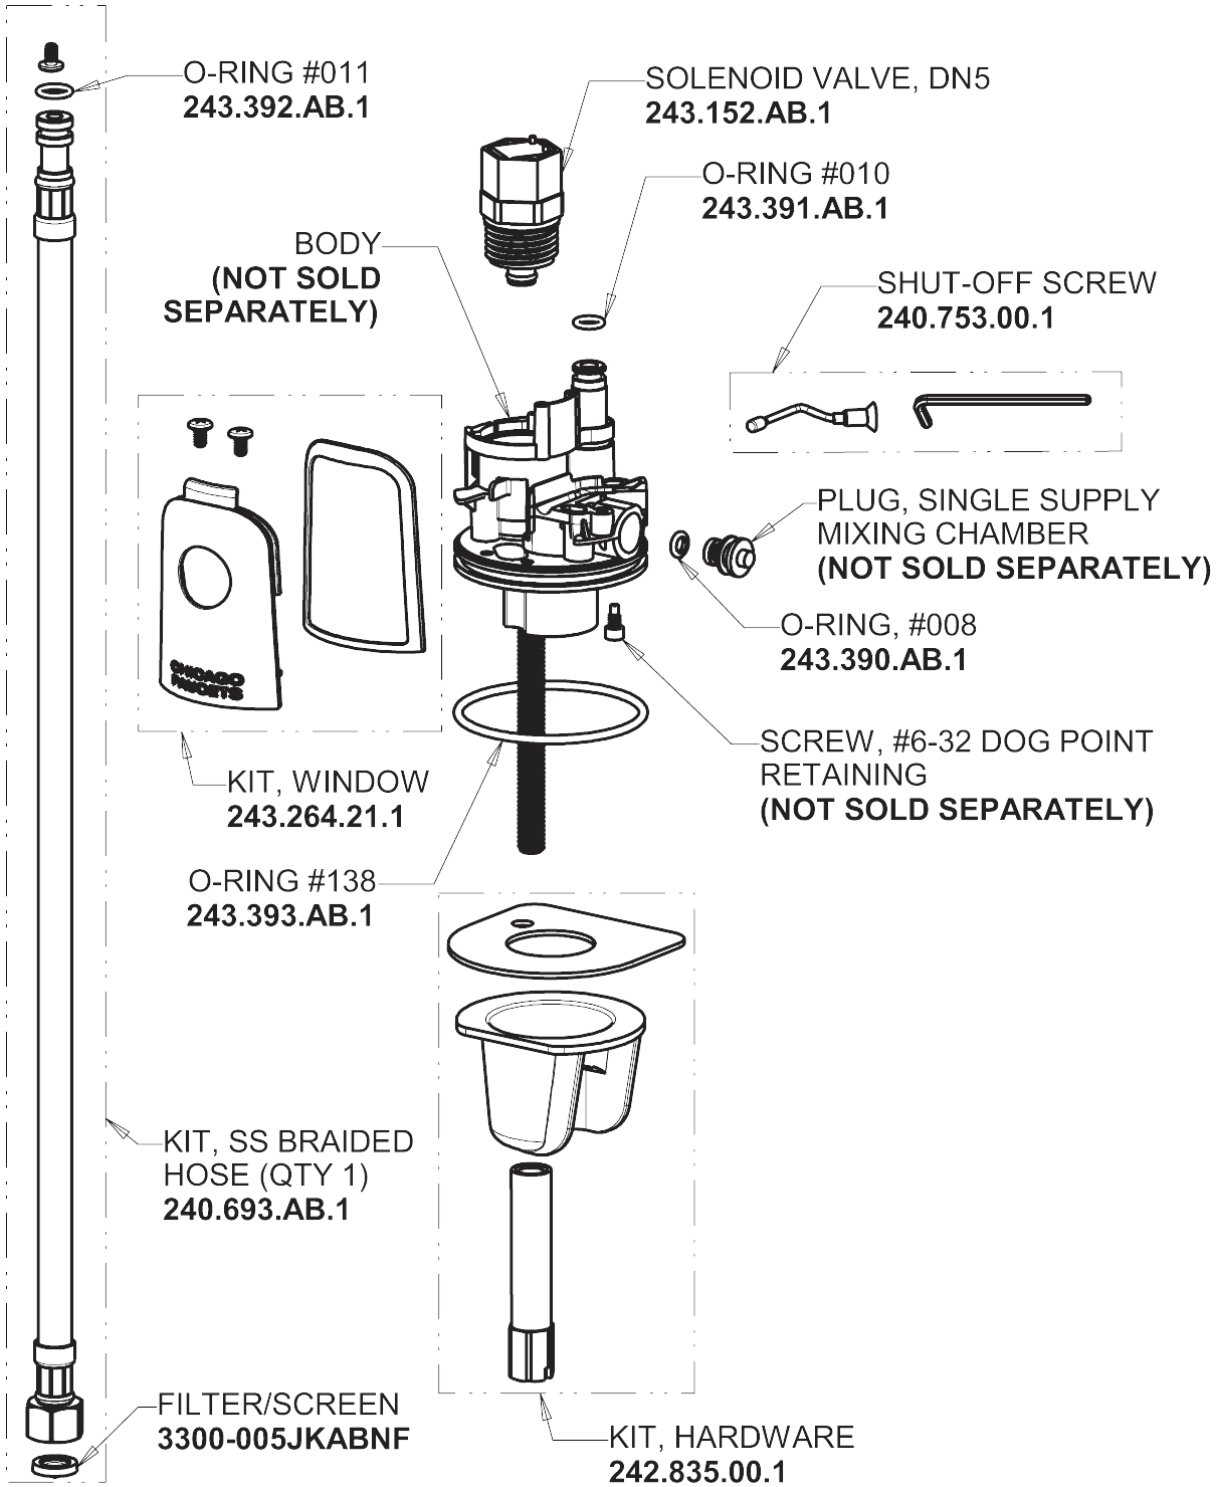

Repair Parts

116.850.AB.1

HyTronic Edge Lavatory Sink Faucet with Dual Beam Infrared Sensor

**CHICAGO
FAUCETS**

a Geberit company

Base Parts:

For Technical Assistance:

Phone: 800-TEC-TRUE (832-8783)

**CHICAGO
FAUCETS** 

a Geberit company

HyTronic Edge Spout
242.756.AB.1

FLOW CONTROL 1.5 GPM MAX
1020-006JKABNF

CHECK-CARTRIDGE
550-009KJKABNF

O-RING, #010
243.391.AB.1

Electronic Module
242.433.00.1

Vandal Proof Non-Aerating Laminar Stream Solidifier Outlet
242.757.AB.1