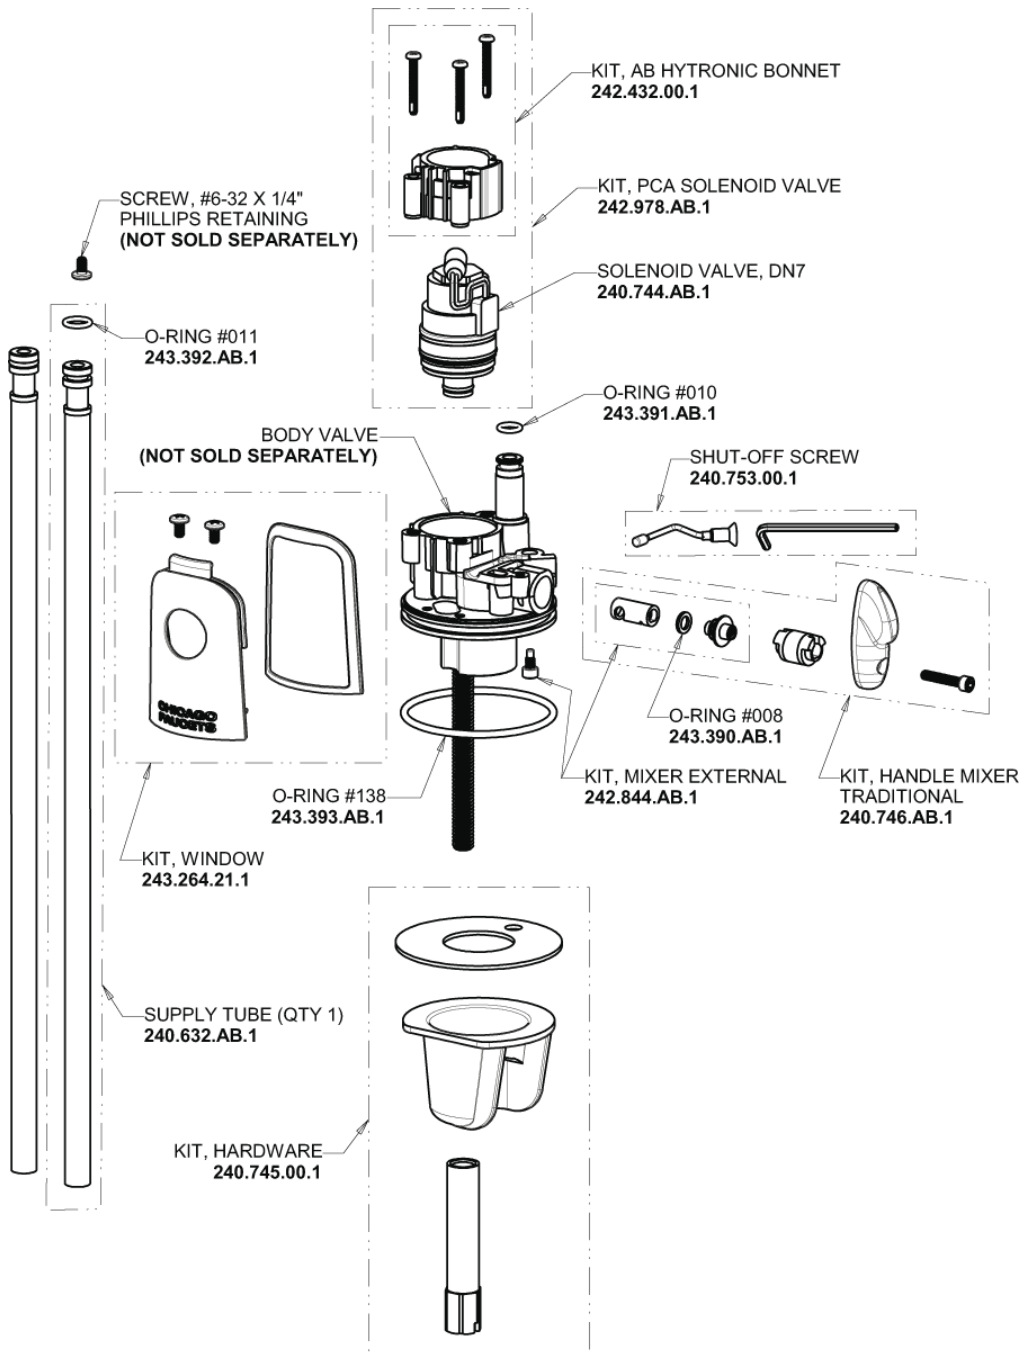

# Repair Parts

116.813.AB.1

HyTronic Traditional Sink Faucet with Dual Beam Infrared Sensor - Patient Care Application

**CHICAGO  
FAUCETS**

a Geberit company

## Base Parts:

## HyTronic Traditional Spout 240.723.AB.1

CHECK-CARTRIDGE  
550-009KJKABNF

O-RING, #010  
243.391.AB.1