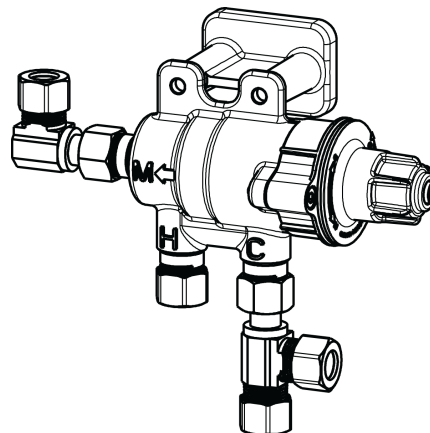

Thermostatic Mixing Valve
131-CABRCF