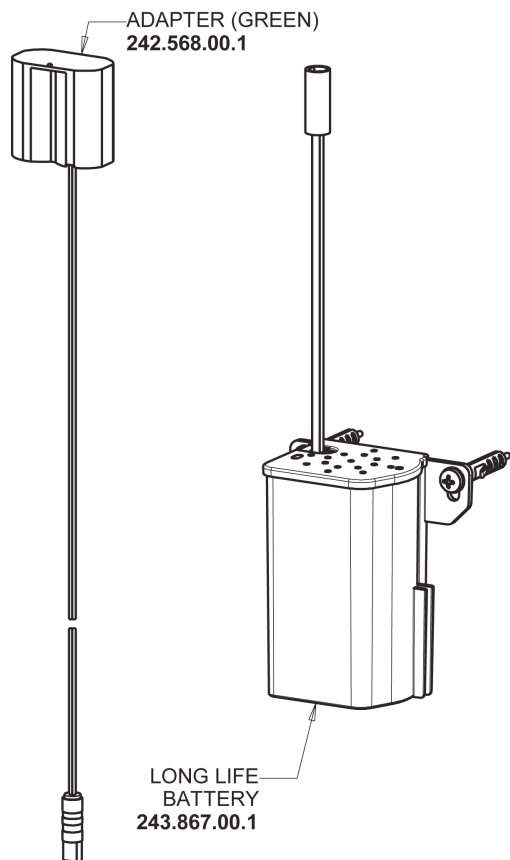

# Repair Parts

116.813.AB.1

HyTronic Traditional Sink Faucet with Dual Beam Infrared Sensor - Patient Care Application

**CHICAGO  
FAUCETS**

a Geberit company

Long Life Battery Kit  
**243.868.00.1**

Supply stop with Integral Check Valve  
**1013-CSTABCP**