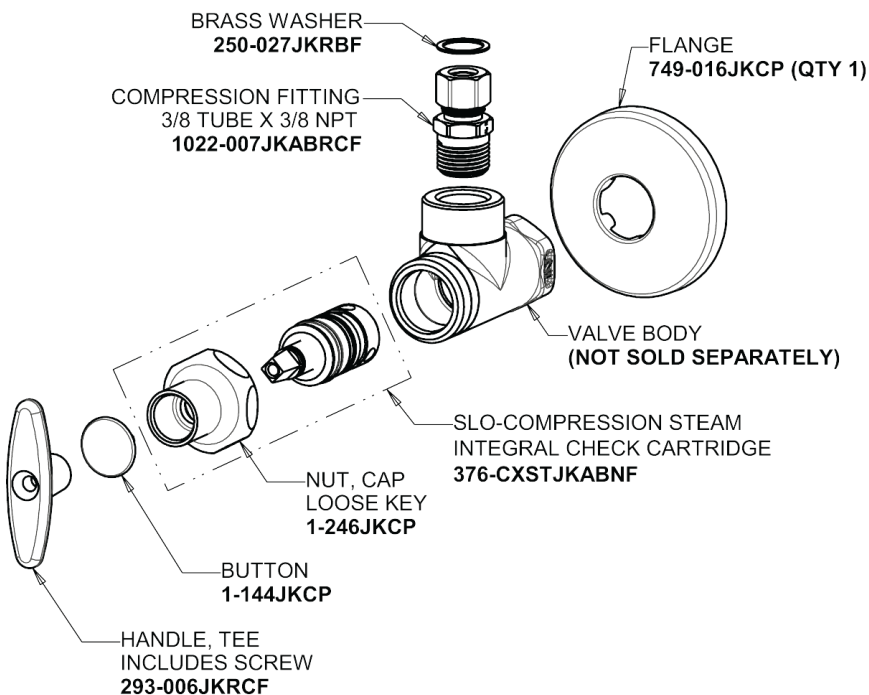

# Repair Parts

116.813.AB.1

HyTronic Traditional Sink Faucet with Dual Beam Infrared Sensor - Patient Care Application

**CHICAGO  
FAUCETS**

a Geberit company

Long Life Battery Kit  
**243.868.00.1**

Supply stop with Integral Check Valve  
**1013-CSTABCP**