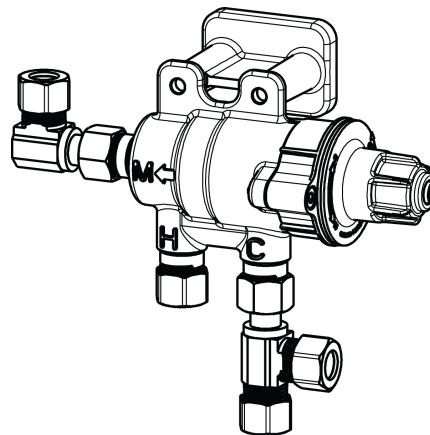

Thermostatic Mixing Valve
131-CABNF