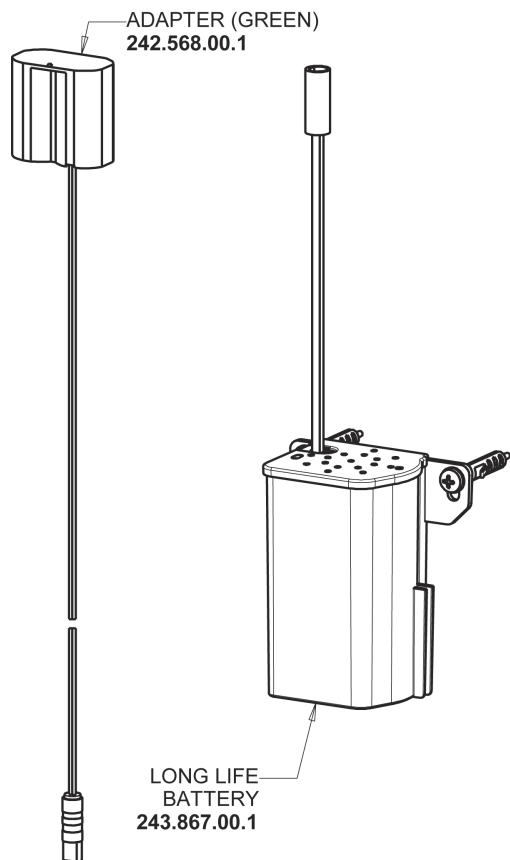

# Repair Parts

116.797.AB.1

HyTronic Traditional Sink Faucet with Dual Beam Infrared Sensor - Patient Care Application

**CHICAGO  
FAUCETS**

a Geberit company

Long Life Battery Kit  
**243.868.00.1**

Supply stop with Integral Check Valve  
**1013-CSTABCP**