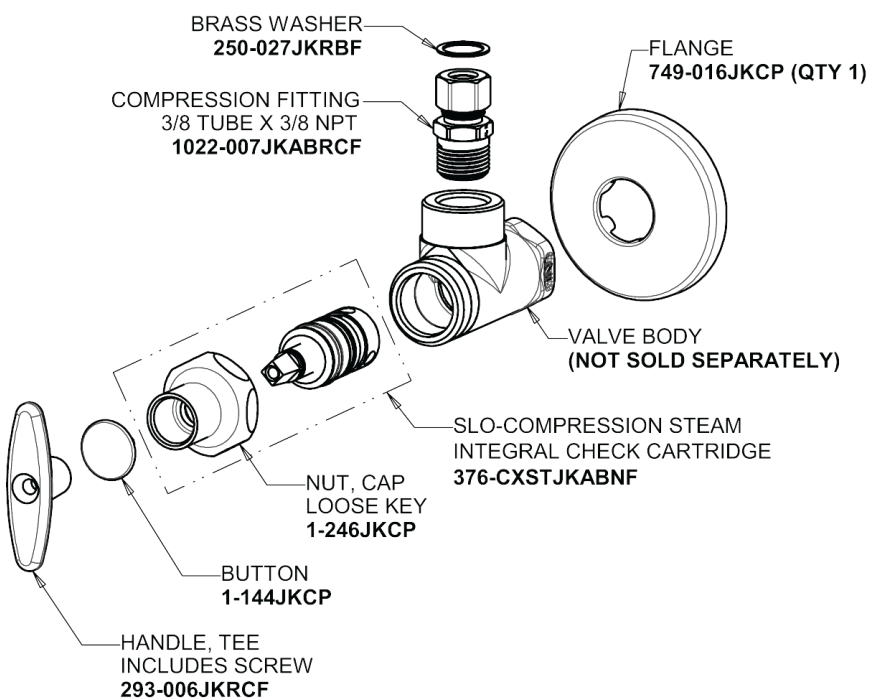

# Repair Parts

116.797.AB.1

HyTronic Traditional Sink Faucet with Dual Beam Infrared Sensor - Patient Care Application

**CHICAGO  
FAUCETS**

a Geberit company

Long Life Battery Kit  
**243.868.00.1**

Supply stop with Integral Check Valve  
**1013-CSTABCP**