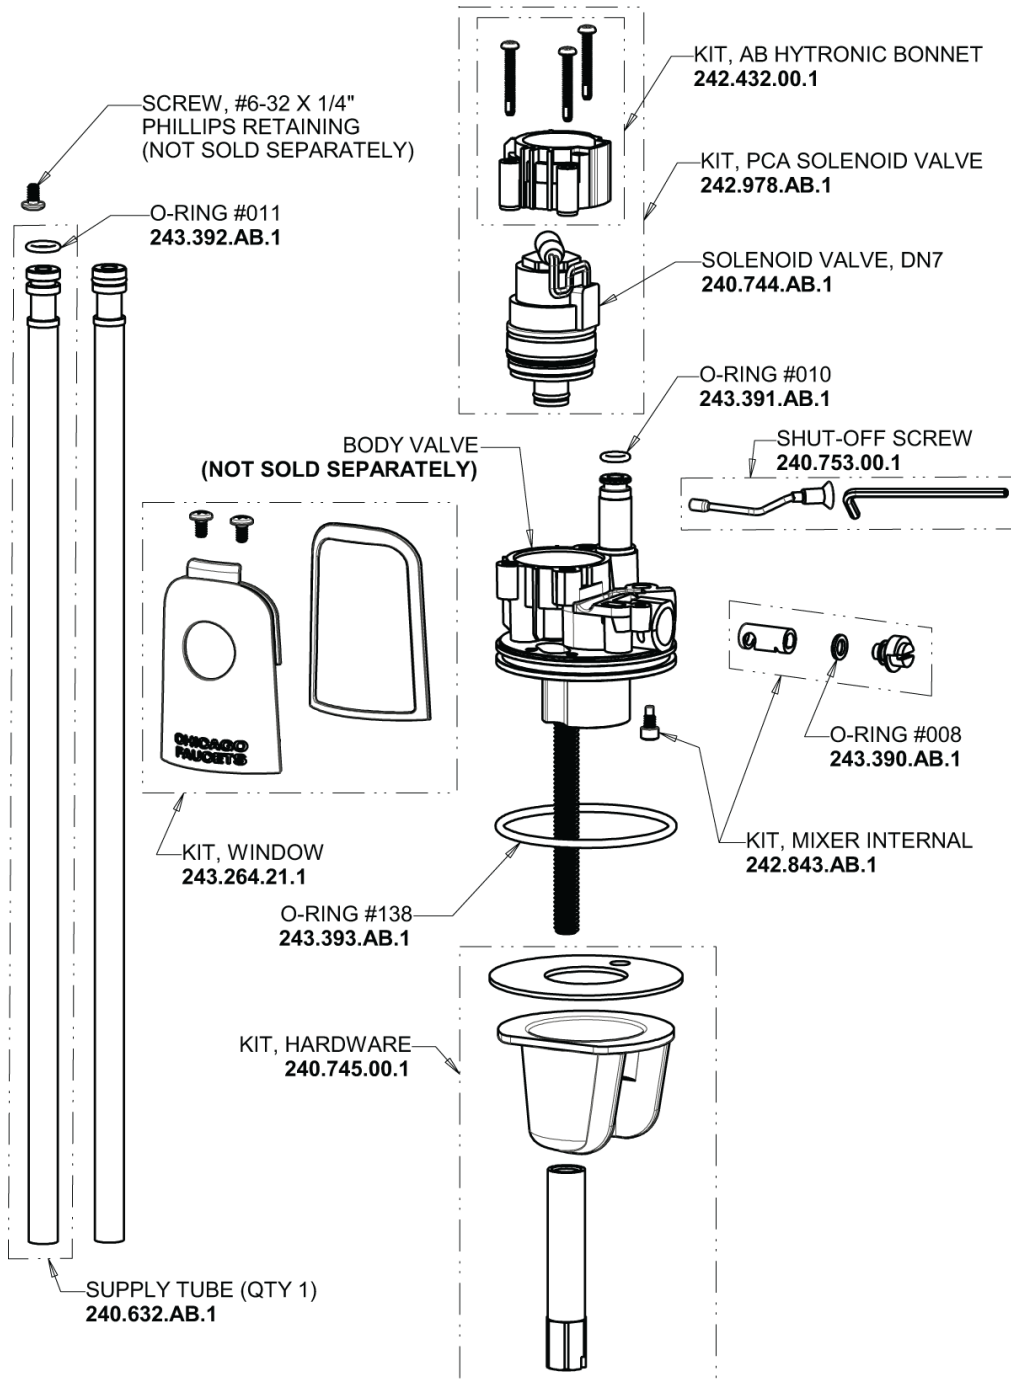

# Repair Parts

116.797.AB.1

HyTronic Traditional Sink Faucet with Dual Beam Infrared Sensor - Patient Care Application

**CHICAGO  
FAUCETS**

a Geberit company

## Base Parts:

## HyTronic Traditional Spout 240.724.AB.1

CHECK-CARTRIDGE  
550-009JKABNF

O-RING, #010  
243.391.AB.1

## 2.2 GPM (8.3 L/min) Vandal Proof Softflo Aerator E12VPJKABCP

VANDAL PROOF KEY  
3-024JKRCF