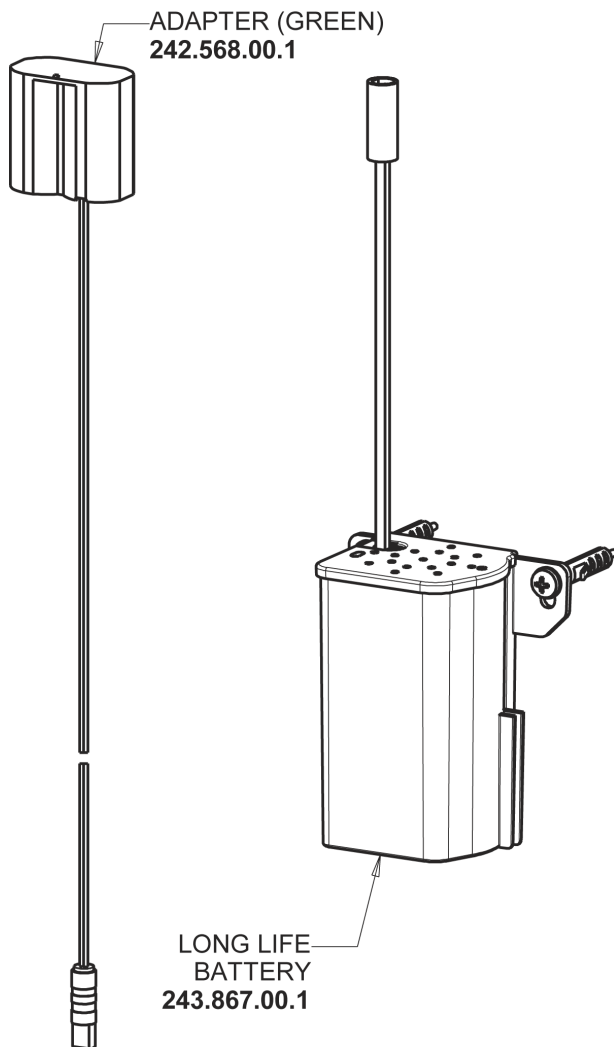

Repair Parts

116.781.AB.1

HyTronic Traditional Sink Faucet with Dual Beam Infrared Sensor - Patient Care Application

CHICAGO FAUCETS®

Geberit Group

Base Parts:

HyTronic Traditional Spout
244.507.00.1

2.2 GPM (8.3 L/min) Vandal Proof
Softflo Aerator
E12VPJKABCP

116.781.AB.1

HyTronic Traditional Sink Faucet with Dual Beam Infrared Sensor - Patient Care Application

CHICAGO FAUCETS®

Geberit Group

Long Life Battery Kit
243.868.00.1

Electronic Module
242.433.00.1

Inline Check Valve
243.315.AB.1