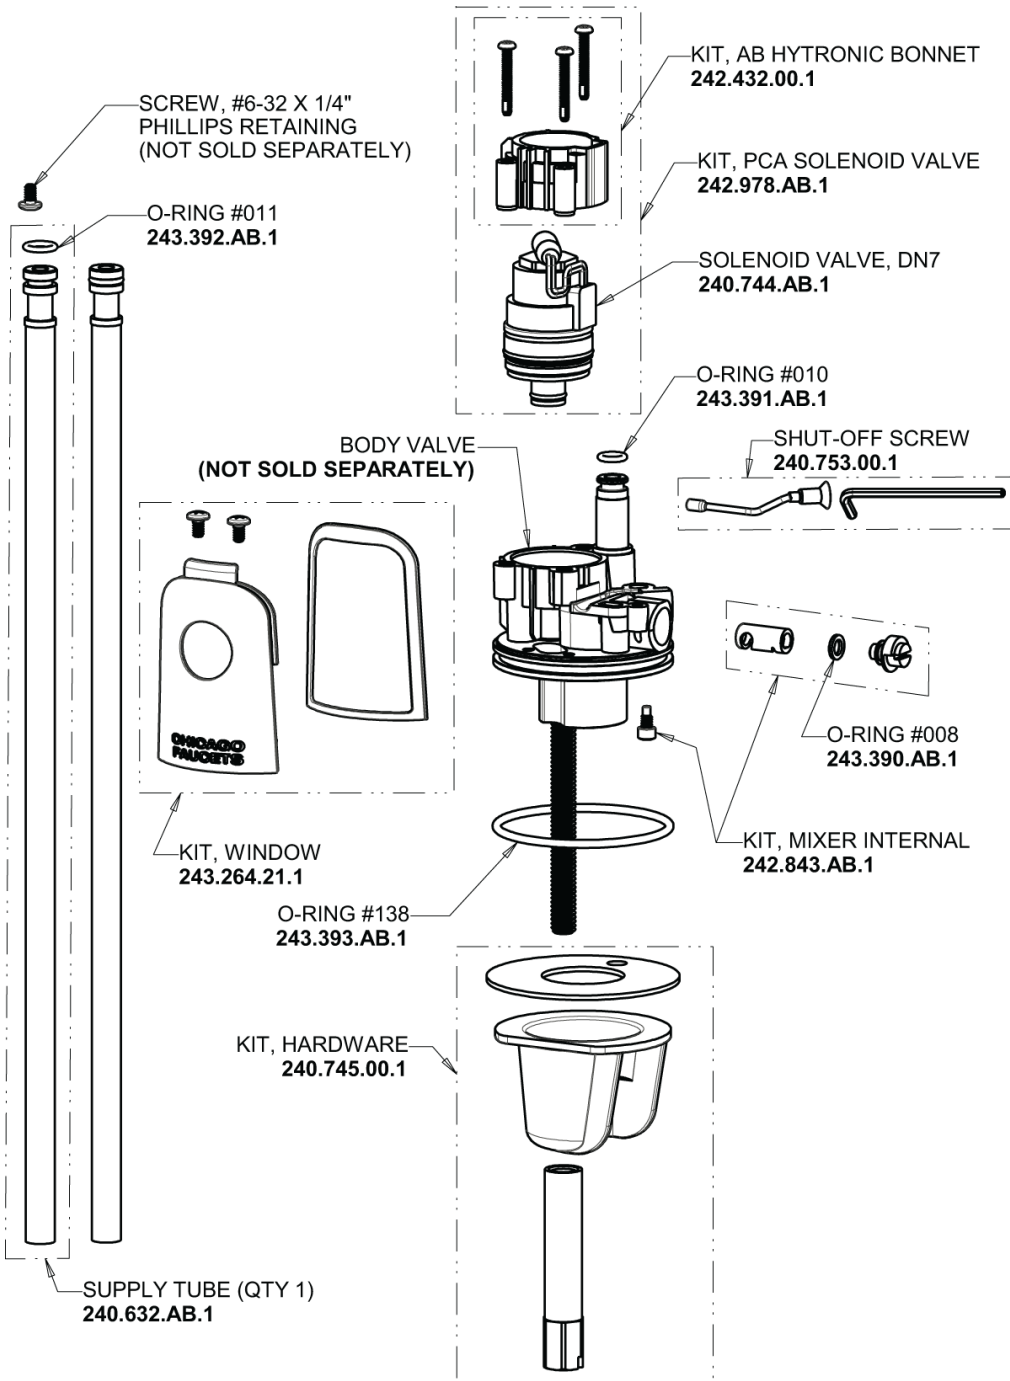

Repair Parts

116.781.AB.1

HyTronic Traditional Sink Faucet with Dual Beam Infrared Sensor - Patient Care Application

CHICAGO FAUCETS®

Geberit Group

Base Parts:

HyTronic Traditional Spout
244.507.00.1

2.2 GPM (8.3 L/min) Vandal Proof
Softflo Aerator
E12VPJKABCP

116.781.AB.1

HyTronic Traditional Sink Faucet with Dual Beam Infrared Sensor - Patient Care Application

CHICAGO FAUCETS®

Geberit Group

Long Life Battery Kit
243.868.00.1

Electronic Module
242.433.00.1

Inline Check Valve
243.315.AB.1