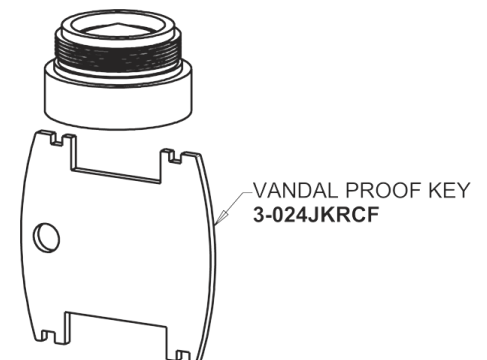

Repair Parts

116.781.AB.1

HyTronic Traditional Sink Faucet with Dual Beam Infrared Sensor - Patient Care Application

CHICAGO FAUCETS®

Geberit Group

Base Parts:

HyTronic Traditional Spout
244.507.00.1

2.2 GPM (8.3 L/min) Vandal Proof
Softflo Aerator
E12VPJKABCP