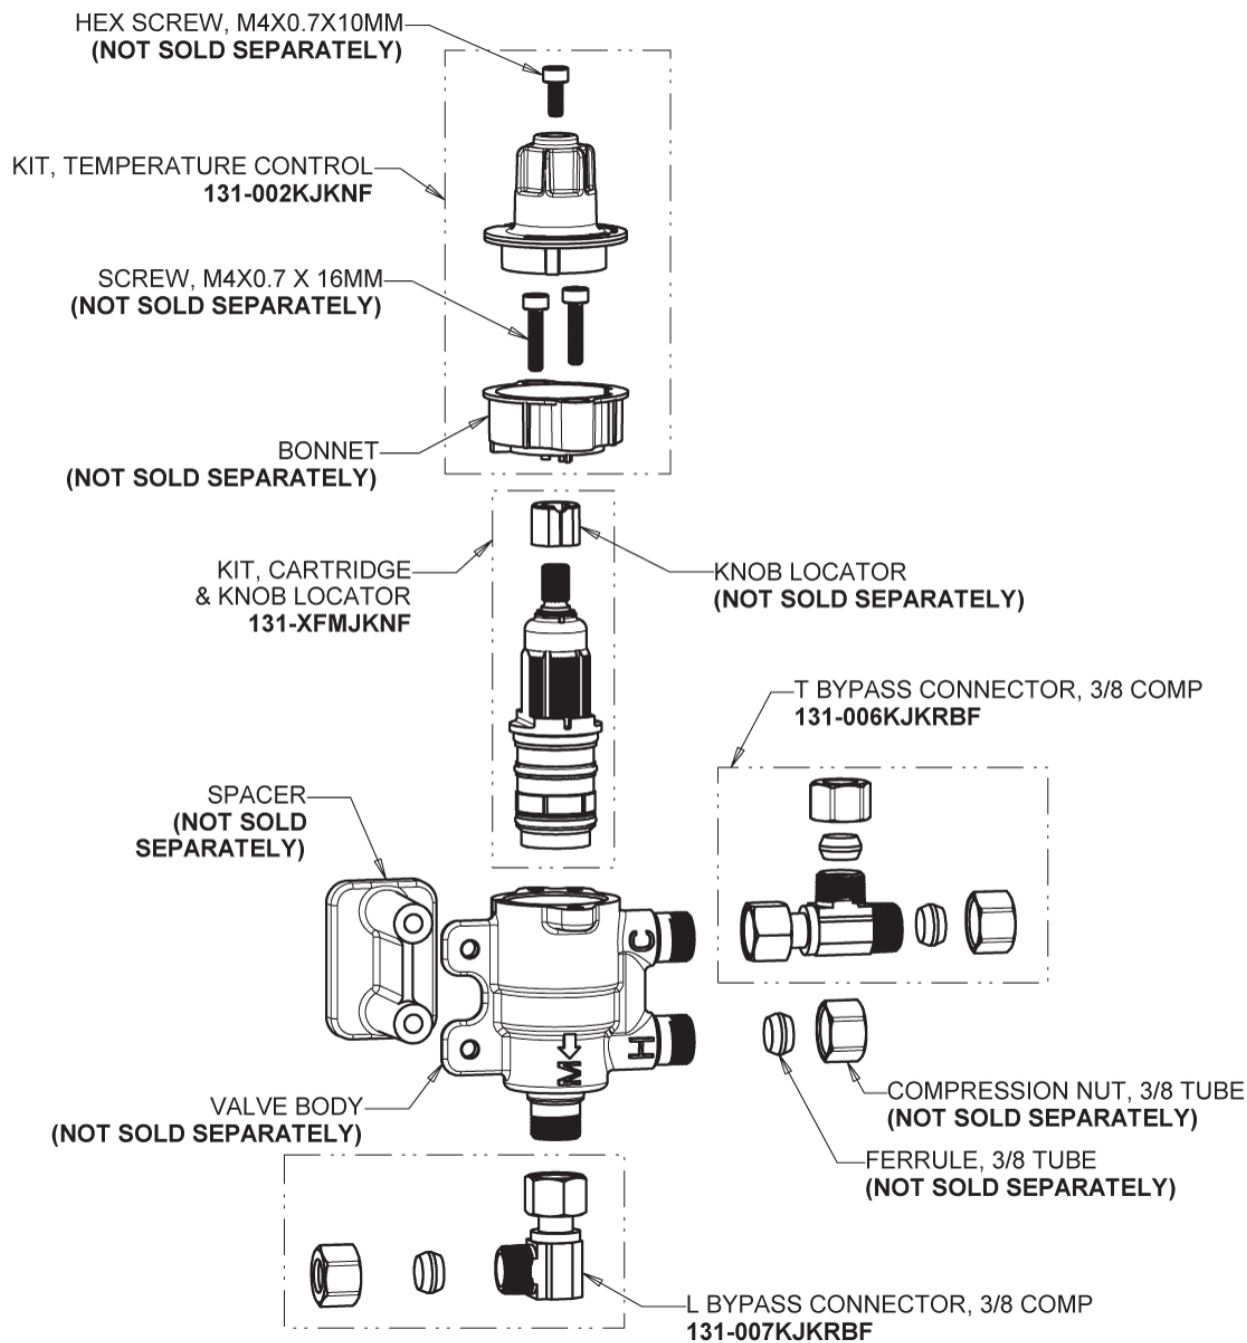

116.781.AB.1

HyTronic Traditional Sink Faucet with Dual Beam Infrared Sensor - Patient Care Application

CHICAGO FAUCETS®

Geberit Group

Long Life Battery Kit
243.868.00.1

Electronic Module
242.433.00.1

Inline Check Valve
243.315.AB.1

116.781.AB.1

HyTronic Traditional Sink Faucet with Dual Beam Infrared Sensor - Patient Care Application

CHICAGO FAUCETS®

Geberit Group

Thermostatic Mixing Valve
131-LCJKABNF

For Technical Assistance:

Phone: 800-TEC-TRUE (832-8783)