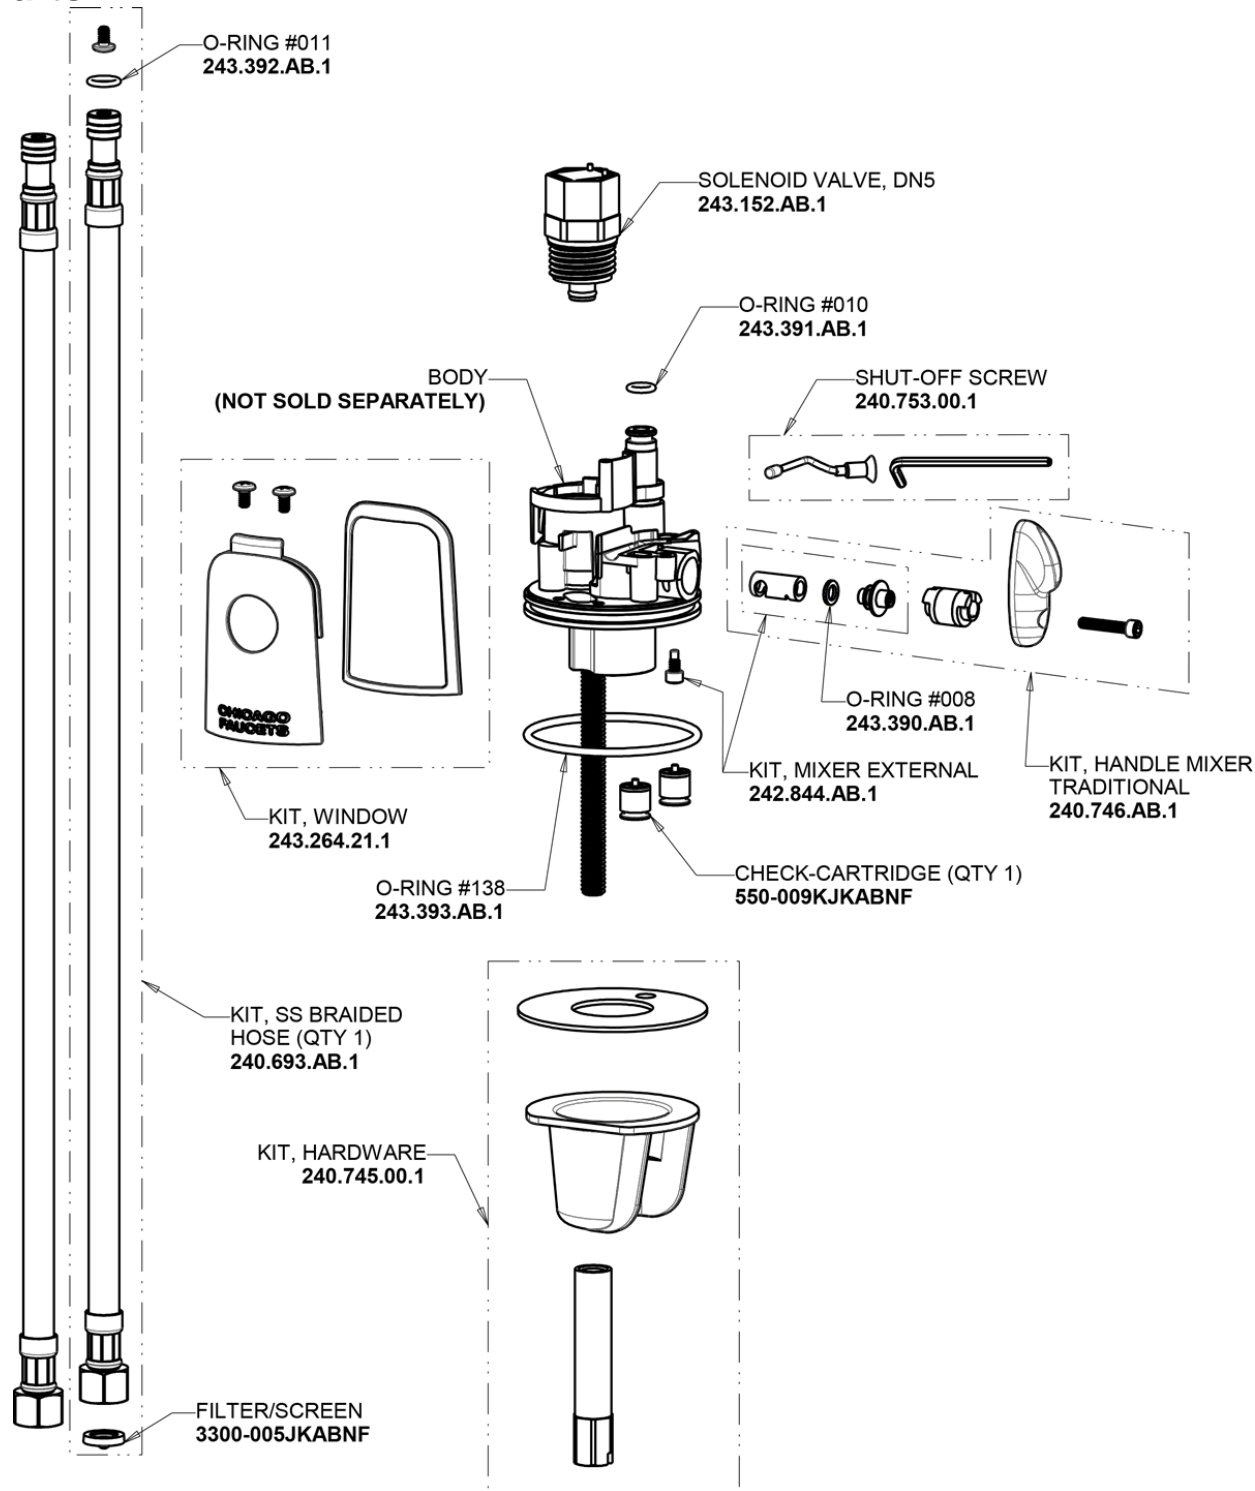

Repair Parts

116.777.AB.4

HyTronic Curve Sink Faucet with Dual Beam Infrared Sensor

**CHICAGO
FAUCETS**

a Geberit company

HyTronic Base with User Temp Control

Base Parts:

For Technical Assistance:

HyTronic Curve Sink Faucet with Dual Beam Infrared Sensor

**CHICAGO
FAUCETS** 

a Geberit company

HyTronic Curve Spout
242.796.AB.1

CHECK-CARTRIDGE
550-009KJKABNF

O-RING #010
243.391.AB.1

Electronic Module
242.574.00.1

0.35 GPM (1.3 L/min) Vandal Proof Econo-Flo Non-Aerating
Outlet
E39VPJKABCP

VANDAL PROOF KEY
3-024JKRCF

AC Power Adapter
240.747.00.1

Bank Installation Adapter Wire
242.340.00.1

For Technical Assistance:

Phone: 800-TEC-TRUE (832-8783)