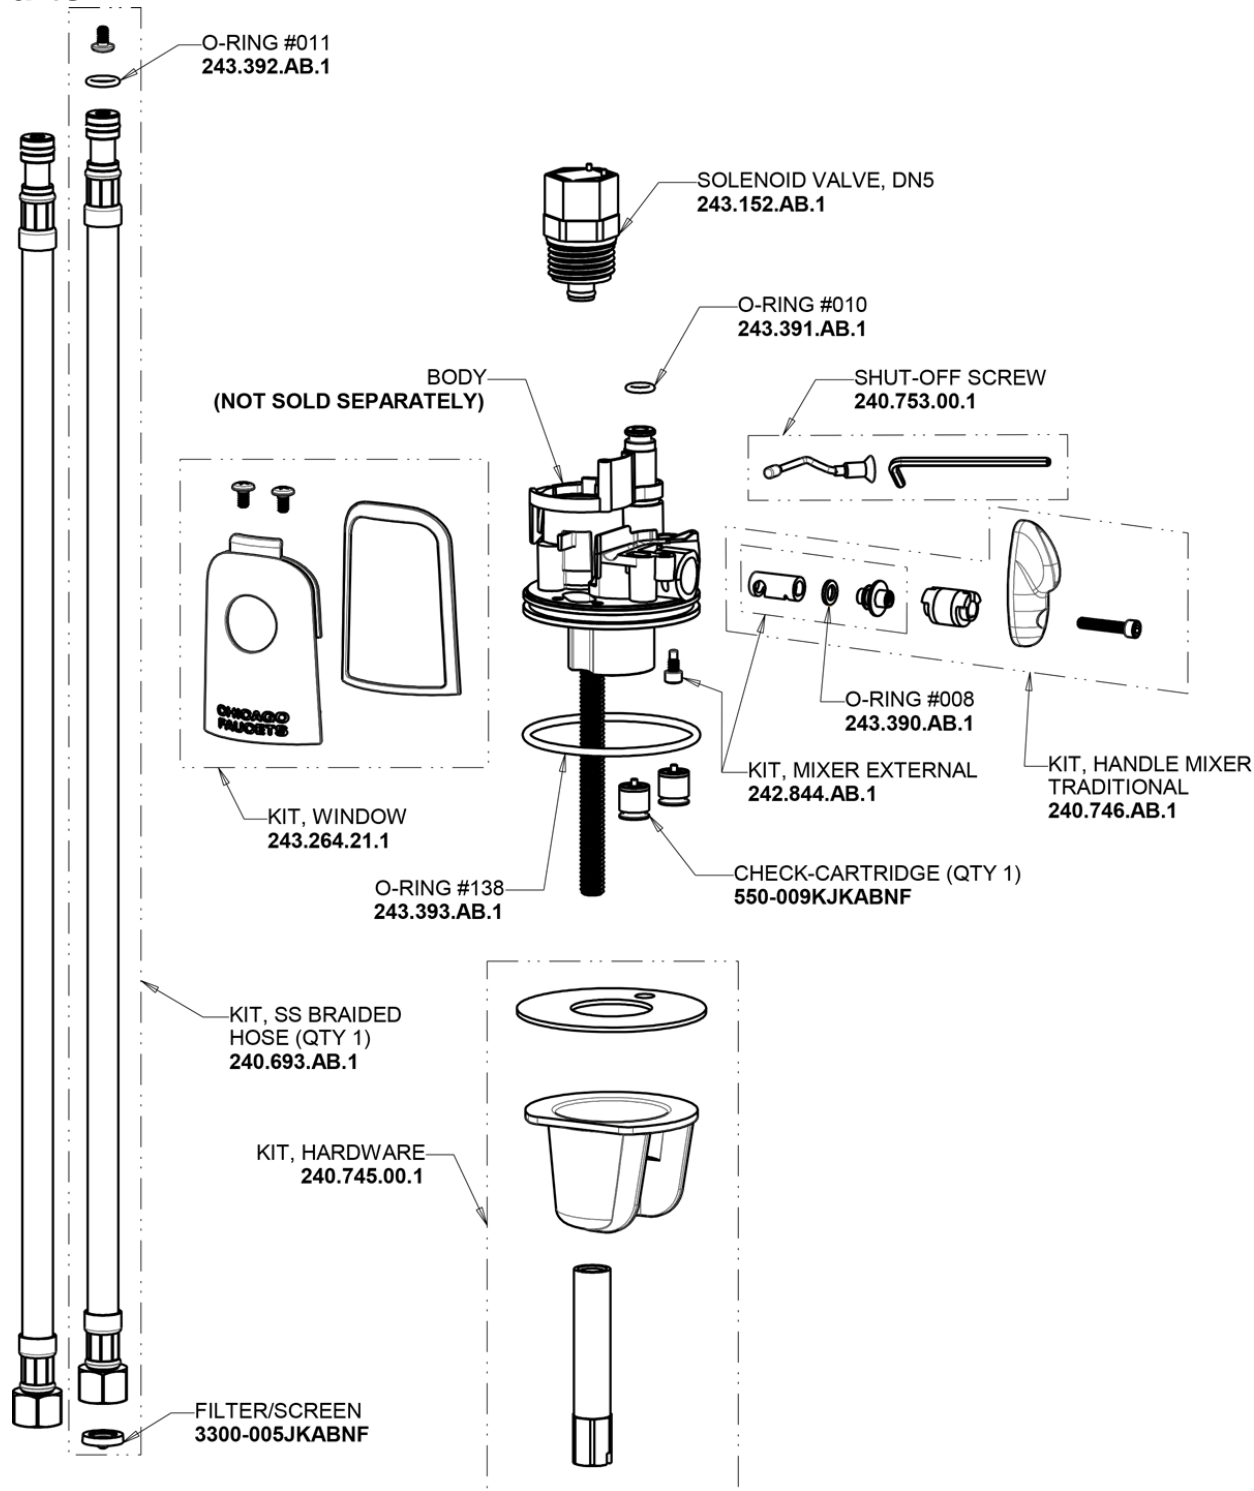

Repair Parts

116.777.AB.4

HyTronic Curve Sink Faucet with Dual Beam Infrared Sensor

CHICAGO FAUCETS®

Geberit Group

HyTronic Base with User Temp Control

Base Parts:

For Technical Assistance:

HyTronic Curve Sink Faucet with Dual Beam Infrared Sensor

CHICAGO FAUCETS®

Geberit Group

HyTronic Curve Spout
242.796.AB.1

CHECK-CARTRIDGE
550-009KJKABNF

O-RING #010
243.391.AB.1

AC Power Adapter
240.747.00.1

Electronic Module
242.574.00.1

0.35 GPM (1.3 L/min) Vandal Proof Econo-Flo Non-Aerating
Outlet
E39VPJKABCP

VANDAL PROOF KEY
3-024JKRCF

Bank Installation Adapter Wire
242.340.00.1

For Technical Assistance: