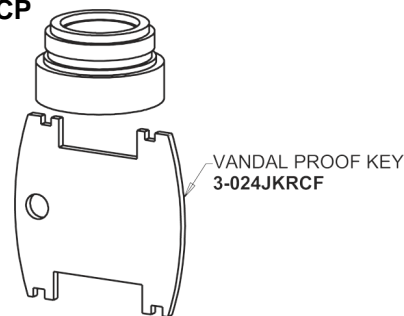

0.35 GPM (1.3 L/min) Vandal Proof Econo-Flo Non-Aerating
Outlet
E39VPJKABCP

VANDAL PROOF KEY
3-024JKRCF

AC Power Adapter
240.747.00.1