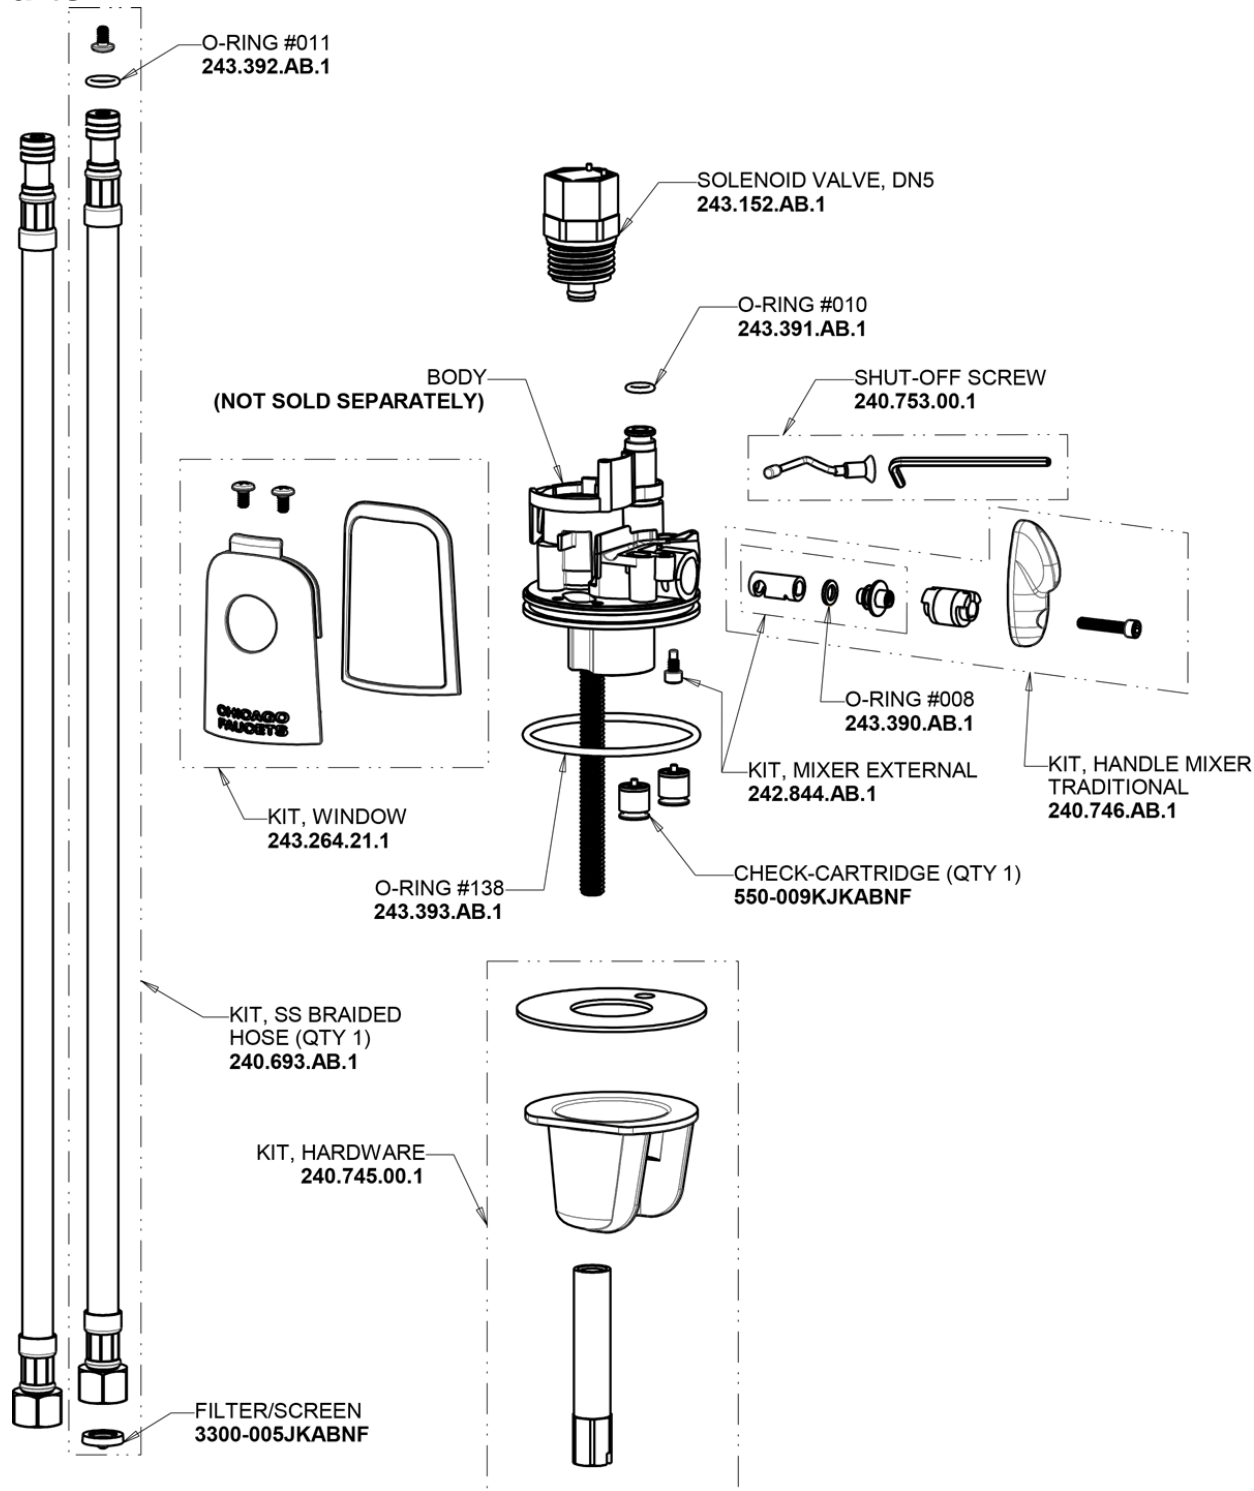

Repair Parts

116.777.AB.1

HyTronic Curve Sink Faucet with Dual Beam Infrared Sensor

CHICAGO FAUCETS®

Geberit Group

HyTronic Base with User Temp Control

Base Parts:

For Technical Assistance:

HyTronic Curve Sink Faucet with Dual Beam Infrared Sensor

CHICAGO FAUCETS®

Geberit Group

HyTronic Curve Spout
242.796.AB.1

CHECK-CARTRIDGE
550-009KJKABNF

O-RING #010
243.391.AB.1

AC Power Adapter
240.747.00.1

Electronic Module
242.433.00.1

0.5 GPM (1.9 L/min) Vandal Proof Econo-Flo Non-Aerating
Spray
E2805JKABCP

VANDAL PROOF KEY
3-024JKRCF

Bank Installation Adapter Wire
242.340.00.1

For Technical Assistance:

Phone: 800-TEC-TRUE (832-8783)