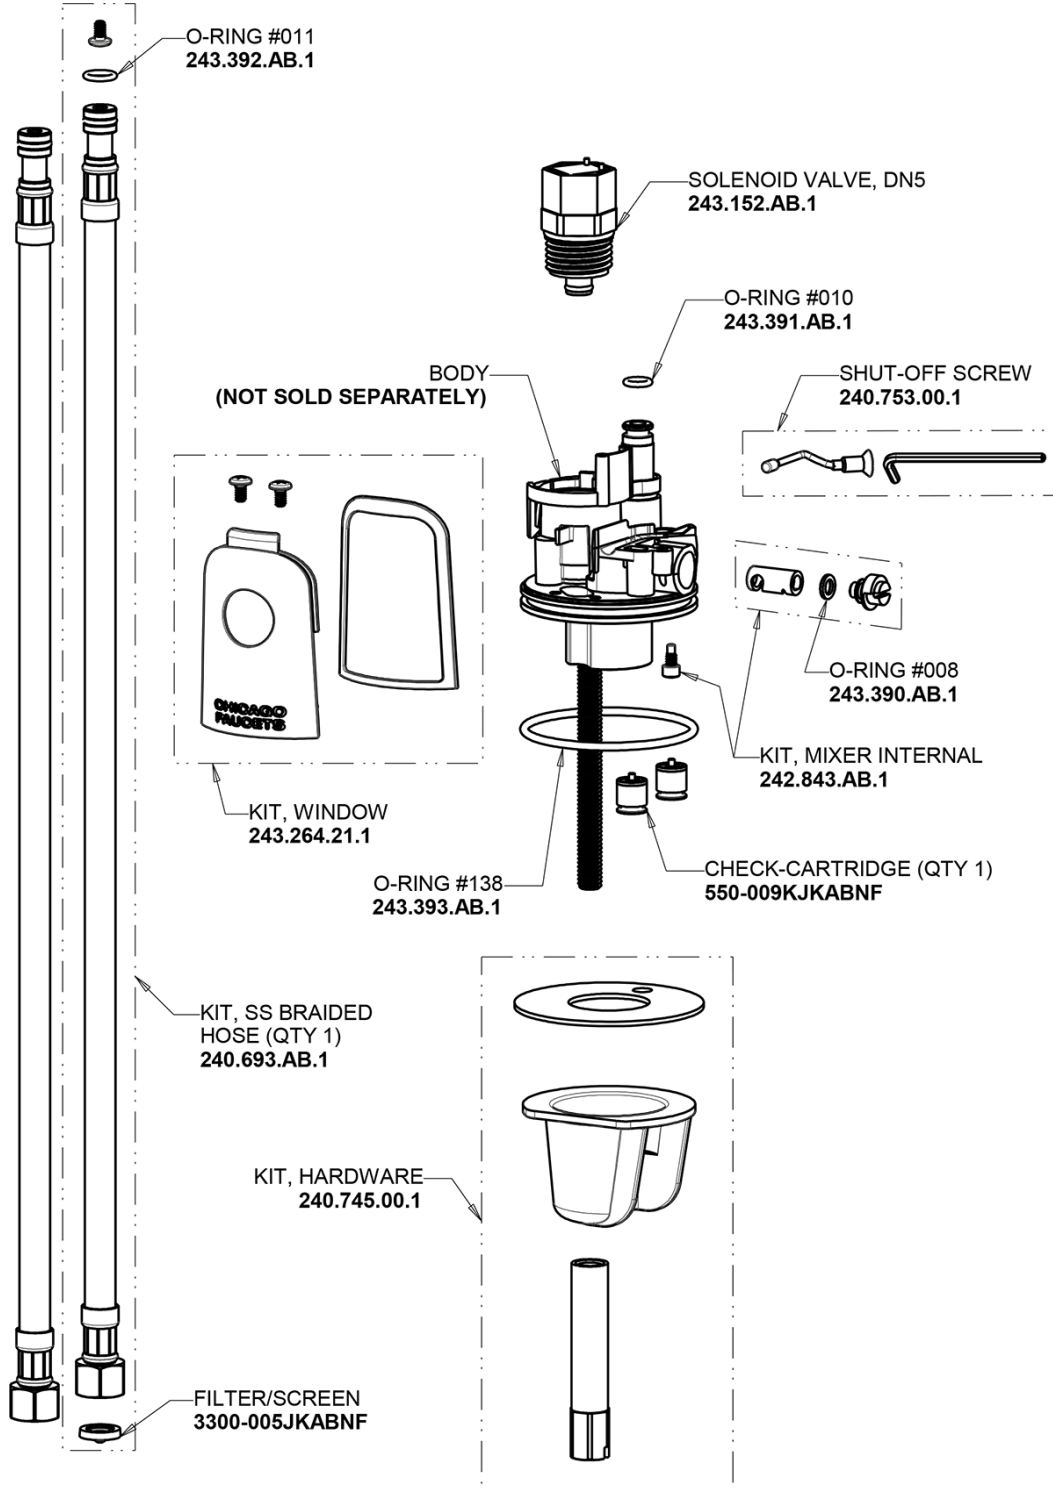

Repair Parts

116.769.AB.1

HyTronic Curve Sink Faucet with Dual Beam Infrared Sensor

CHICAGO FAUCETS®

Geberit Group

HyTronic Base with Internal Mixer

Base Parts:

For Technical Assistance:

HyTronic Curve Sink Faucet with Dual Beam Infrared Sensor

CHICAGO FAUCETS®

Geberit Group

HyTronic Curve Spout
242.755.AB.1

FLOW CONTROL 1.5 GPM MAX
1020-006KJKABNF

CHECK-CARTRIDGE
550-009KJKABNF

O-RING #010
243.391.AB.1

AC Power Adapter
240.747.00.1

Electronic Module
242.433.00.1

Vandal Proof Non-Aerating Laminar Stream Solidifier Outlet
242.757.AB.1

Bank Installation Adapter Wire
242.340.00.1

For Technical Assistance:

Phone: 800-TEC-TRUE (832-8783)