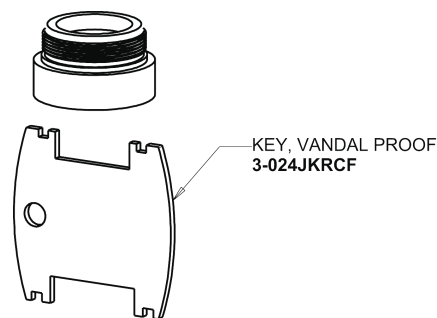

Vandal Proof Non-Aerating Laminar Stream Solidifier Outlet
242.757.AB.1

Bank Installation Adapter Wire
242.340.00.1