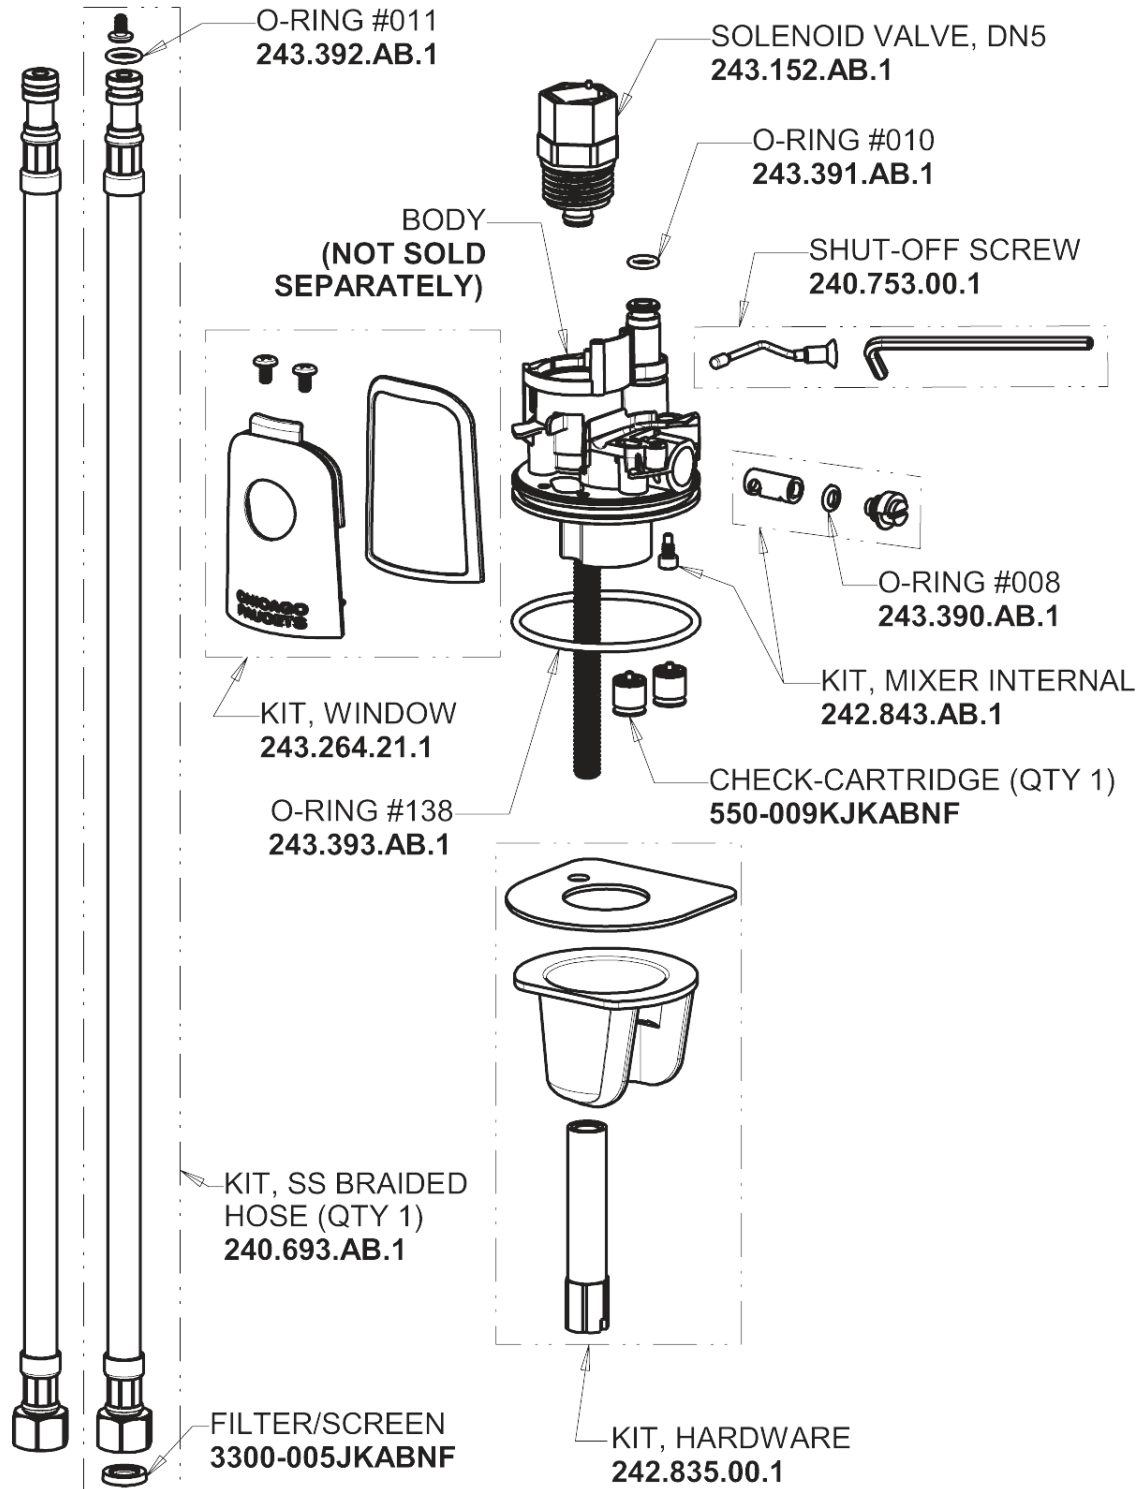

# Repair Parts

116.768.AB.1

HyTronic Edge Lavatory Sink Faucet with Dual Beam Infrared Sensor

## Base Parts: