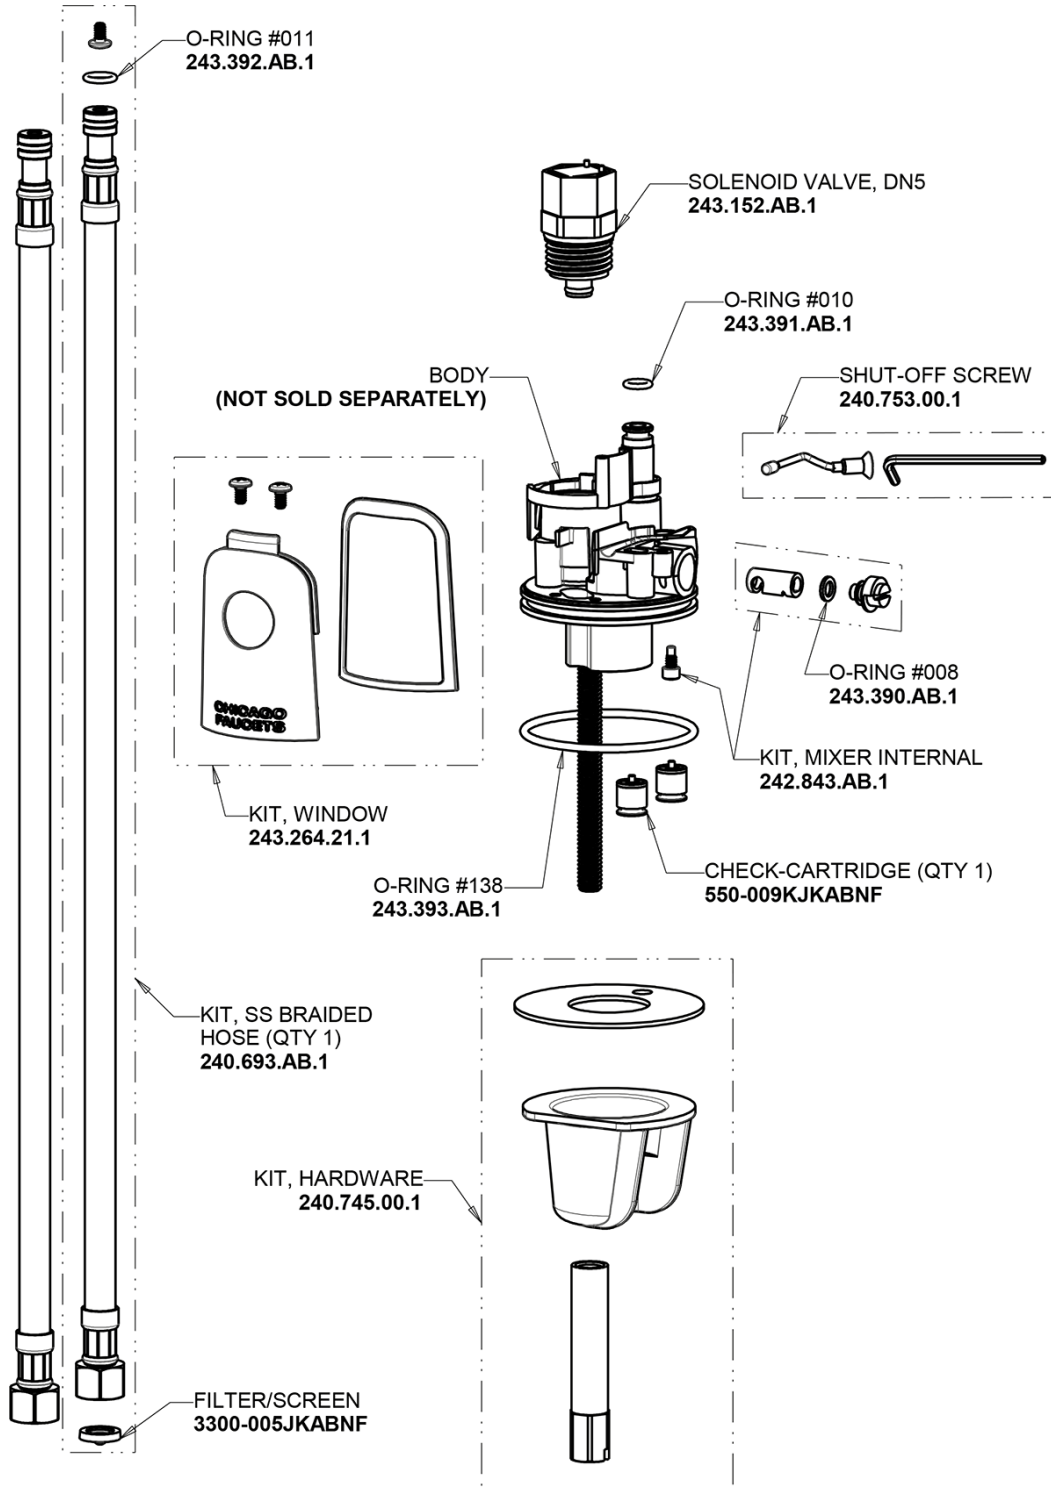

# Repair Parts

116.767.AB.1

HyTronic Curve Sink Faucet with Dual Beam Infrared Sensor

**CHICAGO  
FAUCETS** 

a Geberit company

HyTronic Base with Internal Mixer

## Base Parts:

# Repair Parts

116.767.AB.1

HyTronic Curve Sink Faucet with Dual Beam Infrared Sensor

**CHICAGO  
FAUCETS** 

a Geberit company

HyTronic Curve Spout  
242.753.AB.1

CHECK-CARTRIDGE  
550-009JKABNF

O-RING #010  
243.391.AB.1