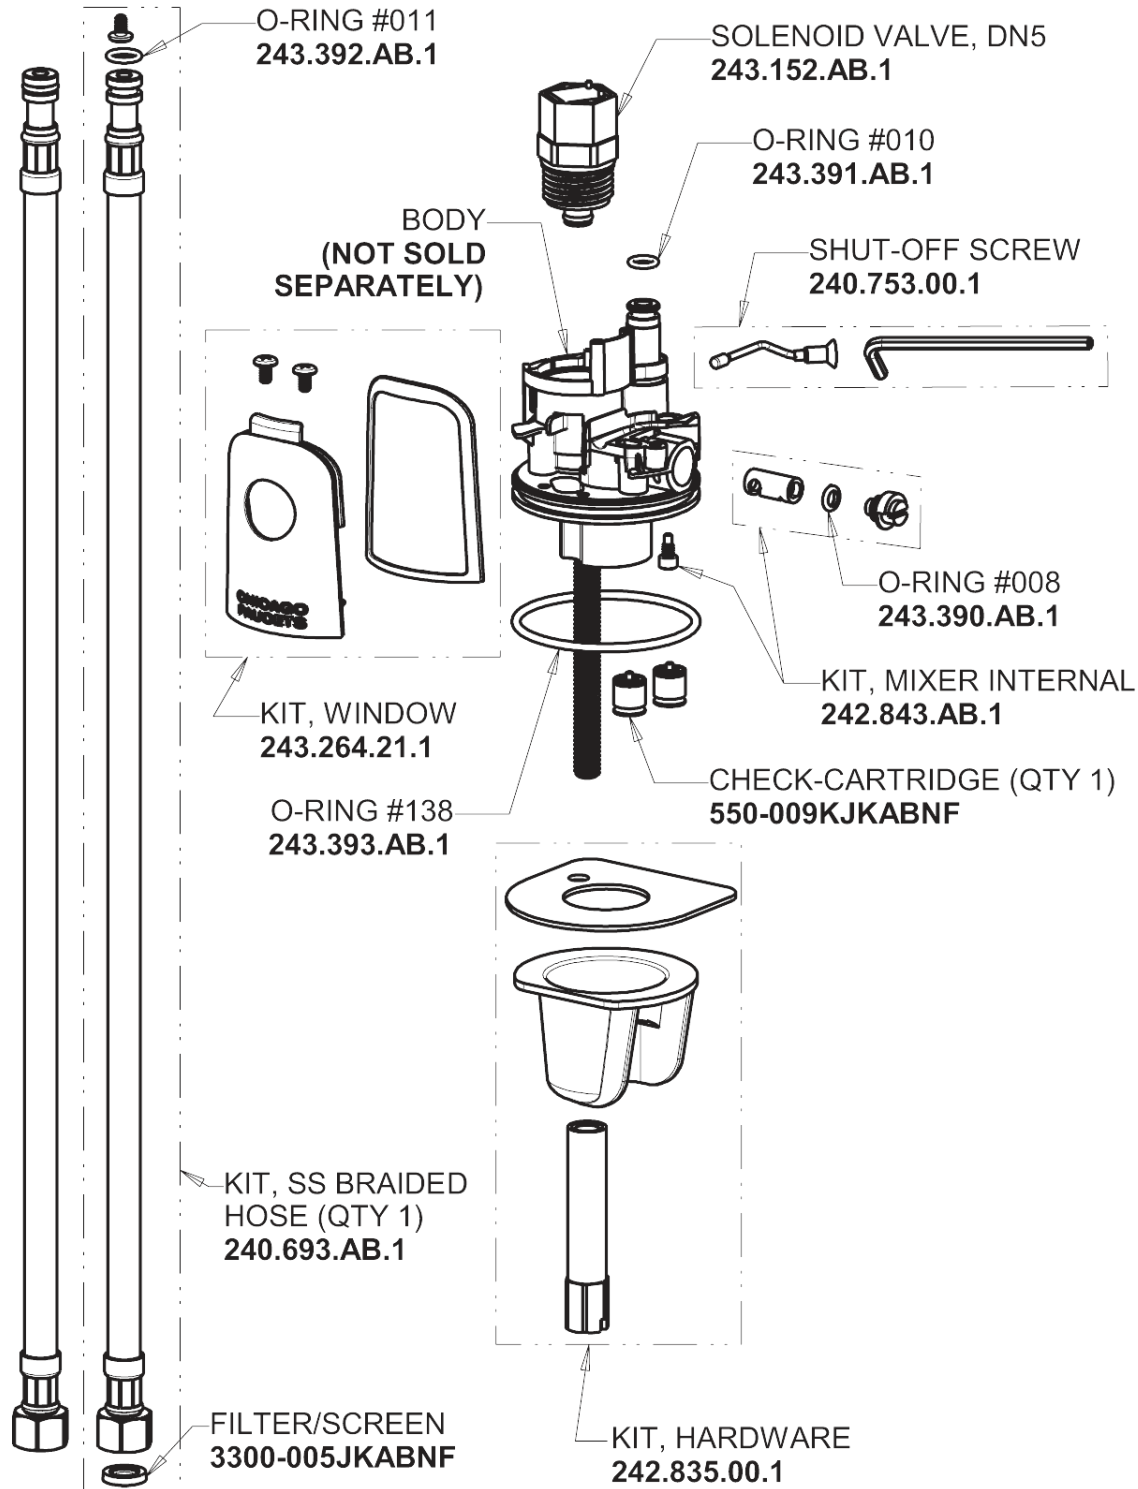

Repair Parts

116.760.AB.1

HyTronic Edge Lavatory Sink Faucet with Dual Beam Infrared Sensor

**CHICAGO
FAUCETS**

a Geberit company

Base Parts:

For Technical Assistance:

Phone: 800-TEC-TRUE (832-8783)

Email: techsupport.us@chicagofaucets.com

2100 South Clearwater Drive

Des Plaines, IL 60018

Phone: 847-803-5000

chicagofaucets.com

Repair Parts

116.760.AB.1

HyTronic Edge Lavatory Sink Faucet with Dual Beam Infrared Sensor

CHICAGO FAUCETS 

a Geberit company

HyTronic Edge Spout
242.756.AB.1

FLOW CONTROL 1.5 GPM MAX
1020-006JKABNF

CHECK-CARTRIDGE
550-009KJKABNF

O-RING, #010
243.391.AB.1

Electronic Module
242.433.00.1

Vandal Proof Non-Aerating Laminar
Stream Solidifier Outlet
242.757.AB.1