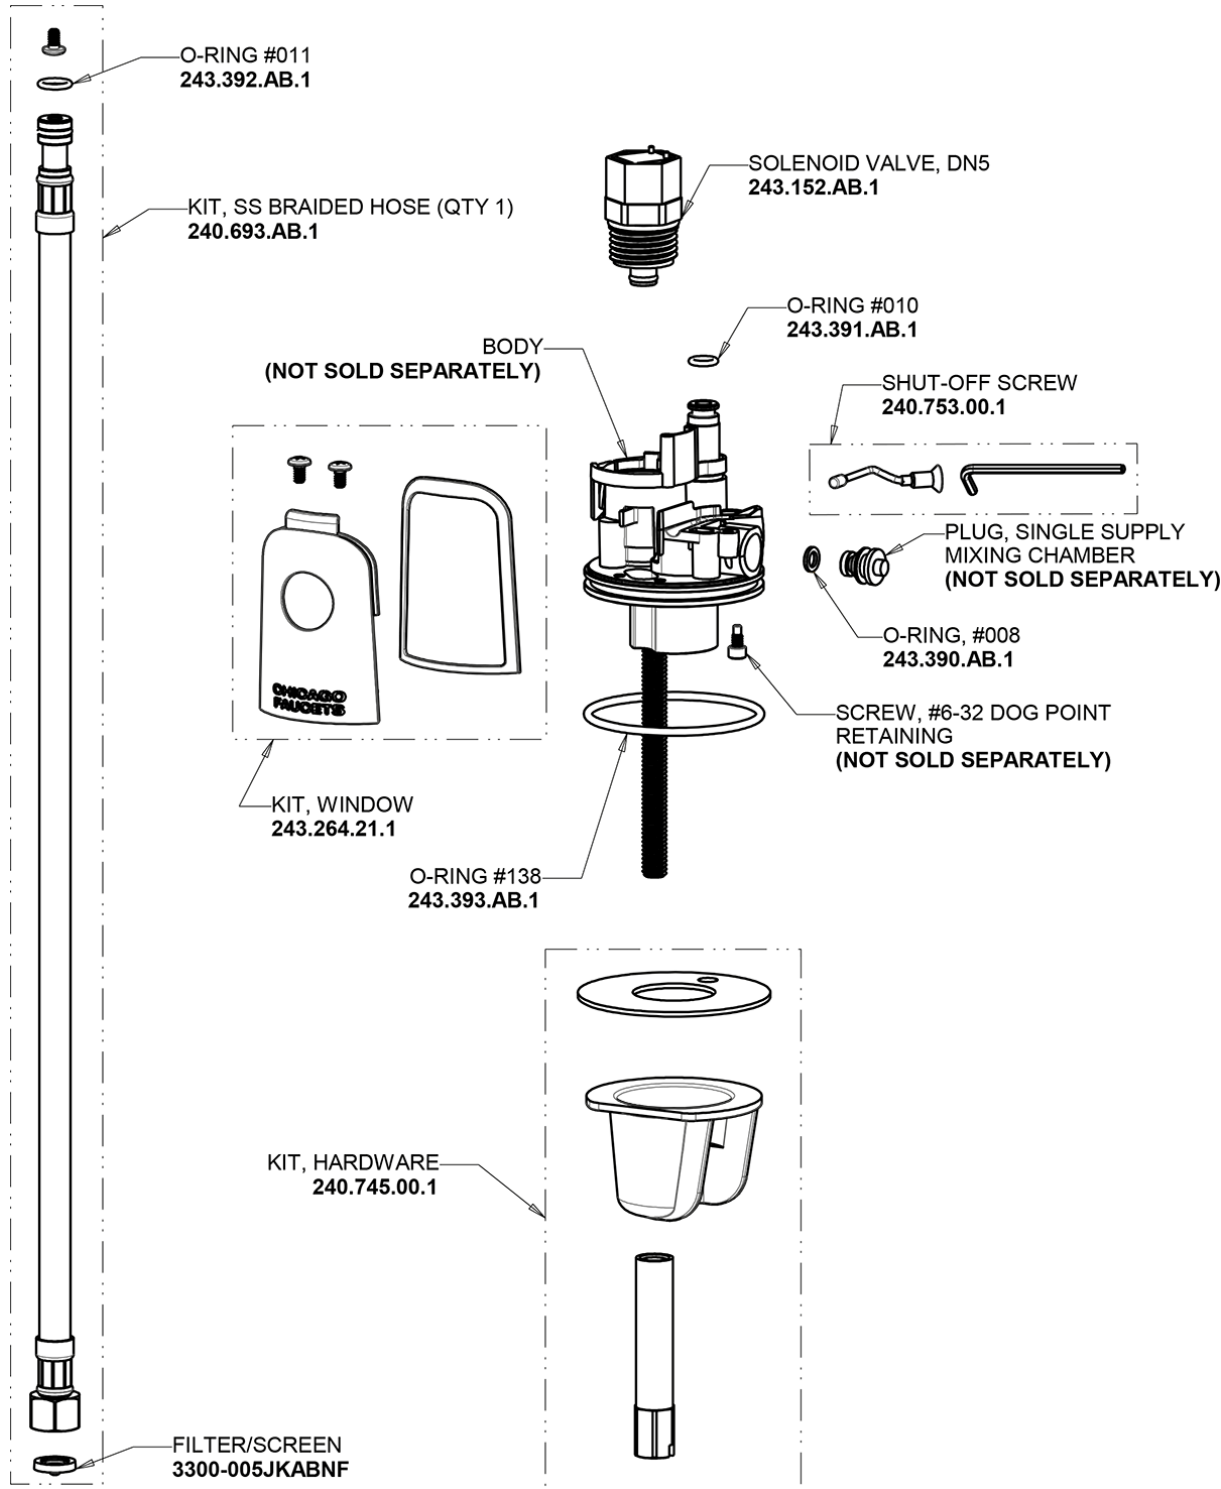

Repair Parts

116.757.AB.1

HyTronic Curve Sink Faucet with Dual Beam Infrared Sensor

CHICAGO FAUCETS®

Geberit Group

HyTronic Base, No Mixer

Base Parts:

For Technical Assistance:

HyTronic Curve Sink Faucet with Dual Beam Infrared Sensor

CHICAGO FAUCETS®

Geberit Group

HyTronic Curve Spout
242.753.AB.1

CHECK-CARTRIDGE
550-009JKABNF

O-RING #010
243.391.AB.1

AC Power Adapter
240.747.00.1

Electronic Module
242.433.00.1

0.5 GPM (1.9 L/min) Vandal Proof Econo-Flo Non-Aerating
Spray
E2805JKABCP

VANDAL PROOF KEY
3-024JKRCF

Bank Installation Adapter Wire
242.340.00.1

For Technical Assistance:

Phone: 800-TEC-TRUE (832-8783)