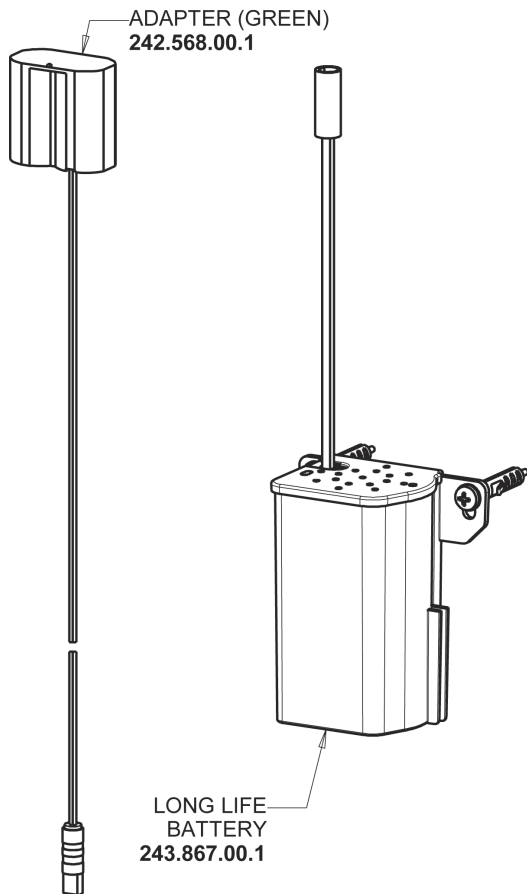

Repair Parts

116.716.AB.1

HyTronic Edge Lavatory Sink Faucet with Dual Beam Infrared Sensor

CHICAGO FAUCETS®

Geberit Group

Base Parts:

For Technical Assistance:

Phone: 800-TEC-TRUE (832-8783)

Email: techsupport.us@chicagofaucets.com

2100 South Clearwater Drive

Des Plaines, IL 60018

Phone: 847-803-5000

chicagofaucets.com

Repair Parts

116.716.AB.1

HyTronic Edge Lavatory Sink Faucet with Dual Beam Infrared Sensor

CHICAGO FAUCETS®

Geberit Group

Long Life Battery Kit
243.868.00.1

HyTronic Edge Spout
242.799.AB.1

FLOW CONTROL 1.5 GPM MAX
1020-006JKABNF

CHECK-CARTRIDGE
550-009KJKABNF

O-RING, #010
243.391.AB.1

Electronic Module
242.433.00.1