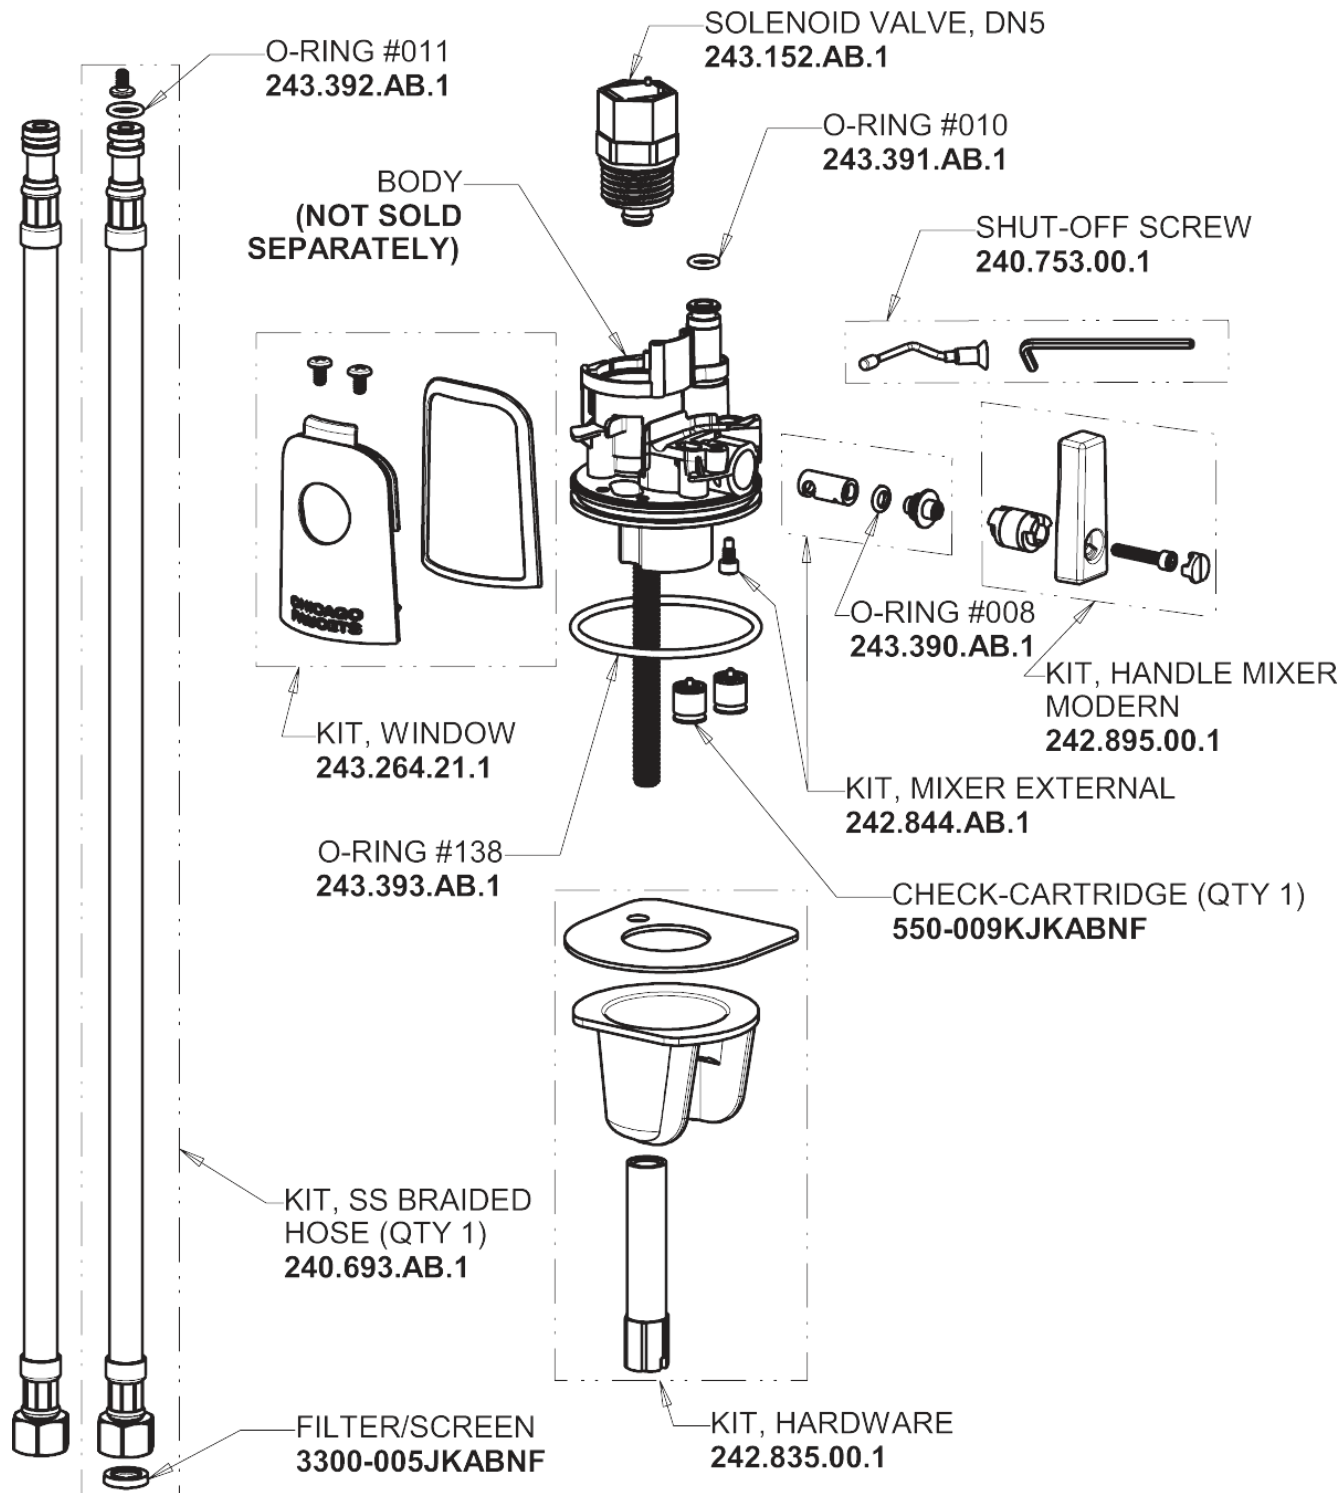

Repair Parts

116.716.AB.1

HyTronic Edge Lavatory Sink Faucet with Dual Beam Infrared Sensor

CHICAGO FAUCETS®

Geberit Group

Base Parts:

For Technical Assistance:

Phone: 800-TEC-TRUE (832-8783)

Email: techsupport.us@chicagofaucets.com

2100 South Clearwater Drive

Des Plaines, IL 60018

Phone: 847-803-5000

chicagofaucets.com

Repair Parts

116.716.AB.1

HyTronic Edge Lavatory Sink Faucet with Dual Beam Infrared Sensor

CHICAGO FAUCETS®

Geberit Group

Long Life Battery Kit
243.868.00.1

HyTronic Edge Spout
242.799.AB.1

FLOW CONTROL 1.5 GPM MAX
1020-006JKABNF

CHECK-CARTRIDGE
550-009KJKABNF

O-RING, #010
243.391.AB.1

Electronic Module
242.433.00.1

Vandal Proof Non-Aerating Laminar Stream Solidifier Outlet
242.757.AB.1

For Technical Assistance:

Phone: 800-TEC-TRUE (832-8783)

Email: techsupport.us@chicago faucets.com

2100 South Clearwater Drive

Des Plaines, IL 60018