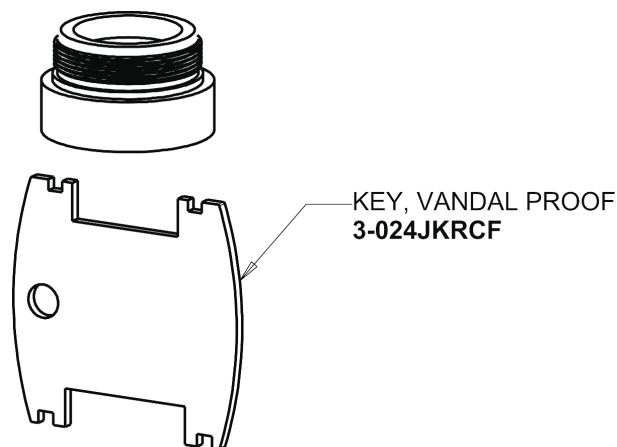

CHICAGO FAUCETS®

Geberit Group

Long Life Battery Kit
243.868.00.1

HyTronic Edge Spout
242.799.AB.1

FLOW CONTROL 1.5 GPM MAX
1020-006JKABNF

CHECK-CARTRIDGE
550-009KJKABNF

O-RING, #010
243.391.AB.1

Electronic Module
242.433.00.1

Vandal Proof Non-Aerating Laminar Stream Solidifier Outlet
242.757.AB.1

For Technical Assistance:

Phone: 800-TEC-TRUE (832-8783)

Email: techsupport.us@chicago faucets.com

2100 South Clearwater Drive

Des Plaines, IL 60018