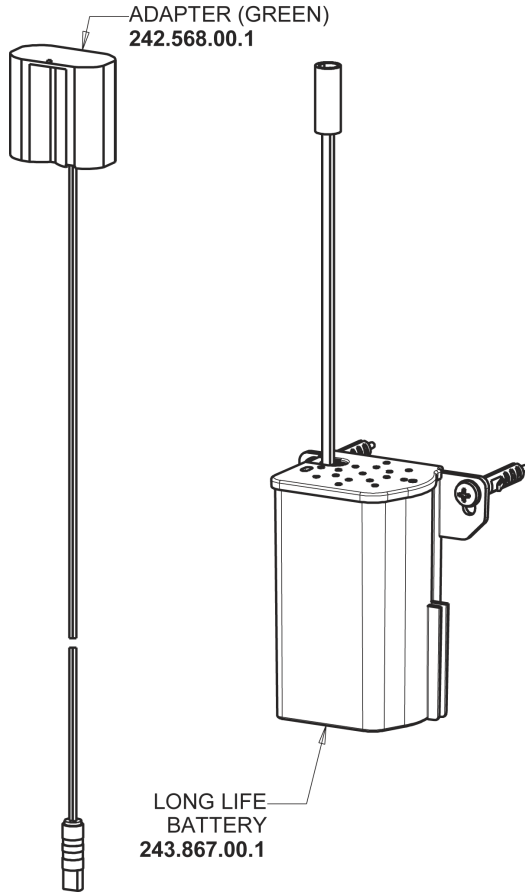

# Repair Parts

116.714.AB.1

HyTronic Edge Lavatory Sink Faucet with Dual Beam Infrared Sensor

**CHICAGO  
FAUCETS** 

a Geberit company

Long Life Battery Kit  
**243.868.00.1**

Electronic Module  
**242.433.00.1**

HyTronic Edge Spout  
**242.754.AB.1**

CHECK-CARTRIDGE  
**550-009KJKABNF**

O-RING, #010  
**243.391.AB.1**

0.5 GPM (1.9 L/min) Vandal Proof Econo-Flo Non-Aerating Spray  
**E2805JKABCP**

VANDAL PROOF KEY  
**3-024JKRCF**