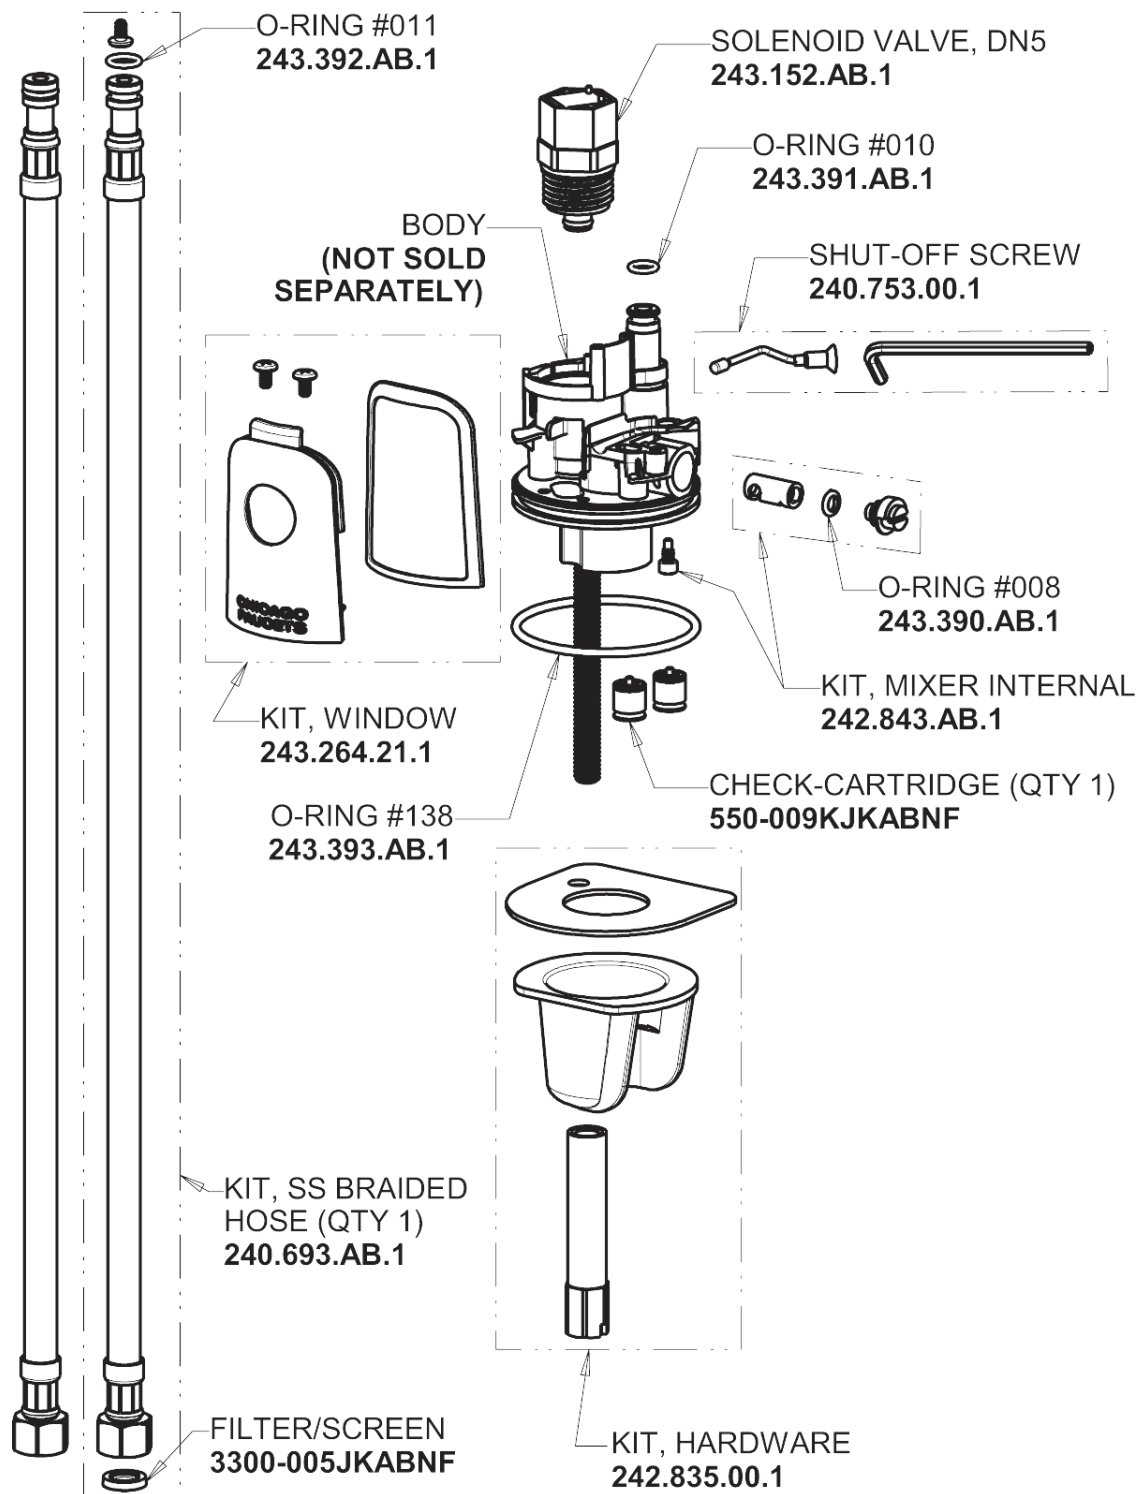

# Repair Parts

116.714.AB.1

HyTronic Edge Lavatory Sink Faucet with Dual Beam Infrared Sensor

**CHICAGO  
FAUCETS**

a Geberit company

## Base Parts:

HyTronic Edge Spout  
**242.754.AB.1**

CHECK-CARTRIDGE  
**550-009KJKABNF**

O-RING, #010  
**243.391.AB.1**

0.5 GPM (1.9 L/min) Vandal Proof Econo-Flo Non-Aerating Spray  
**E2805JKABCP**

VANDAL PROOF KEY  
**3-024JKRCF**