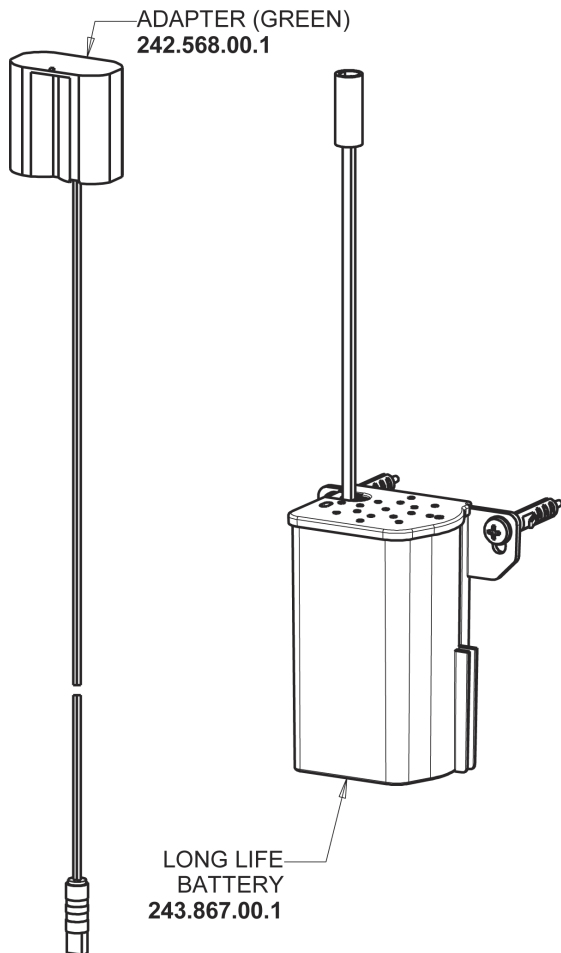

Repair Parts

116.713.AB.1

HyTronic Curve Sink Faucet with Dual Beam Infrared Sensor

**CHICAGO
FAUCETS** 

a Geberit company

HyTronic Base with Internal Mixer

Base Parts:

For Technical Assistance:

HyTronic Curve Sink Faucet with Dual Beam Infrared Sensor

**CHICAGO
FAUCETS** 

a Geberit company

Long Life Battery Kit
243.868.00.1

HyTronic Curve Spout
242.753.AB.1

Electronic Module
242.433.00.1

0.5 GPM (1.9 L/min) Vandal Proof Econo-Flo Non-Aerating Spray
E2805JKABCP