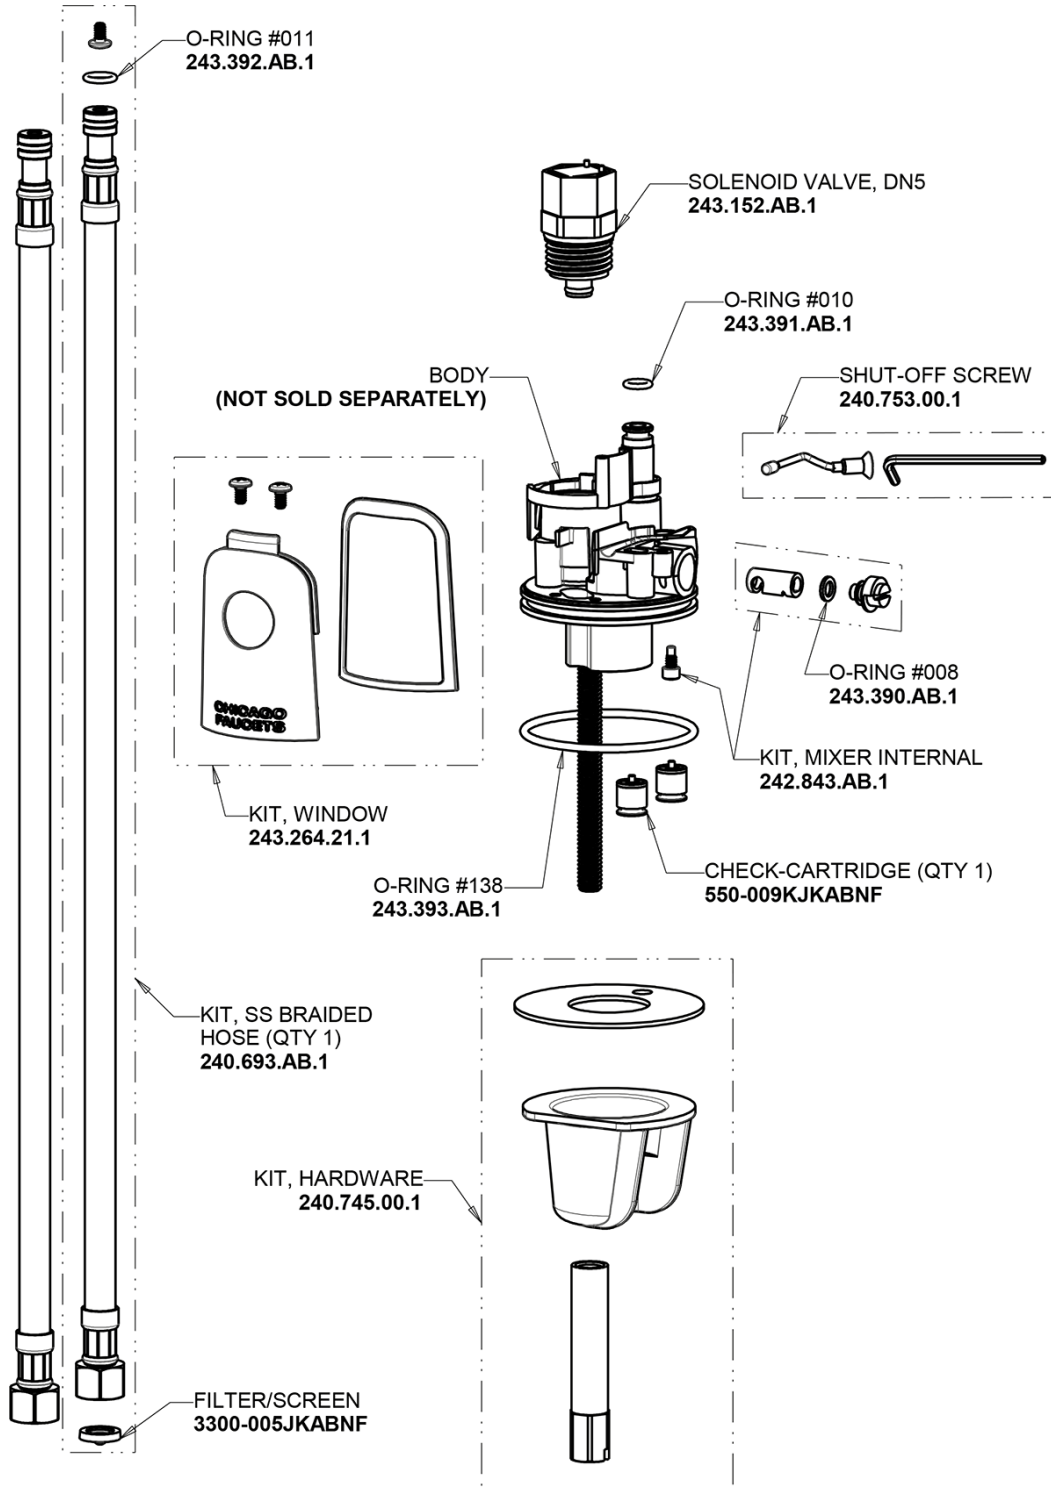

Repair Parts

116.713.AB.1

HyTronic Curve Sink Faucet with Dual Beam Infrared Sensor

**CHICAGO
FAUCETS** 

a Geberit company

HyTronic Base with Internal Mixer

Base Parts:

For Technical Assistance:

HyTronic Curve Sink Faucet with Dual Beam Infrared Sensor

**CHICAGO
FAUCETS** 

a Geberit company

Long Life Battery Kit
243.868.00.1

HyTronic Curve Spout
242.753.AB.1

Electronic Module
242.433.00.1

0.5 GPM (1.9 L/min) Vandal Proof Econo-Flo Non-Aerating Spray
E2805JKABCP