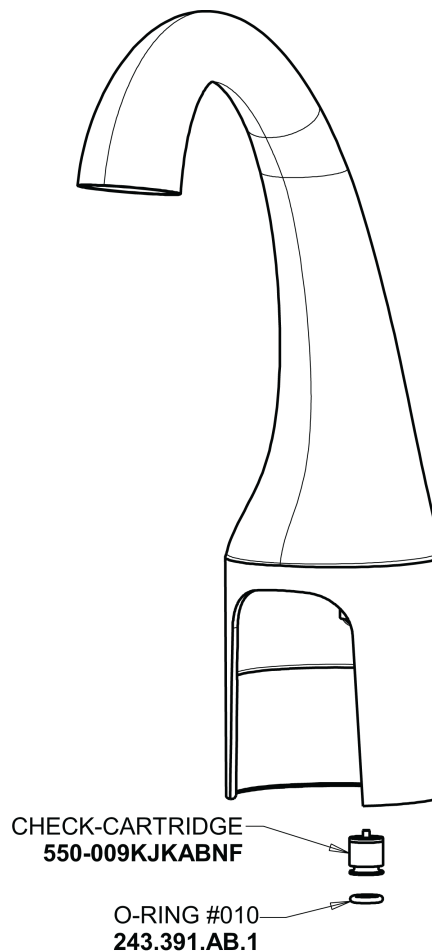

Repair Parts

116.713.AB.1

HyTronic Curve Sink Faucet with Dual Beam Infrared Sensor

**CHICAGO
FAUCETS** 

a Geberit company

HyTronic Base with Internal Mixer

Base Parts:

For Technical Assistance:

HyTronic Curve Sink Faucet with Dual Beam Infrared Sensor

**CHICAGO
FAUCETS** 

a Geberit company

Long Life Battery Kit
243.868.00.1

HyTronic Curve Spout
242.753.AB.1

Electronic Module
242.433.00.1

0.5 GPM (1.9 L/min) Vandal Proof Econo-Flo Non-Aerating Spray
E2805JKABCP