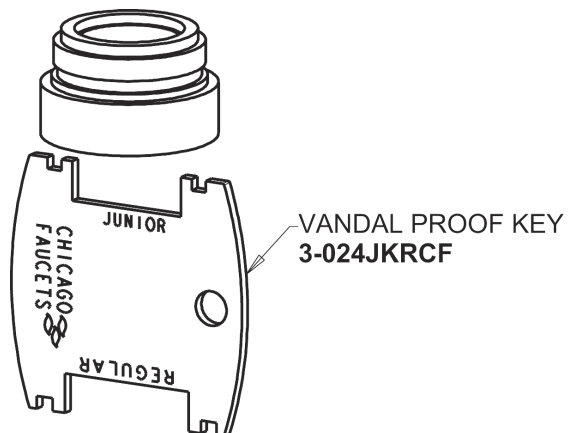

HyTronic Curve Sink Faucet with Dual Beam Infrared Sensor

**CHICAGO
FAUCETS** 

a Geberit company

Long Life Battery Kit
243.868.00.1

HyTronic Curve Spout
242.753.AB.1

Electronic Module
242.433.00.1

0.5 GPM (1.9 L/min) Vandal Proof Econo-Flo Non-Aerating Spray
E2805JKABCP