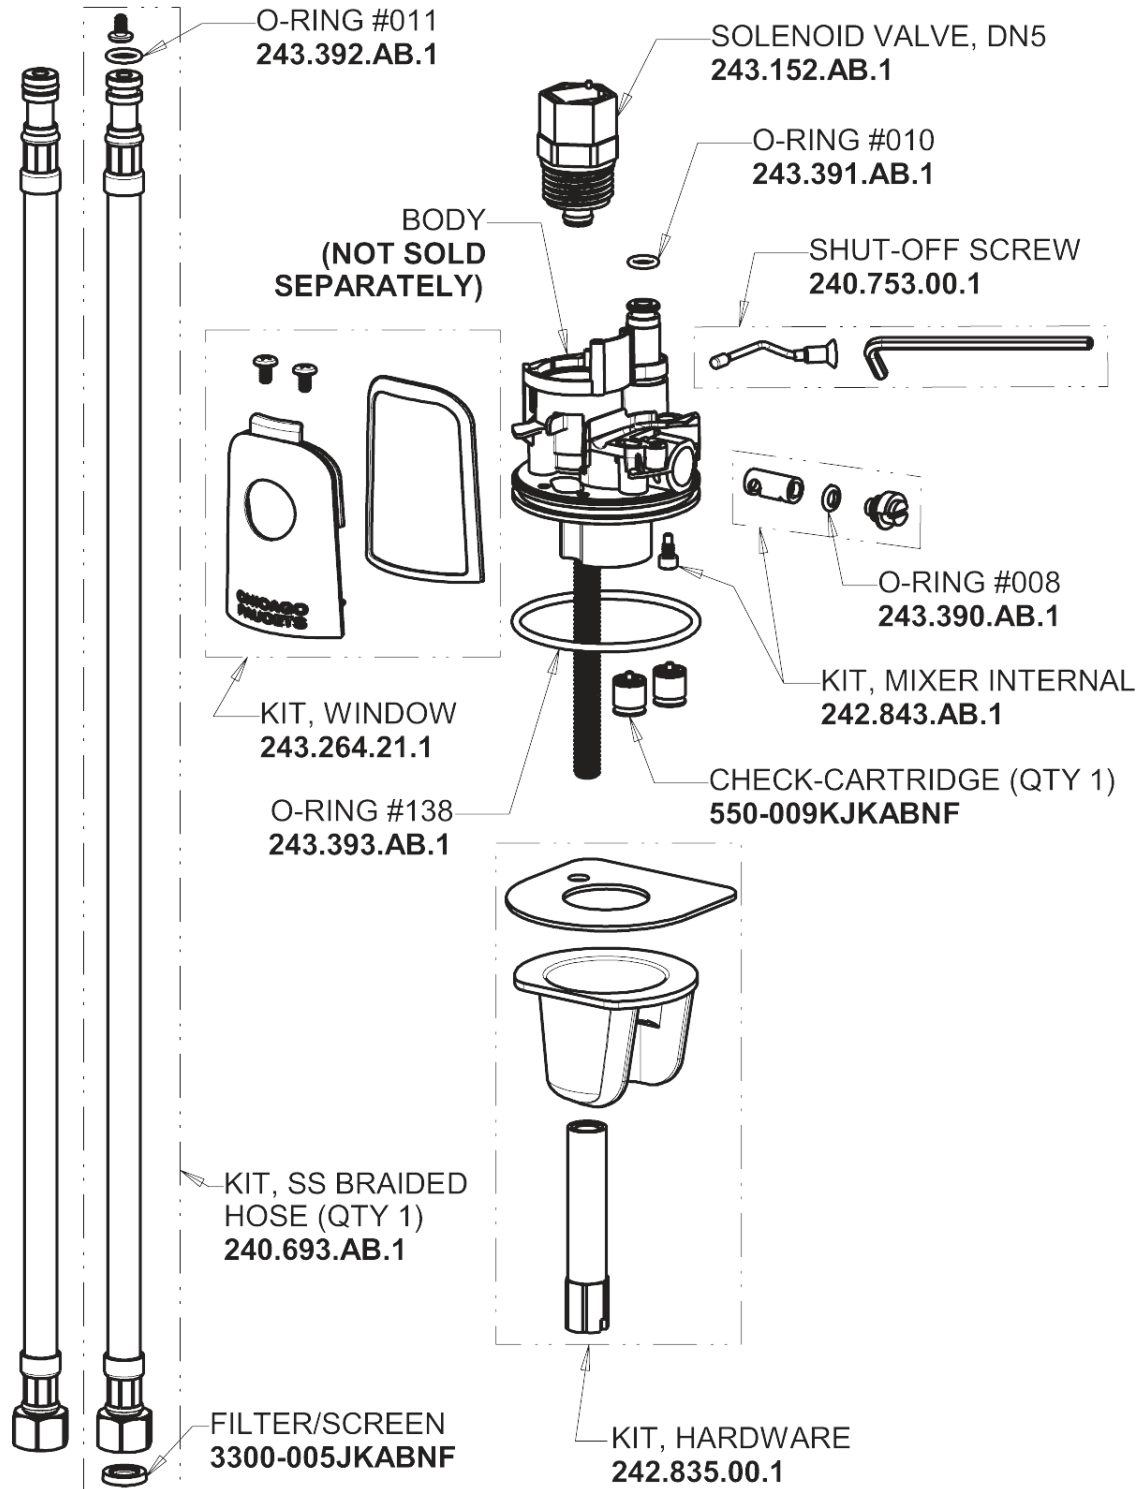

Repair Parts

116.712.AB.1

HyTronic Edge Lavatory Sink Faucet with Dual Beam Infrared Sensor

**CHICAGO
FAUCETS**

a Geberit company

Base Parts:

For Technical Assistance:

Phone: 800-TEC-TRUE (832-8783)

Email: techsupport.us@chicagofaucets.com

2100 South Clearwater Drive

Des Plaines, IL 60018

Phone: 847-803-5000

chicagofaucets.com

Repair Parts

116.712.AB.1

HyTronic Edge Lavatory Sink Faucet with Dual Beam Infrared Sensor

**CHICAGO
FAUCETS** 

a Geberit company

Long Life Battery Kit
243.868.00.1

HyTronic Edge Spout
242.756.AB.1

FLOW CONTROL 1.5 GPM MAX
1020-006JKABNF

CHECK-CARTRIDGE
550-009KJKABNF

O-RING, #010
243.391.AB.1

Electronic Module
242.433.00.1

Vandal Proof Non-Aerating Laminar Stream Solidifier Outlet
242.757.AB.1

KEY, VANDAL PROOF
3-024JKRCF

For Technical Assistance:

Phone: 800-TEC-TRUE (832-8783)

Email: techsupport.us@chicagofaucets.com

2100 South Clearwater Drive