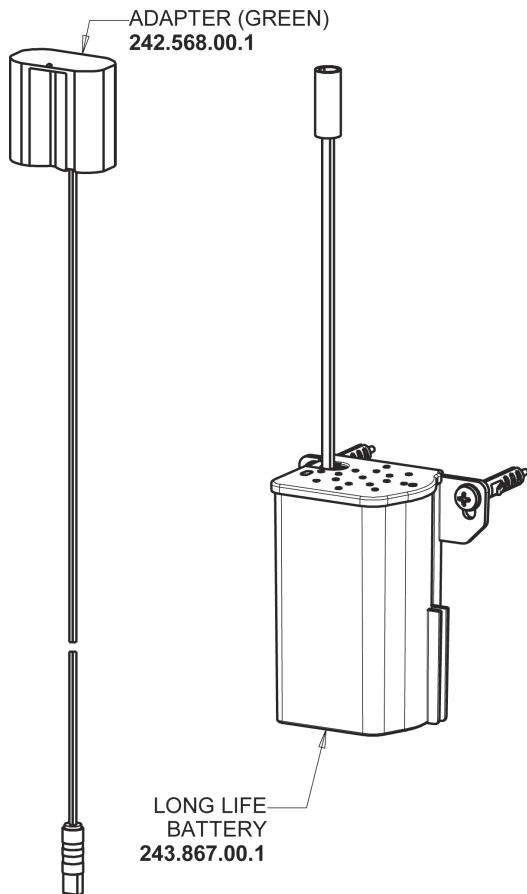

Repair Parts

116.712.AB.1

HyTronic Edge Lavatory Sink Faucet with Dual Beam Infrared Sensor

**CHICAGO
FAUCETS**

a Geberit company

Base Parts:

For Technical Assistance:

Phone: 800-TEC-TRUE (832-8783)

Email: techsupport.us@chicagofaucets.com

2100 South Clearwater Drive

Des Plaines, IL 60018

Phone: 847-803-5000

chicagofaucets.com

Repair Parts

116.712.AB.1

HyTronic Edge Lavatory Sink Faucet with Dual Beam Infrared Sensor

**CHICAGO
FAUCETS** 

a Geberit company

Long Life Battery Kit
243.868.00.1

HyTronic Edge Spout
242.756.AB.1

FLOW CONTROL 1.5 GPM MAX
1020-006JKABNF

CHECK-CARTRIDGE
550-009KJKABNF

O-RING, #010
243.391.AB.1

Electronic Module
242.433.00.1

Vandal Proof Non-Aerating Laminar Stream Solidifier Outlet
242.757.AB.1

KEY, VANDAL PROOF
3-024JKRCF

For Technical Assistance:

Phone: 800-TEC-TRUE (832-8783)

Email: techsupport.us@chicagofaucets.com

2100 South Clearwater Drive