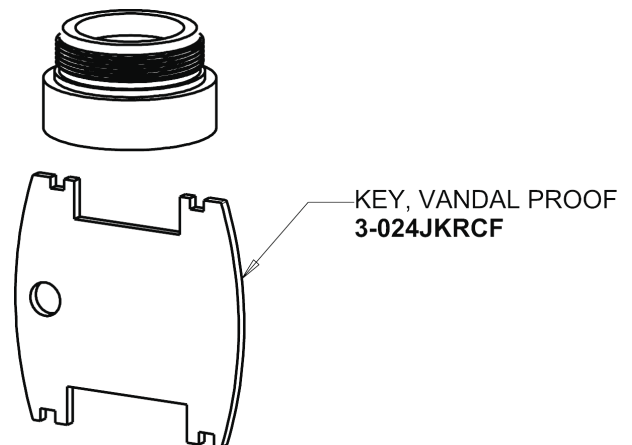

CHICAGO FAUCETS®

Geberit Group

Long Life Battery Kit
243.868.00.1

HyTronic Edge Spout
242.756.AB.1

FLOW CONTROL 1.5 GPM MAX
1020-006JKABNF

CHECK-CARTRIDGE
550-009KJKABNF

O-RING, #010
243.391.AB.1

Electronic Module
242.433.00.1

Vandal Proof Non-Aerating Laminar Stream Solidifier Outlet
242.757.AB.1

For Technical Assistance:

Phone: 800-TEC-TRUE (832-8783)

Email: techsupport.us@chicagofaucets.com

2100 South Clearwater Drive

Des Plaines, IL 60018