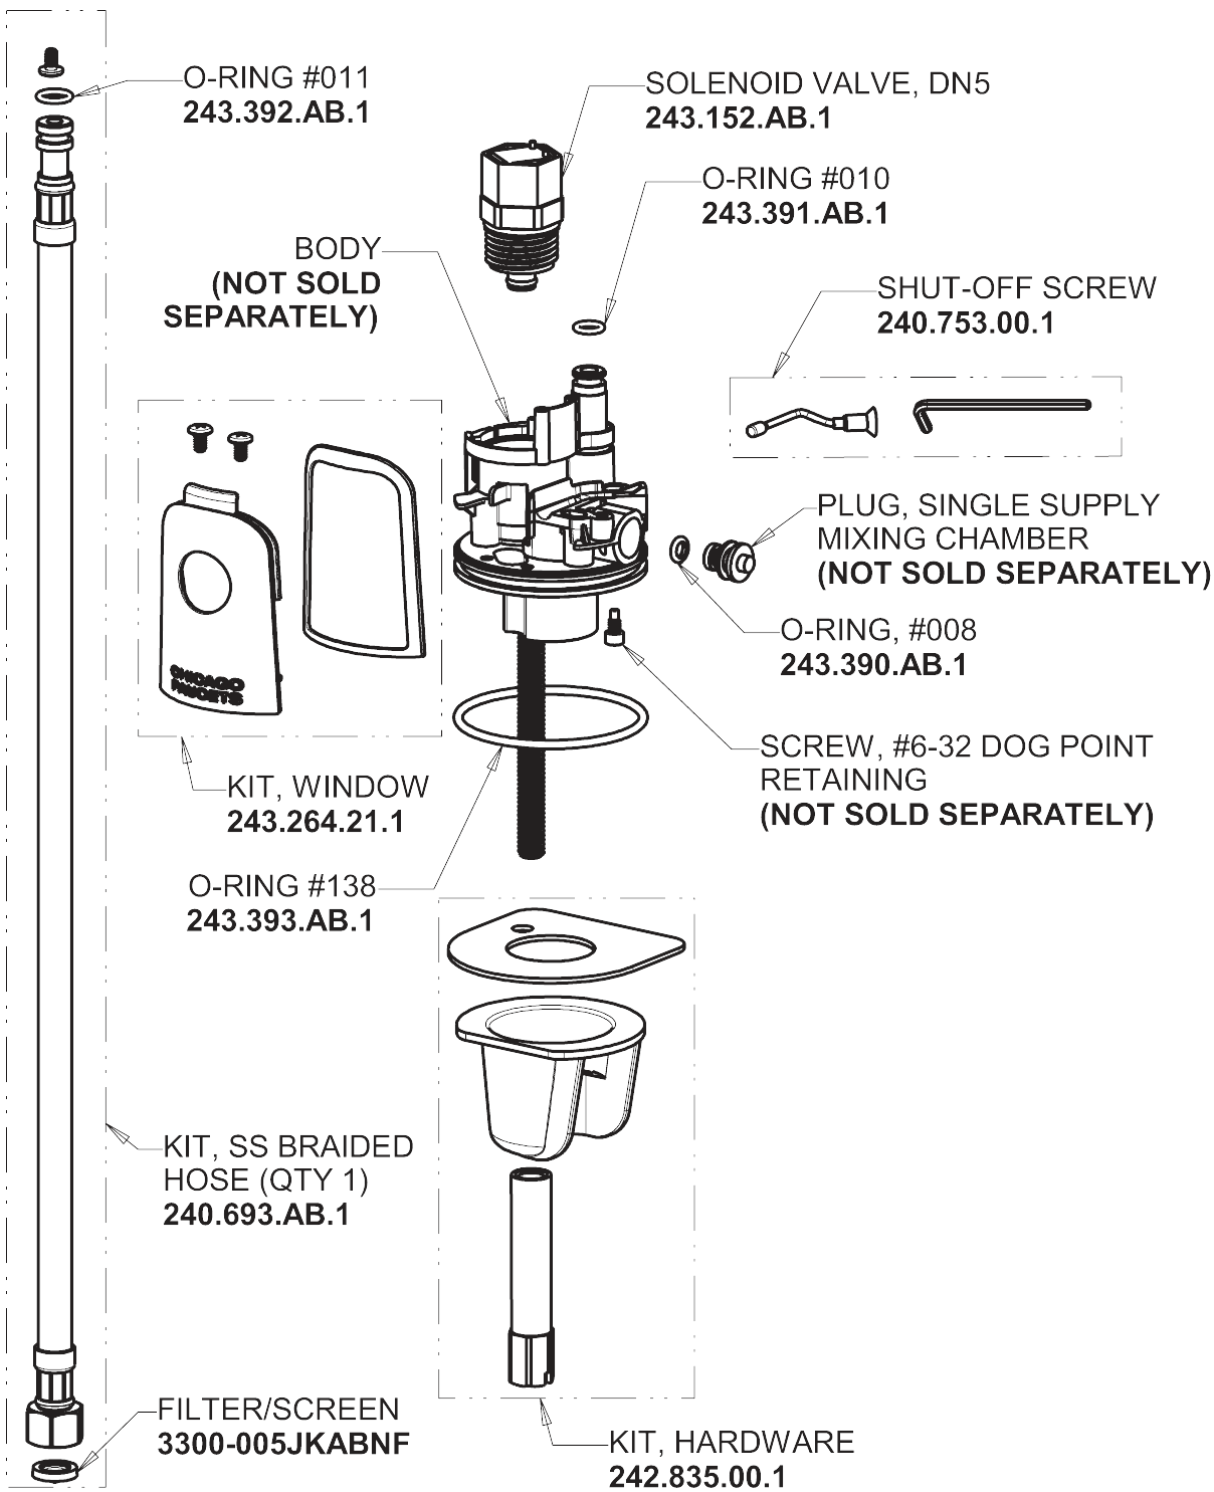

Repair Parts

116.708.AB.1

HyTronic Edge Lavatory Sink Faucet with Dual Beam Infrared Sensor

CHICAGO FAUCETS®

Geberit Group

Base Parts:

For Technical Assistance:

Phone: 800-TEC-TRUE (832-8783)

CHICAGO FAUCETS®

Geberit Group

Long Life Battery Kit
243.868.00.1

HyTronic Edge Spout
242.756.AB.1

FLOW CONTROL 1.5 GPM MAX
1020-006JKABNF

CHECK-CARTRIDGE
550-009KJKABNF

O-RING, #010
243.391.AB.1

Electronic Module
242.433.00.1

Vandal Proof Non-Aerating Laminar Stream Solidifier Outlet
242.757.AB.1

For Technical Assistance:

Phone: 800-TEC-TRUE (832-8783)

Email: techsupport.us@chicagofaucets.com

2100 South Clearwater Drive

Des Plaines, IL 60018