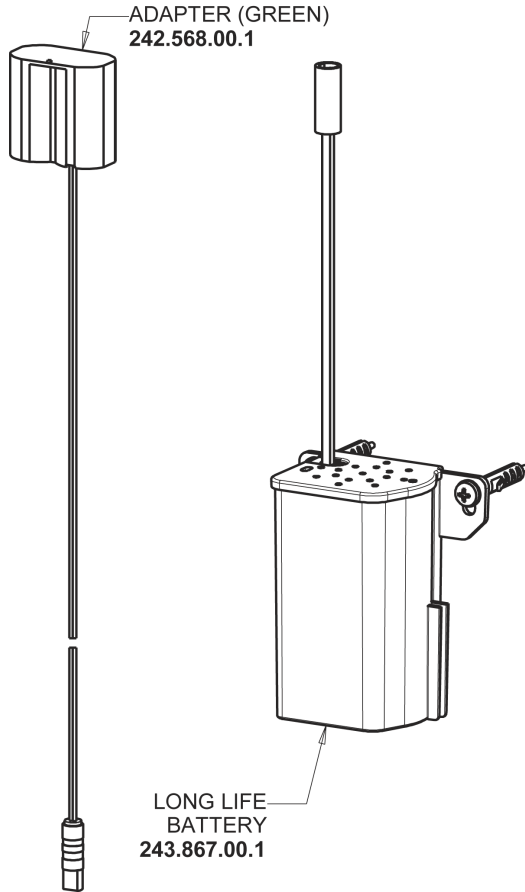

Repair Parts

116.708.AB.1

HyTronic Edge Lavatory Sink Faucet with Dual Beam Infrared Sensor

CHICAGO FAUCETS®

Geberit Group

Base Parts:

For Technical Assistance:

Phone: 800-TEC-TRUE (832-8783)

Email: techsupport.us@chicagofaucets.com

2100 South Clearwater Drive

Des Plaines, IL 60018

Phone: 847-803-5000

chicagofaucets.com

Repair Parts

116.708.AB.1

HyTronic Edge Lavatory Sink Faucet with Dual Beam Infrared Sensor

CHICAGO FAUCETS®

Geberit Group

Long Life Battery Kit
243.868.00.1

HyTronic Edge Spout
242.756.AB.1

FLOW CONTROL 1.5 GPM MAX
1020-006JKABNF

CHECK-CARTRIDGE
550-009KJKABNF

O-RING, #010
243.391.AB.1

Electronic Module
242.433.00.1