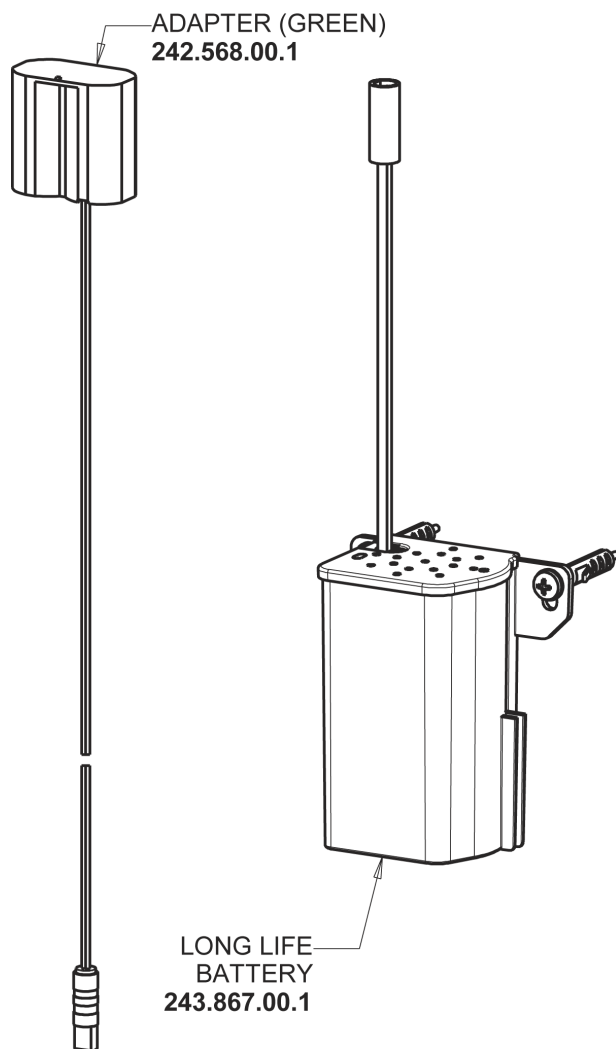

Repair Parts

116.697.AB.1

HyTronic Gooseneck Sink Faucet with Dual Beam Infrared Sensor - Patient Care Application

CHICAGO FAUCETS

a Geberit company

Base Parts:

5-1/4" Rigid / Swing Gooseneck Spout GN2AH8JKABCP

116.697.AB.1

HyTronic Gooseneck Sink Faucet with Dual Beam Infrared Sensor - Patient Care Application

CHICAGO FAUCETS 

a Geberit company

Long Life Battery Kit
243.868.00.1

2.2 GPM (8.3 L/min) Vandal Proof Aerator
E3VPJKABCP