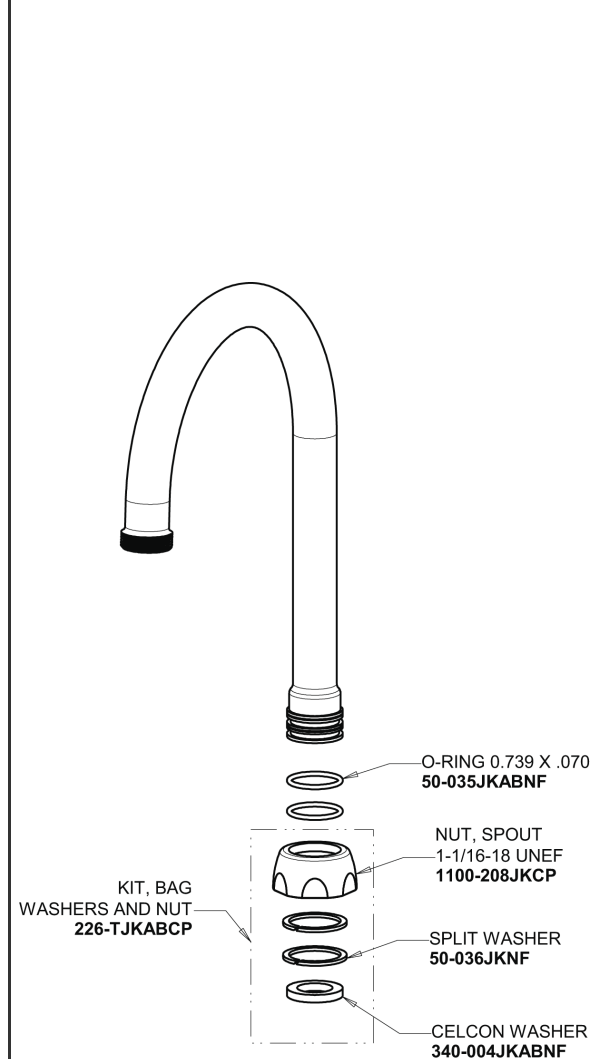

Repair Parts

116.697.AB.1

HyTronic Gooseneck Sink Faucet with Dual Beam Infrared Sensor - Patient Care Application

CHICAGO FAUCETS

a Geberit company

Base Parts:

5-1/4" Rigid / Swing Gooseneck Spout GN2AH8JKABCP