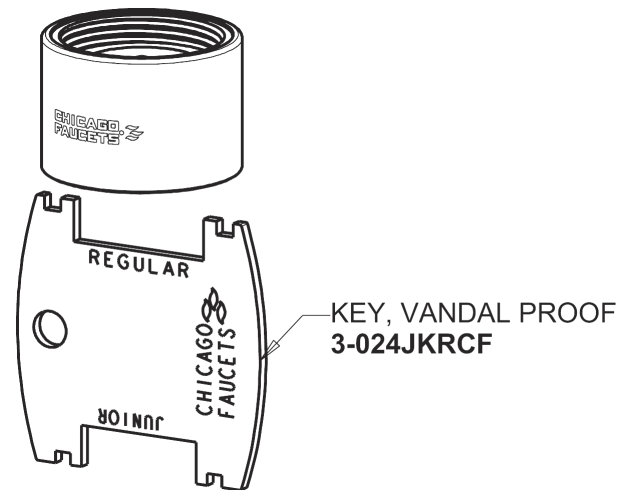

Repair Parts

116.697.AB.1

HyTronic Gooseneck Sink Faucet with Dual Beam Infrared Sensor - Patient Care Application

CHICAGO FAUCETS

a Geberit company

Base Parts:

5-1/4" Rigid / Swing Gooseneck Spout GN2AH8JKABCP

116.697.AB.1

HyTronic Gooseneck Sink Faucet with Dual Beam Infrared Sensor - Patient Care Application

CHICAGO FAUCETS 

a Geberit company

Long Life Battery Kit
243.868.00.1

2.2 GPM (8.3 L/min) Vandal Proof Aerator
E3VPJKABCP