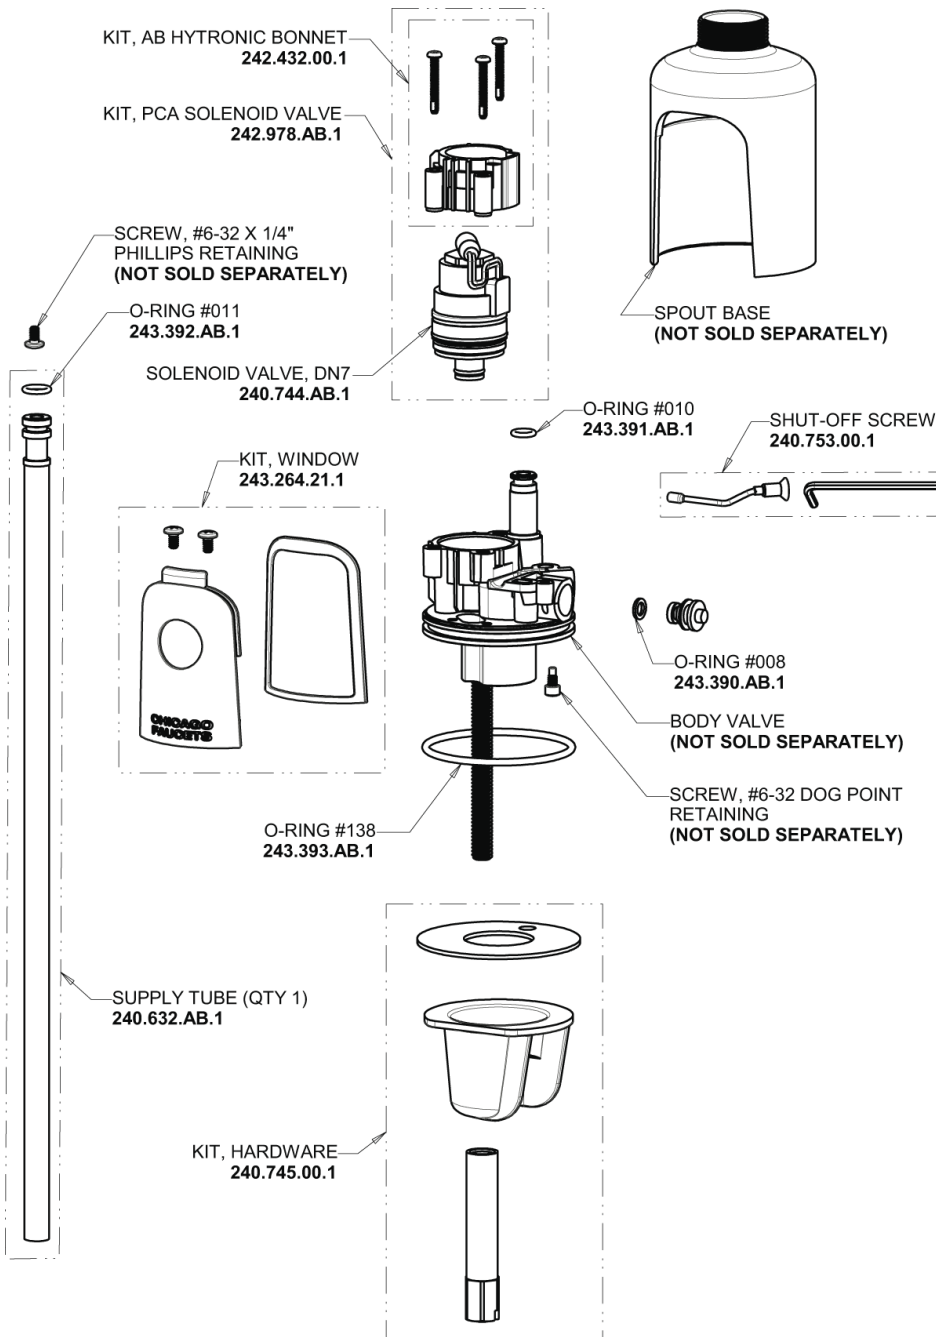

Repair Parts

116.697.AB.1

HyTronic Gooseneck Sink Faucet with Dual Beam Infrared Sensor - Patient Care Application

CHICAGO FAUCETS

a Geberit company

Base Parts:

5-1/4" Rigid / Swing Gooseneck Spout GN2AH8JKABCP

116.697.AB.1

HyTronic Gooseneck Sink Faucet with Dual Beam Infrared Sensor - Patient Care Application

CHICAGO FAUCETS 

a Geberit company

Long Life Battery Kit
243.868.00.1

2.2 GPM (8.3 L/min) Vandal Proof Aerator
E3VPJKABCP