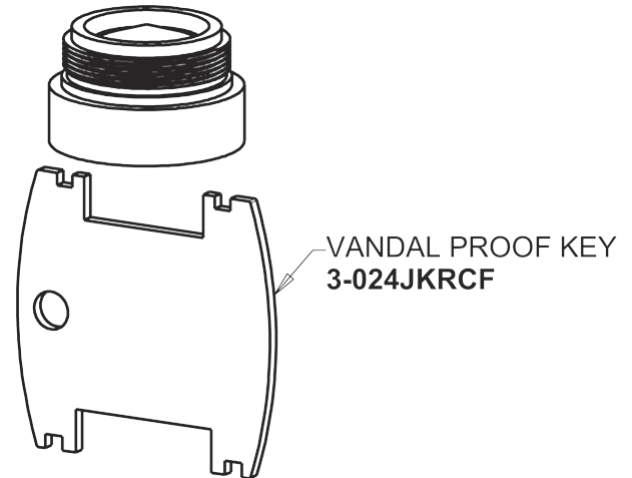

116.695.AB.1

HyTronic Traditional Sink Faucet with Dual Beam Infrared Sensor - Patient Care Application

CHICAGO FAUCETS 

a Geberit company

Long Life Battery Kit
243.868.00.1

2.2 GPM (8.3 L/min) Vandal Proof Softflo Aerator
E12VPJKABCP