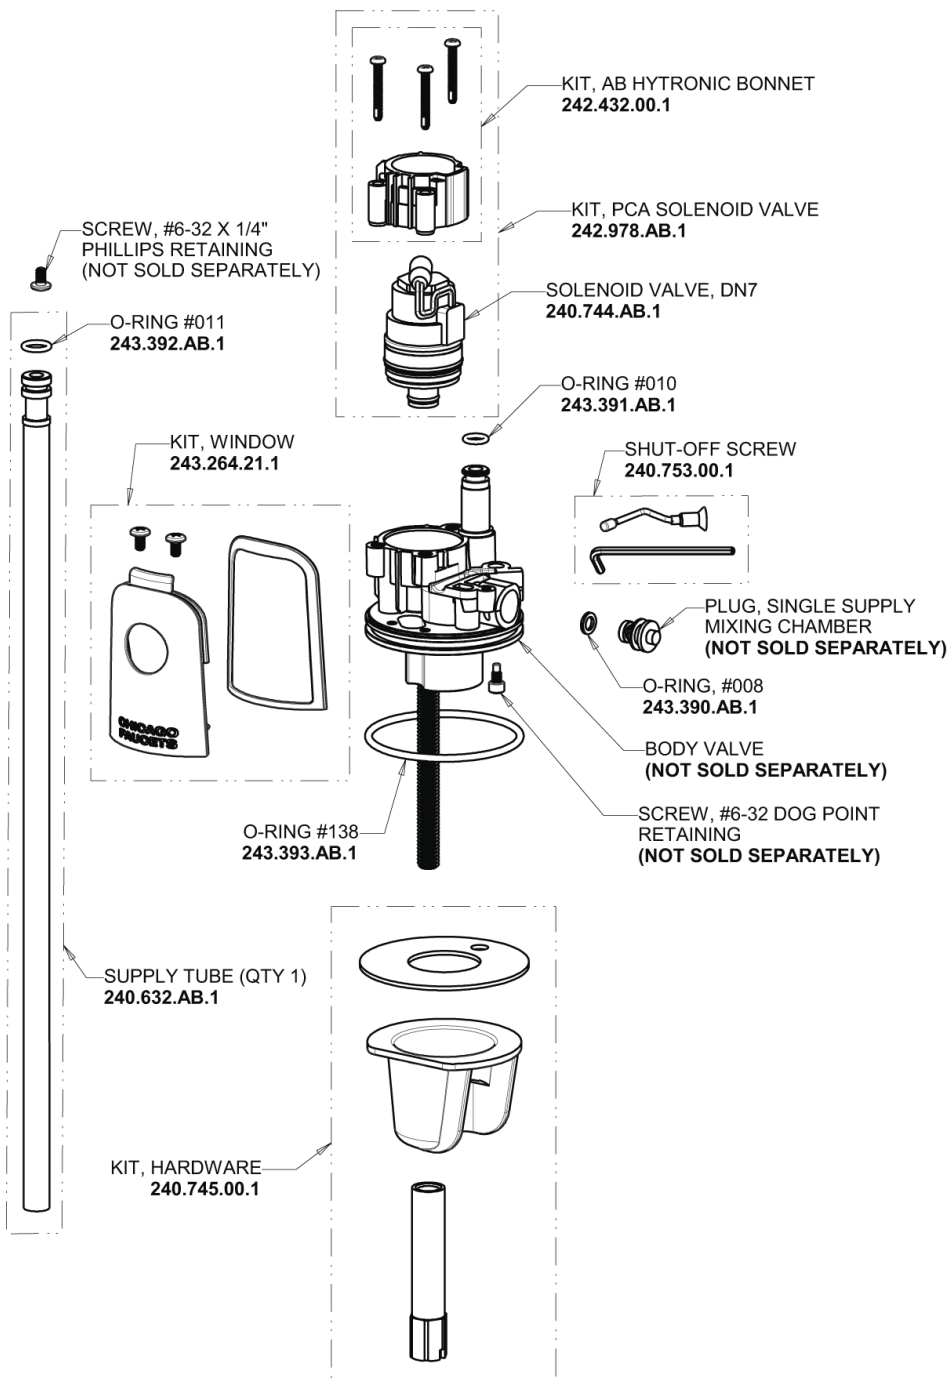

Repair Parts

116.695.AB.1

HyTronic Traditional Sink Faucet with Dual Beam Infrared Sensor - Patient Care Application

**CHICAGO
FAUCETS**

a Geberit company

Base Parts:

HyTronic Traditional Spout
244.507.00.1

116.695.AB.1

HyTronic Traditional Sink Faucet with Dual Beam Infrared Sensor - Patient Care Application

CHICAGO FAUCETS 

a Geberit company

Long Life Battery Kit
243.868.00.1

2.2 GPM (8.3 L/min) Vandal Proof Softflo Aerator
E12VPJKABCP