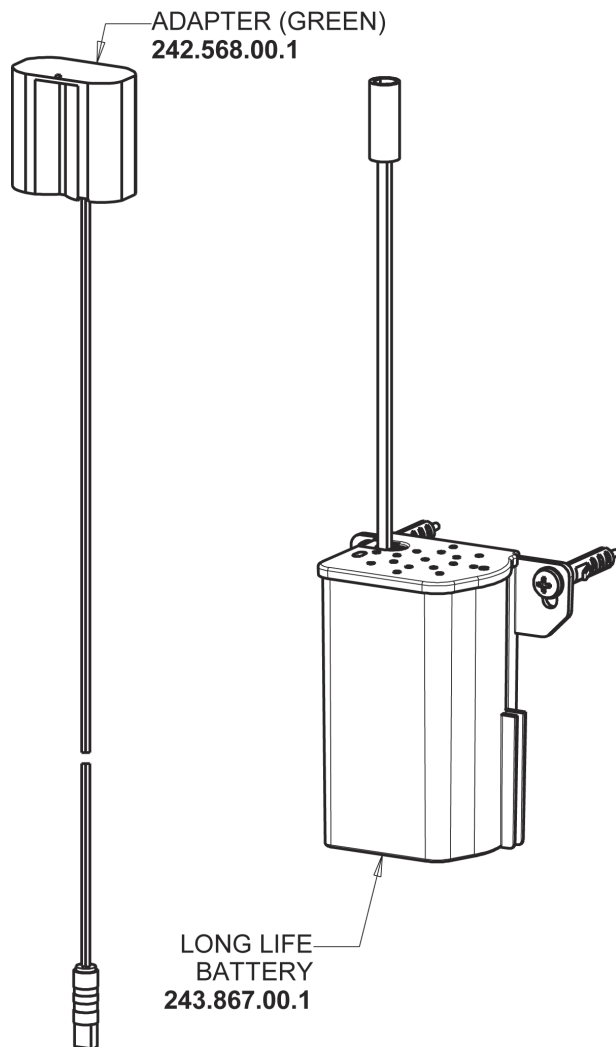

Repair Parts

116.695.AB.1

HyTronic Traditional Sink Faucet with Dual Beam Infrared Sensor - Patient Care Application

**CHICAGO
FAUCETS**

a Geberit company

Base Parts:

HyTronic Traditional Spout
244.507.00.1

116.695.AB.1

HyTronic Traditional Sink Faucet with Dual Beam Infrared Sensor - Patient Care Application

CHICAGO FAUCETS 

a Geberit company

Long Life Battery Kit
243.868.00.1

2.2 GPM (8.3 L/min) Vandal Proof Softflo Aerator
E12VPJKABCP