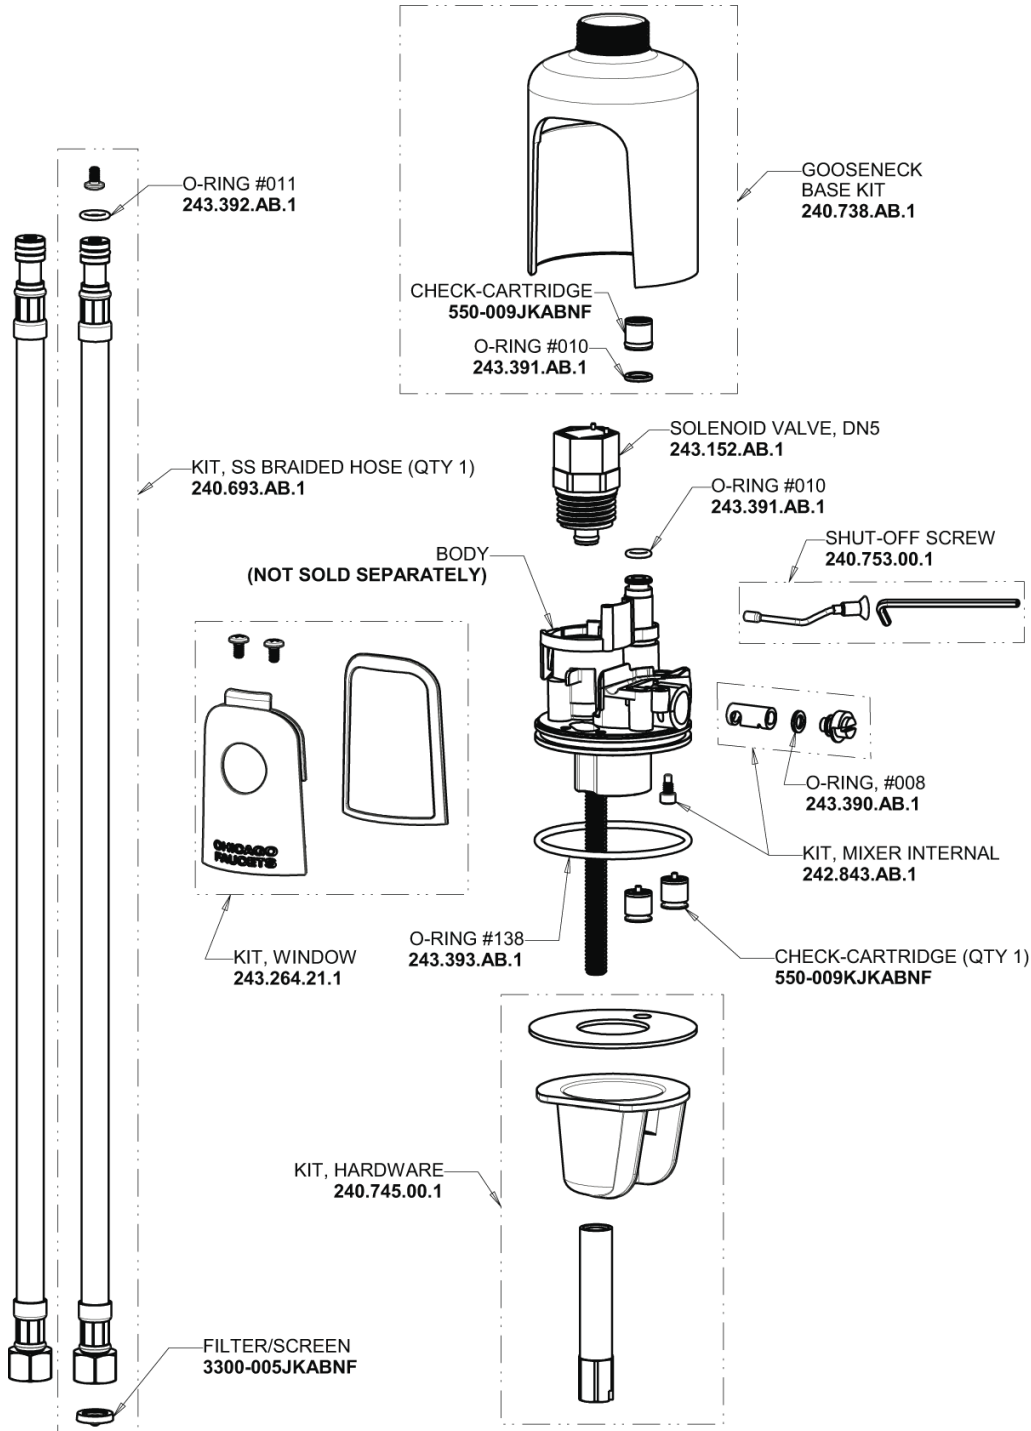

Repair Parts

116.686.AB.1

HyTronic Less Spout Sink Faucet with Dual Beam Infrared Sensor and EBPS

**CHICAGO
FAUCETS**

a Geberit company

Base Parts:

Electronic Module 242.433.00.1

Emergency Backup Power System 243.290.00.1