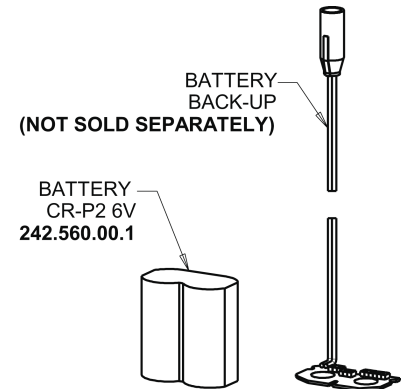

Repair Parts

116.686.AB.1

HyTronic Less Spout Sink Faucet with Dual Beam Infrared Sensor and EBPS

**CHICAGO
FAUCETS**

a Geberit company

Base Parts:

Electronic Module 242.433.00.1

Emergency Backup Power System 243.290.00.1