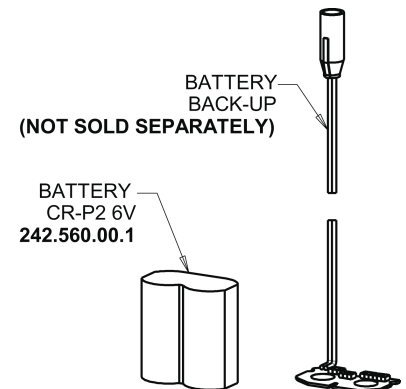

Repair Parts

116.685.AB.1

HyTronic Less Spout Sink Faucet with Dual Beam Infrared Sensor and EBPS

**CHICAGO
FAUCETS**

a Geberit company

Base Parts:

Electronic Module 242.433.00.1

Emergency Backup Power System 243.290.00.1