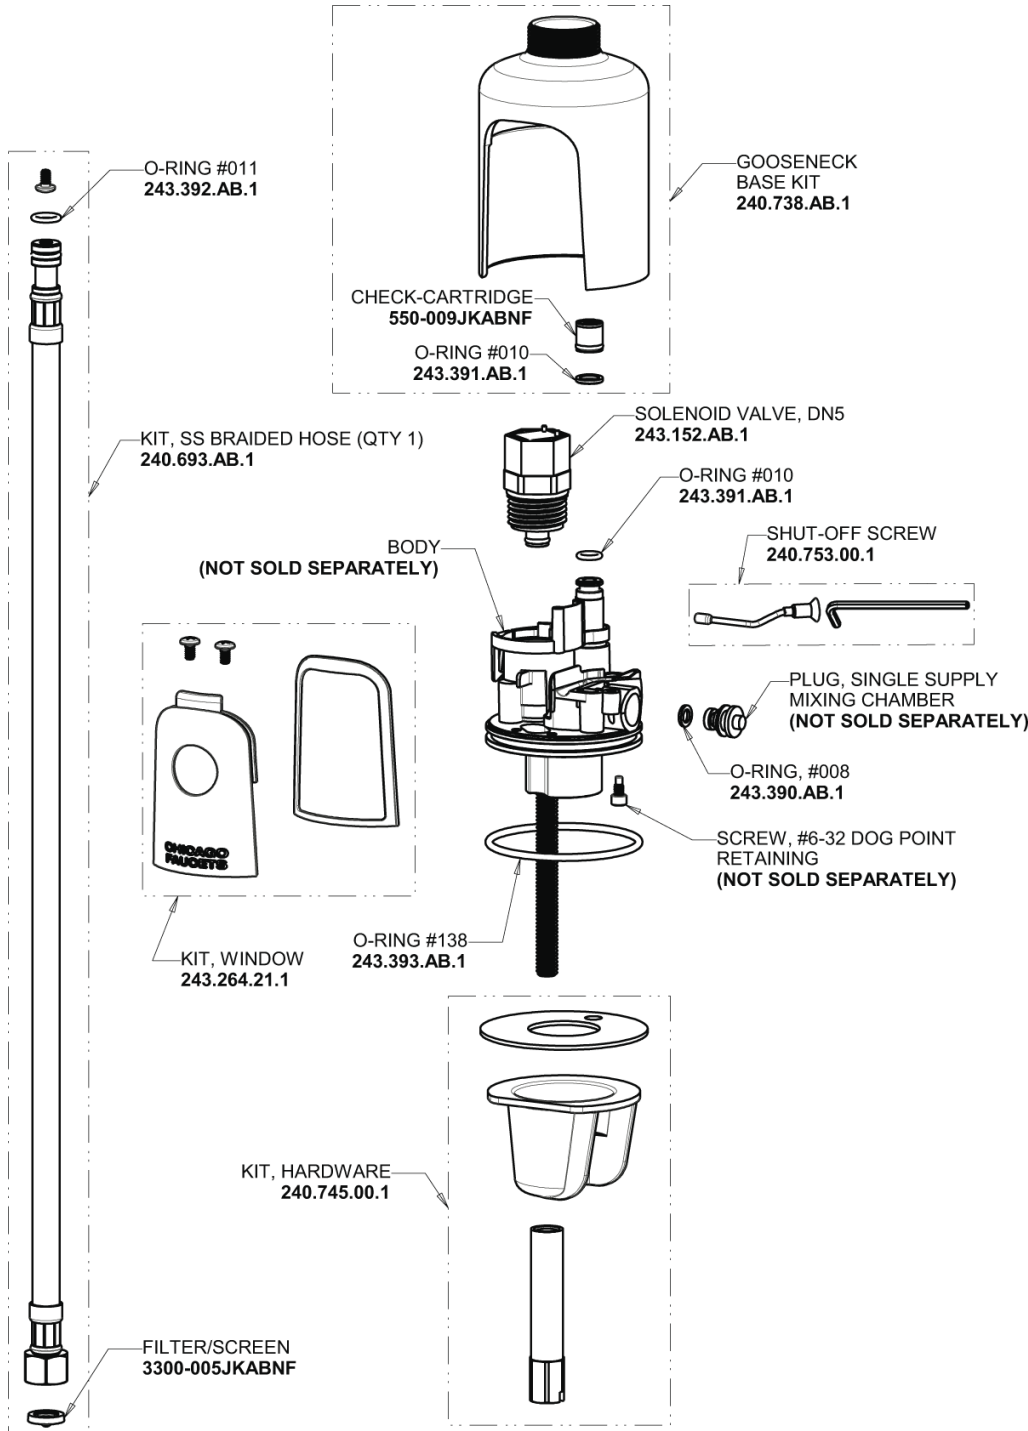

Repair Parts

116.685.AB.1

HyTronic Less Spout Sink Faucet with Dual Beam Infrared Sensor and EBPS

CHICAGO FAUCETS®

Geberit Group

Base Parts:

Electronic Module 242.433.00.1

Emergency Backup Power System 243.290.00.1