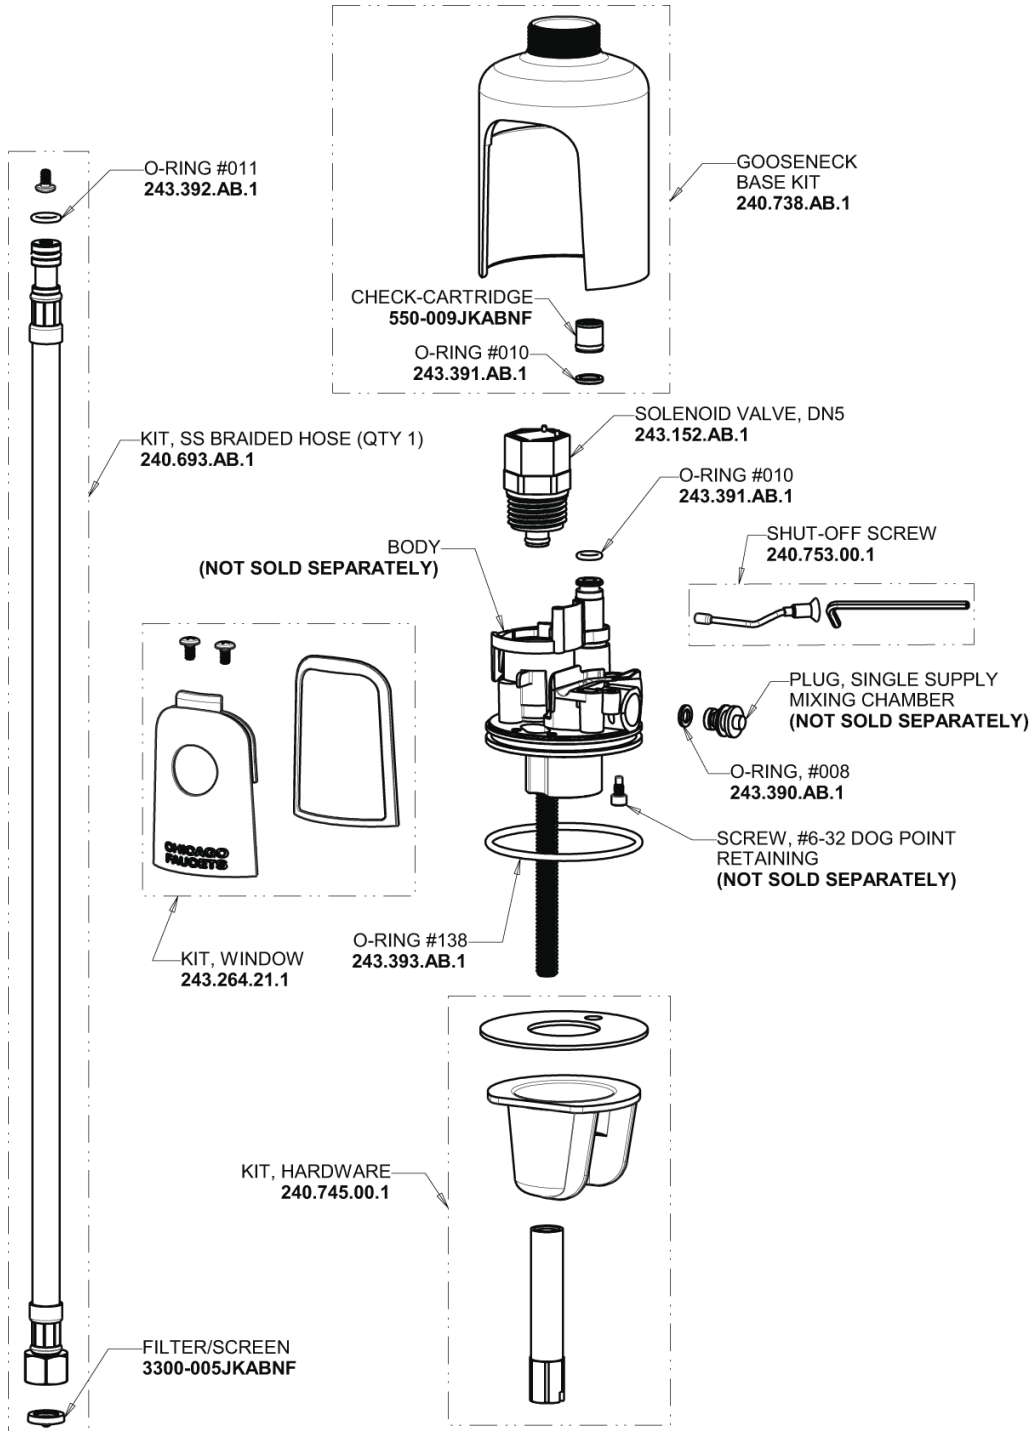

Repair Parts

116.685.AB.1

HyTronic Less Spout Sink Faucet with Dual Beam Infrared Sensor and EBPS

**CHICAGO
FAUCETS**

a Geberit company

Base Parts:

Electronic Module 242.433.00.1

Emergency Backup Power System 243.290.00.1