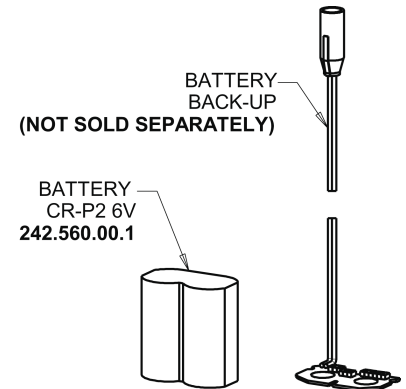

Repair Parts

116.685.AB.1

HyTronic Less Spout Sink Faucet with Dual Beam Infrared Sensor and EBPS

CHICAGO FAUCETS®

Geberit Group

Base Parts:

Electronic Module 242.433.00.1

Emergency Backup Power System 243.290.00.1