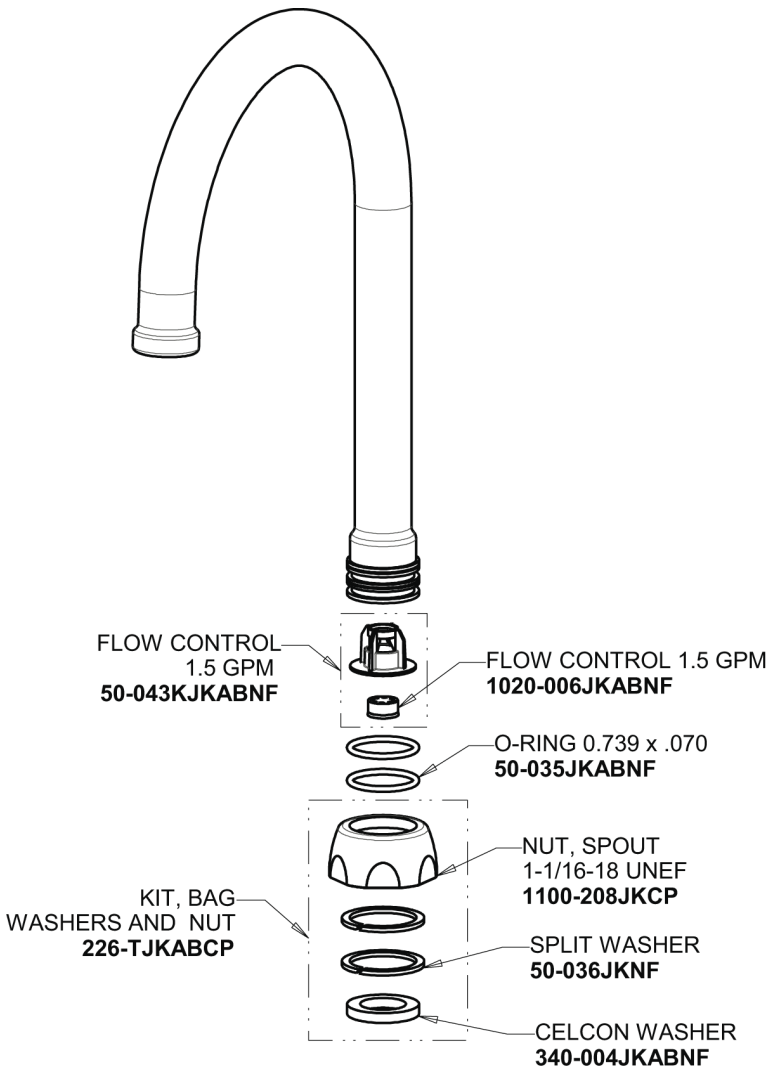

Repair Parts

116.684.AB.1

HyTronic Gooseneck Sink Faucet with Dual Beam Infrared Sensor and EBPS

CHICAGO FAUCETS®

Geberit Group

Base Parts:

For Technical Assistance:

Phone: 800-TEC-TRUE (832-8783)

Email: techsupport.us@chicagofaucets.com

2100 South Clearwater Drive

Des Plaines, IL 60018

Phone: 847-803-5000

chicagofaucets.com

Repair Parts

116.684.AB.1

HyTronic Gooseneck Sink Faucet with Dual Beam Infrared Sensor and EBPS

**CHICAGO
FAUCETS®**
Geberit Group

5-1/4" Rigid/Swing Gooseneck Spout with Flow Control GN2H8FCJKABCP

Electronic Module 242.433.00.1

Emergency Backup Power System 243.290.00.1

Bank Installation Adapter Wire 242.340.00.1