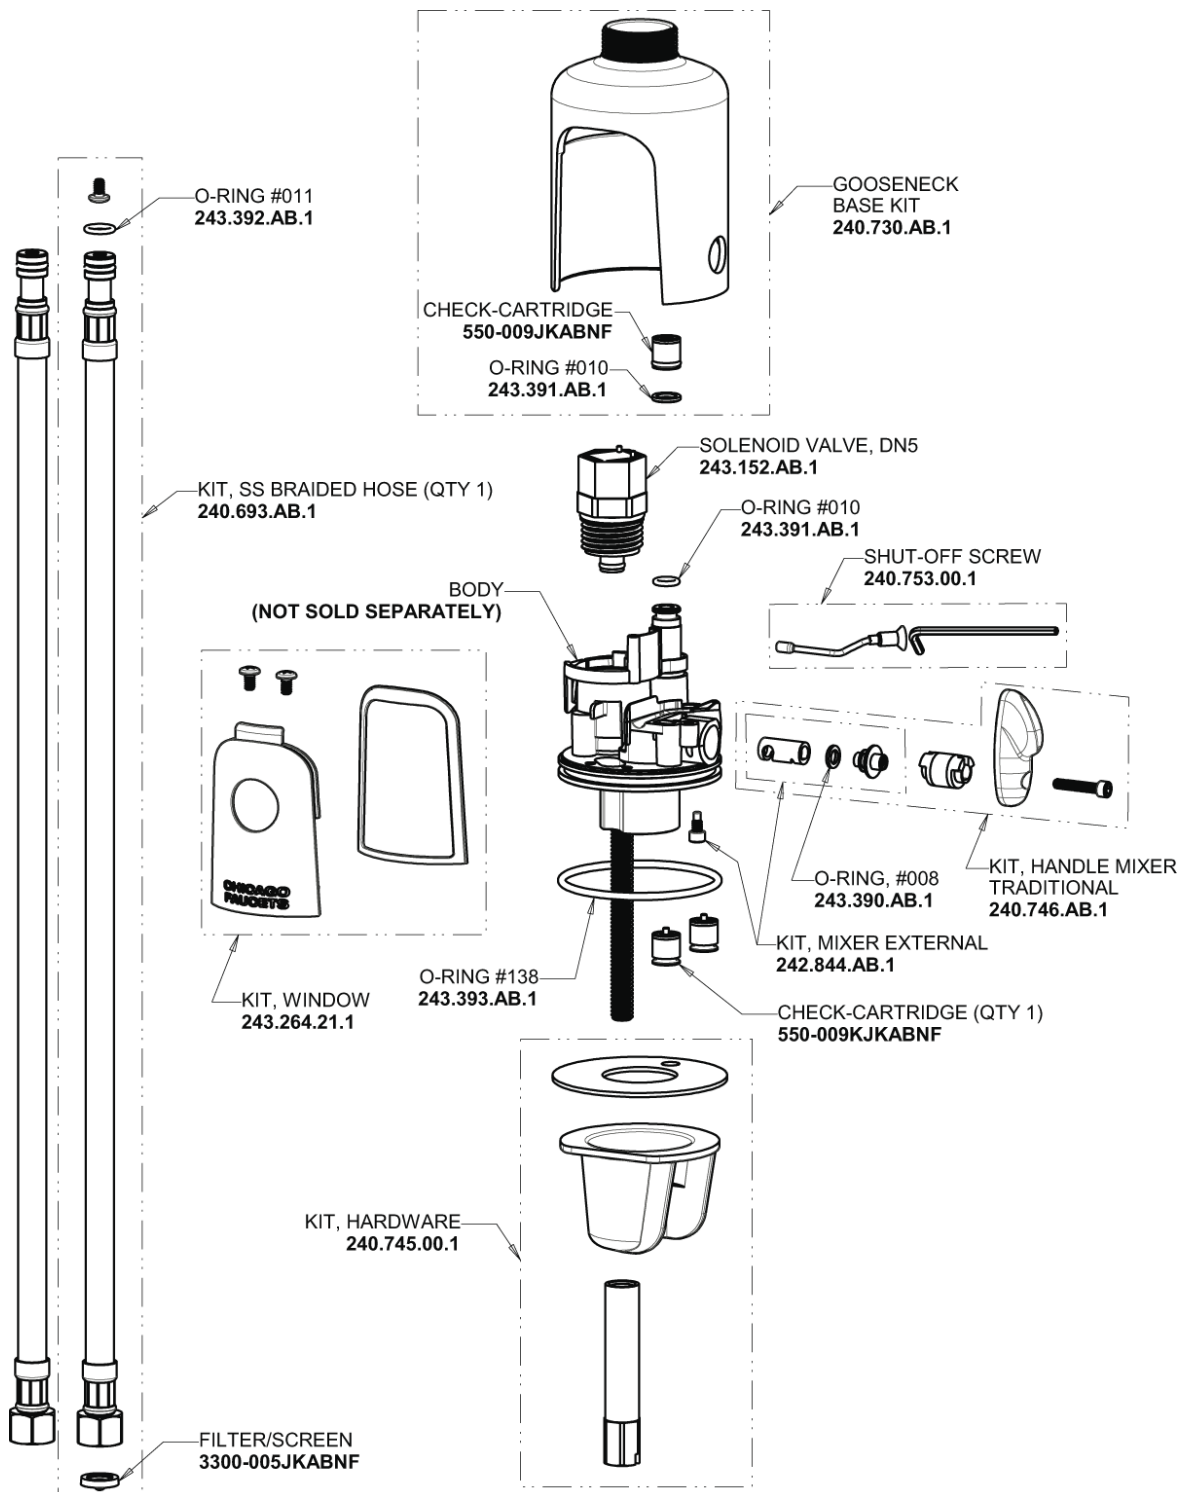

Repair Parts

116.684.AB.1

HyTronic Gooseneck Sink Faucet with Dual Beam Infrared Sensor and EBPS

CHICAGO FAUCETS®

Geberit Group

Base Parts:

For Technical Assistance:

Phone: 800-TEC-TRUE (832-8783)

**CHICAGO
FAUCETS®**
Geberit Group

5-1/4" Rigid/Swing Gooseneck Spout with Flow Control GN2H8FCJKABCP

Electronic Module 242.433.00.1

Emergency Backup Power System 243.290.00.1

Bank Installation Adapter Wire 242.340.00.1