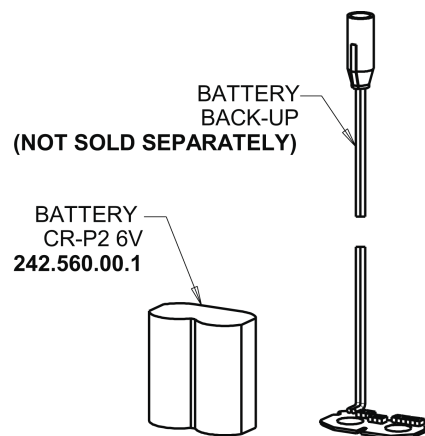

**CHICAGO
FAUCETS®**
Geberit Group

5-1/4" Rigid/Swing Gooseneck Spout with Flow Control GN2H8FCJKABCP

Electronic Module 242.433.00.1

Emergency Backup Power System 243.290.00.1

Bank Installation Adapter Wire 242.340.00.1